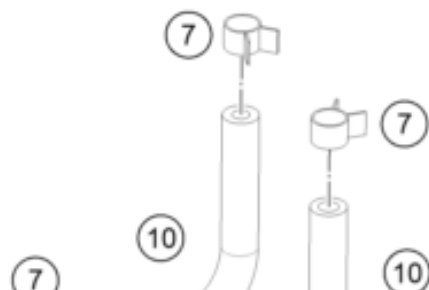

200 DUKE, orange, w/o ABS - CKD 2023 <2023><CO><F4141WA>  
FUEL PUMP  
56070

---

<b>Pos</b>	<b>Part Number</b>	<b>Description</b>	<b>Additional Text</b>	<b>Quantity</b>
1	90107088000	FUEL PUMP		1.00
2	90207088002	FUEL PUMP GASKET		1.00
3	93041029010	Spacing tube control unit brac		6.00
4	J126050126	Washer 5,2x12x1		6.00
5	J025050146	bolt flanged		6.00
6	95807016060	Hose, gasoline resistant		1.00
7	90107018011	CLAMP 10MM		5.00
8	90607017003	SPRING BAND CLAMP D13		1.00
9	90107018000	FUEL FILTER		1.00
10	90507018000	FUEL PIPE SHORT		2.00