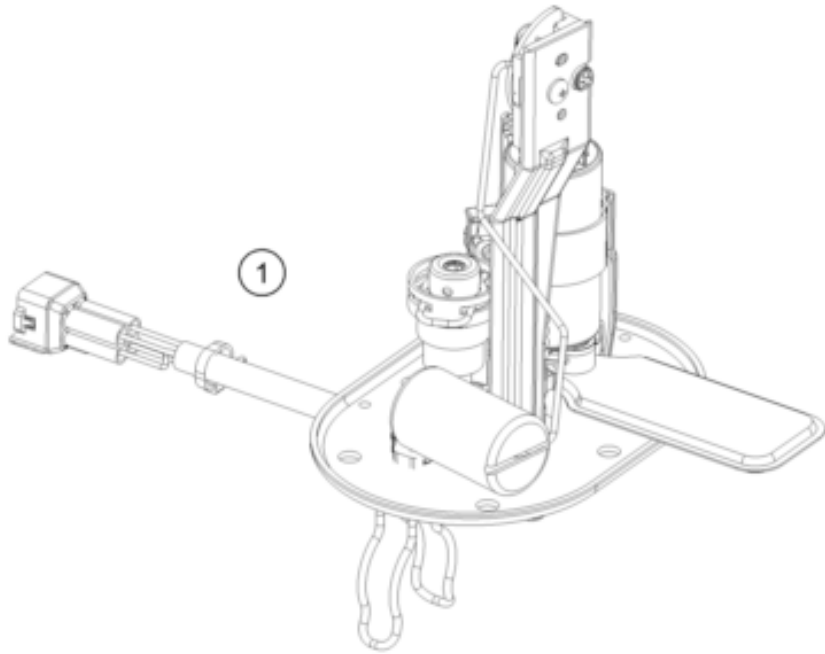

200 DUKE, orange, w/o ABS - CKD 2023 <2023><CO><F4141WA>  
FUEL PUMP  
56070

---

<b>Pos</b>	<b>Part Number</b>	<b>Description</b>	<b>Additional Text</b>	<b>Quantity</b>
1	90107088000	FUEL PUMP		1.00
2	90207088002	FUEL PUMP GASKET		1.00
3	93041029010	Spacing tube control unit brac		6.00
4	J126050126	Washer 5,2x12x1		6.00
5	J025050146	bolt flanged		6.00
6	95807016060	Hose, gasoline resistant		1.00
7	90107018011	CLAMP 10MM		5.00
8	90607017003	SPRING BAND CLAMP D13		1.00
9	90107018000	FUEL FILTER		1.00
10	90507018000	FUEL PIPE SHORT		2.00