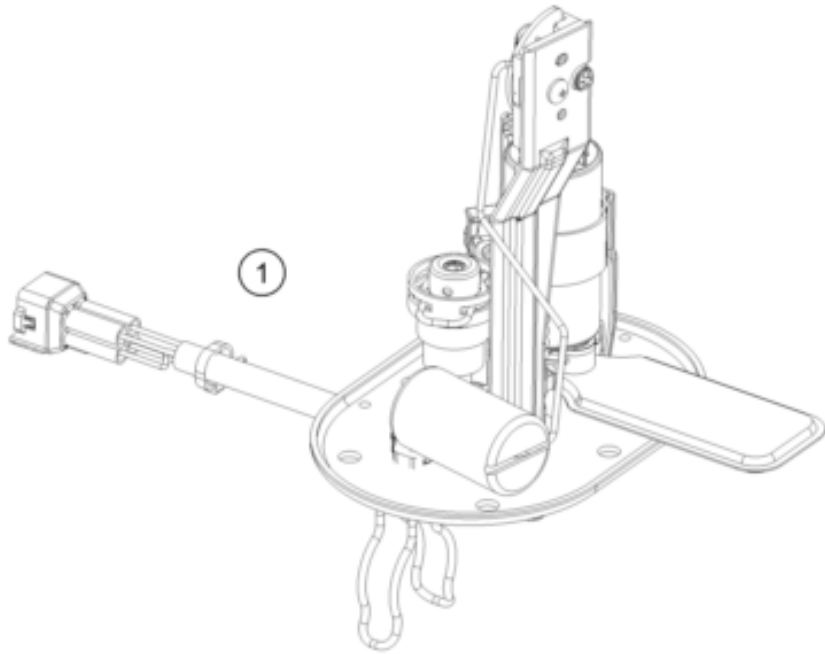

200 DUKE, orange, w/o ABS - IKD 2022 <2022><AR><F4142V7>
FUEL PUMP
56070

Pos	Part Number	Description	Additional Text	Quantity
1	90107088000	FUEL PUMP		1.00
2	90207088002	FUEL PUMP GASKET		1.00
3	93041029010	Spacing tube control unit brac		6.00
4	J126050126	Washer 5,2x12x1		6.00
5	J025050146	bolt flanged		6.00
6	95807016060	Hose, gasoline resistant		1.00
7	90107018011	CLAMP 10MM		5.00
8	90607017003	SPRING BAND CLAMP D13		1.00
9	90107018000	FUEL FILTER		1.00
10	90507018000	FUEL PIPE SHORT		2.00