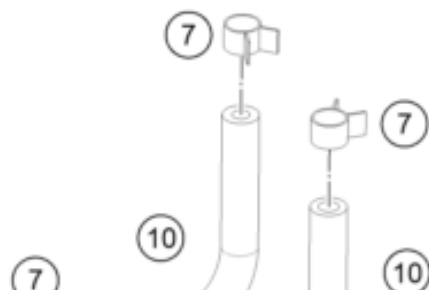

200 DUKE, orange, w/o ABS - IKD 2022 <2022><AR><F4142V7>
FUEL PUMP
56070

Pos	Part Number	Description	Additional Text	Quantity
1	90107088000	FUEL PUMP		1.00
2	90207088002	FUEL PUMP GASKET		1.00
3	93041029010	Spacing tube control unit brac		6.00
4	J126050126	Washer 5,2x12x1		6.00
5	J025050146	bolt flanged		6.00
6	95807016060	Hose, gasoline resistant		1.00
7	90107018011	CLAMP 10MM		5.00
8	90607017003	SPRING BAND CLAMP D13		1.00
9	90107018000	FUEL FILTER		1.00
10	90507018000	FUEL PIPE SHORT		2.00