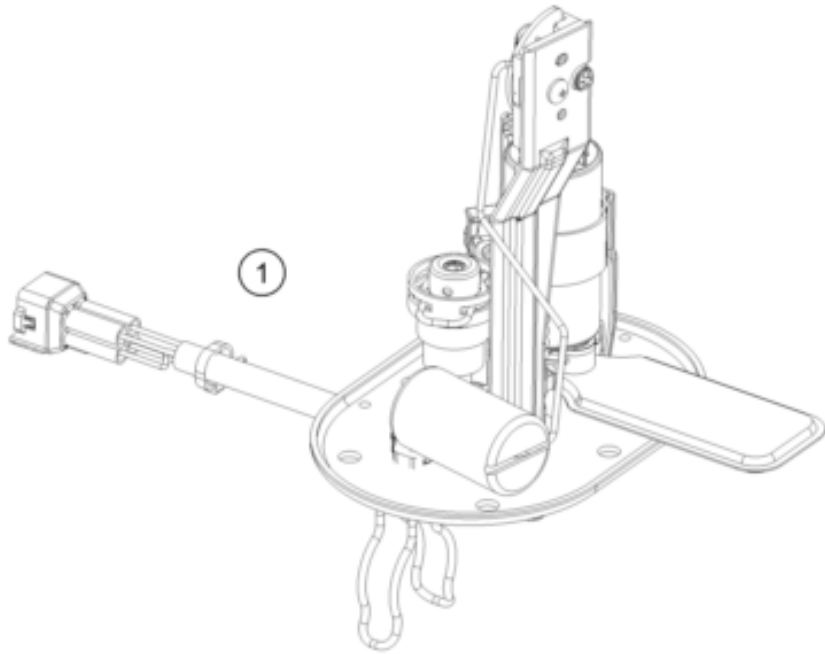

200 DUKE, black, w/o ABS - IKD 2022 <2022><AR><F4142V5>
FUEL PUMP
56070

Pos	Part Number	Description	Additional Text	Quantity
1	90107088000	FUEL PUMP		1.00
2	90207088002	FUEL PUMP GASKET		1.00
3	93041029010	Spacing tube control unit brac		6.00
4	J126050126	Washer 5,2x12x1		6.00
5	J025050146	bolt flanged		6.00
6	95807016060	Hose, gasoline resistant		1.00
7	90107018011	CLAMP 10MM		5.00
8	90607017003	SPRING BAND CLAMP D13		1.00
9	90107018000	FUEL FILTER		1.00
10	90507018000	FUEL PIPE SHORT		2.00