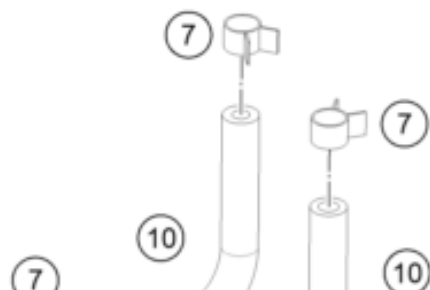

200 DUKE, black, w/o ABS - IKD 2022 <2022><AR><F4142V5>
FUEL PUMP
56070

Pos	Part Number	Description	Additional Text	Quantity
1	90107088000	FUEL PUMP		1.00
2	90207088002	FUEL PUMP GASKET		1.00
3	93041029010	Spacing tube control unit brac		6.00
4	J126050126	Washer 5,2x12x1		6.00
5	J025050146	bolt flanged		6.00
6	95807016060	Hose, gasoline resistant		1.00
7	90107018011	CLAMP 10MM		5.00
8	90607017003	SPRING BAND CLAMP D13		1.00
9	90107018000	FUEL FILTER		1.00
10	90507018000	FUEL PIPE SHORT		2.00