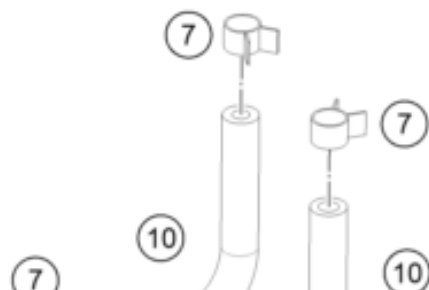

200 DUKE, orange, w/o ABS - CKD 2022 <2022><CO><F4141V7>  
FUEL PUMP  
56070

---

<b>Pos</b>	<b>Part Number</b>	<b>Description</b>	<b>Additional Text</b>	<b>Quantity</b>
1	90107088000	FUEL PUMP		1.00
2	90207088002	FUEL PUMP GASKET		1.00
3	93041029010	Spacing tube control unit brac		6.00
4	J126050126	Washer 5,2x12x1		6.00
5	J025050146	bolt flanged		6.00
6	95807016060	Hose, gasoline resistant		1.00
7	90107018011	CLAMP 10MM		5.00
8	90607017003	SPRING BAND CLAMP D13		1.00
9	90107018000	FUEL FILTER		1.00
10	90507018000	FUEL PIPE SHORT		2.00