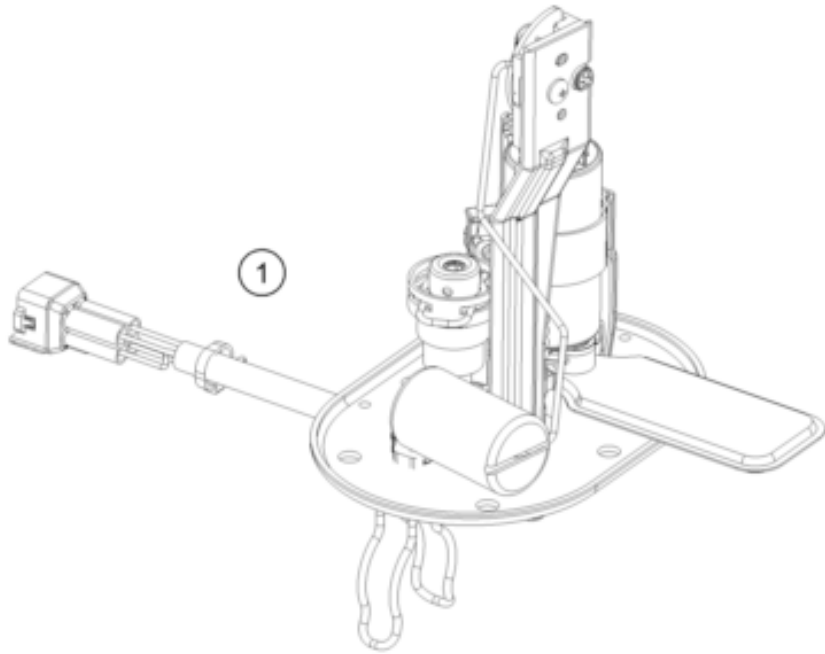

200 DUKE, orange, w/o ABS - CKD 2022 <2022><CO><F4141V7>  
FUEL PUMP  
56070

---

<b>Pos</b>	<b>Part Number</b>	<b>Description</b>	<b>Additional Text</b>	<b>Quantity</b>
1	90107088000	FUEL PUMP		1.00
2	90207088002	FUEL PUMP GASKET		1.00
3	93041029010	Spacing tube control unit brac		6.00
4	J126050126	Washer 5,2x12x1		6.00
5	J025050146	bolt flanged		6.00
6	95807016060	Hose, gasoline resistant		1.00
7	90107018011	CLAMP 10MM		5.00
8	90607017003	SPRING BAND CLAMP D13		1.00
9	90107018000	FUEL FILTER		1.00
10	90507018000	FUEL PIPE SHORT		2.00