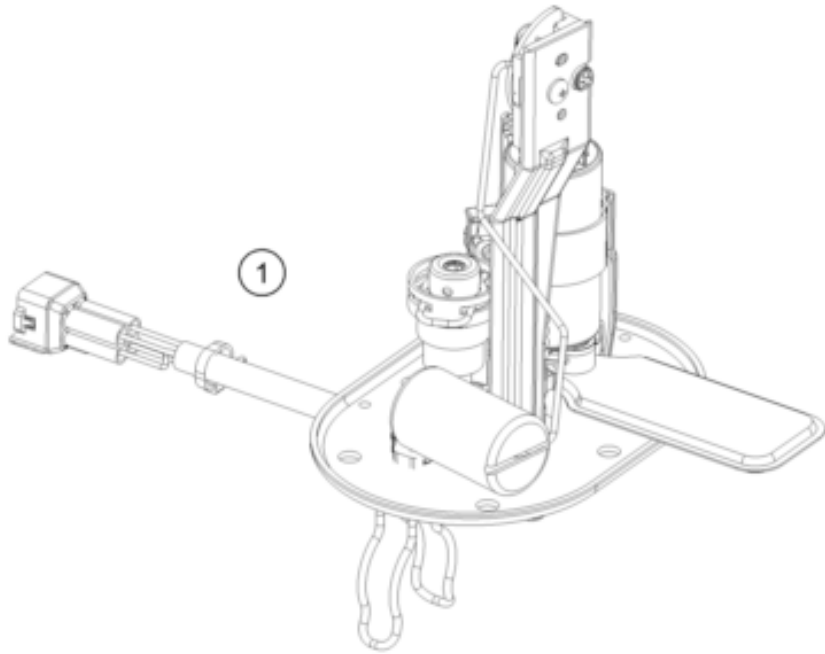

200 DUKE, white, w/o ABS - CKD 2022 <2022><CO><F4141V6>
FUEL PUMP
56070

Pos	Part Number	Description	Additional Text	Quantity
1	90107088000	FUEL PUMP		1.00
2	90207088002	FUEL PUMP GASKET		1.00
3	93041029010	Spacing tube control unit brac		6.00
4	J126050126	Washer 5,2x12x1		6.00
5	J025050146	bolt flanged		6.00
6	95807016060	Hose, gasoline resistant		1.00
7	90107018011	CLAMP 10MM		5.00
8	90607017003	SPRING BAND CLAMP D13		1.00
9	90107018000	FUEL FILTER		1.00
10	90507018000	FUEL PIPE SHORT		2.00