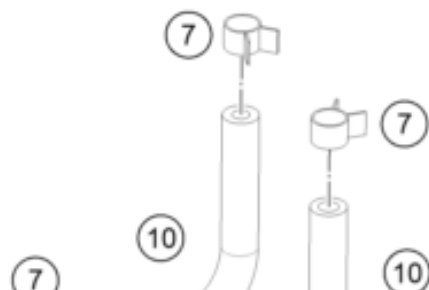

200 DUKE, white, w/o ABS - CKD 2022 <2022><CO><F4141V6>
FUEL PUMP
56070

Pos	Part Number	Description	Additional Text	Quantity
1	90107088000	FUEL PUMP		1.00
2	90207088002	FUEL PUMP GASKET		1.00
3	93041029010	Spacing tube control unit brac		6.00
4	J126050126	Washer 5,2x12x1		6.00
5	J025050146	bolt flanged		6.00
6	95807016060	Hose, gasoline resistant		1.00
7	90107018011	CLAMP 10MM		5.00
8	90607017003	SPRING BAND CLAMP D13		1.00
9	90107018000	FUEL FILTER		1.00
10	90507018000	FUEL PIPE SHORT		2.00