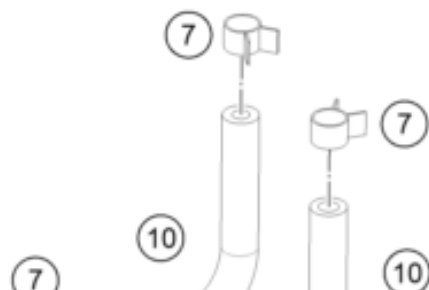

200 DUKE, orange, w/o ABS - B.D. 2022 <2022><EU><F4103V7L>
FUEL PUMP
56070

Pos	Part Number	Description	Additional Text	Quantity
1	90107088000	FUEL PUMP		1.00
2	90207088002	FUEL PUMP GASKET		1.00
3	93041029010	Spacing tube control unit brac		6.00
4	J126050126	Washer 5,2x12x1		6.00
5	J025050146	bolt flanged		6.00
6	95807016060	Hose, gasoline resistant		1.00
7	90107018011	CLAMP 10MM		5.00
8	90607017003	SPRING BAND CLAMP D13		1.00
9	90107018000	FUEL FILTER		1.00
10	90507018000	FUEL PIPE SHORT		2.00