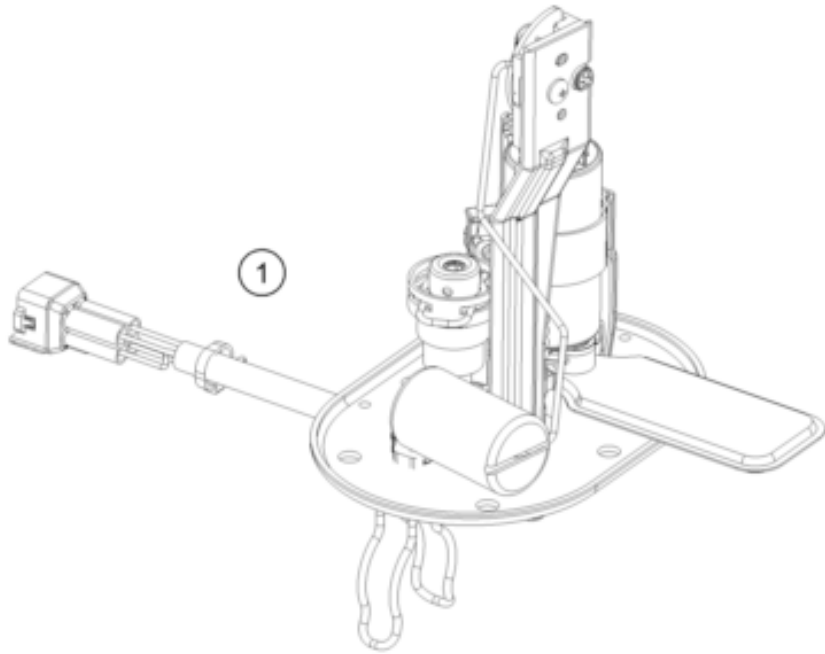

200 DUKE, orange, w/o ABS - B.D. 2022 <2022><EU><F4103V7L>
FUEL PUMP
56070

Pos	Part Number	Description	Additional Text	Quantity
1	90107088000	FUEL PUMP		1.00
2	90207088002	FUEL PUMP GASKET		1.00
3	93041029010	Spacing tube control unit brac		6.00
4	J126050126	Washer 5,2x12x1		6.00
5	J025050146	bolt flanged		6.00
6	95807016060	Hose, gasoline resistant		1.00
7	90107018011	CLAMP 10MM		5.00
8	90607017003	SPRING BAND CLAMP D13		1.00
9	90107018000	FUEL FILTER		1.00
10	90507018000	FUEL PIPE SHORT		2.00