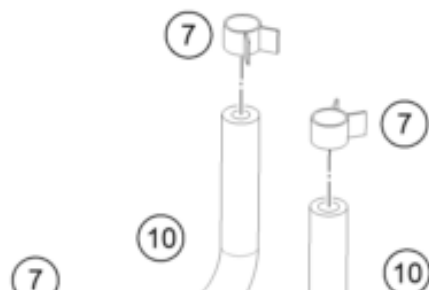

200 DUKE, orange, w/o ABS - B.D. 2022 <2022><EU><F4103V7>
FUEL PUMP
56070

Pos	Part Number	Description	Additional Text	Quantity
1	90107088000	FUEL PUMP		1.00
2	90207088002	FUEL PUMP GASKET		1.00
3	93041029010	Spacing tube control unit brac		6.00
4	J126050126	Washer 5,2x12x1		6.00
5	J025050146	bolt flanged		6.00
6	95807016060	Hose, gasoline resistant		1.00
7	90107018011	CLAMP 10MM		5.00
8	90607017003	SPRING BAND CLAMP D13		1.00
9	90107018000	FUEL FILTER		1.00
10	90507018000	FUEL PIPE SHORT		2.00