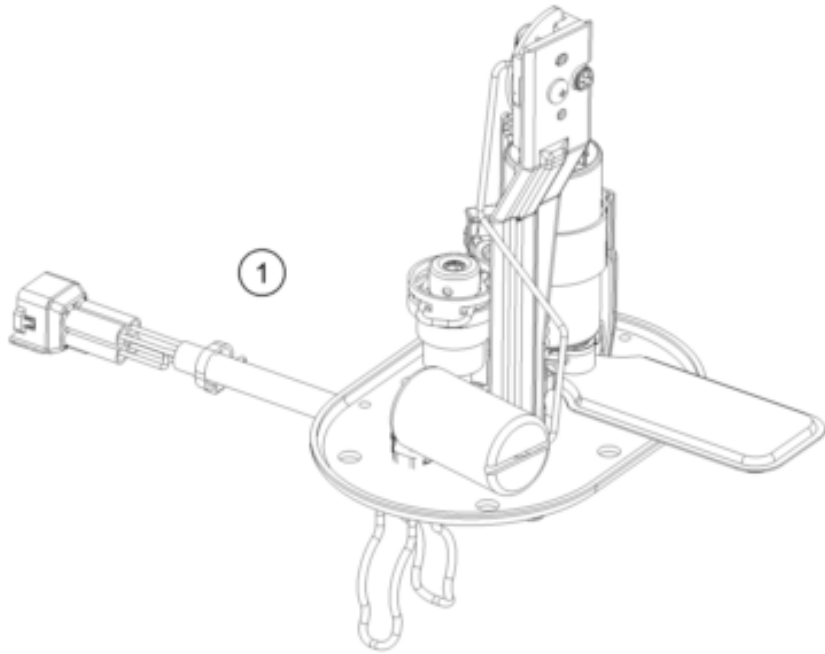

200 DUKE, orange, w/o ABS - B.D. 2022 <2022><EU><F4103V7>
FUEL PUMP
56070

Pos	Part Number	Description	Additional Text	Quantity
1	90107088000	FUEL PUMP		1.00
2	90207088002	FUEL PUMP GASKET		1.00
3	93041029010	Spacing tube control unit brac		6.00
4	J126050126	Washer 5,2x12x1		6.00
5	J025050146	bolt flanged		6.00
6	95807016060	Hose, gasoline resistant		1.00
7	90107018011	CLAMP 10MM		5.00
8	90607017003	SPRING BAND CLAMP D13		1.00
9	90107018000	FUEL FILTER		1.00
10	90507018000	FUEL PIPE SHORT		2.00