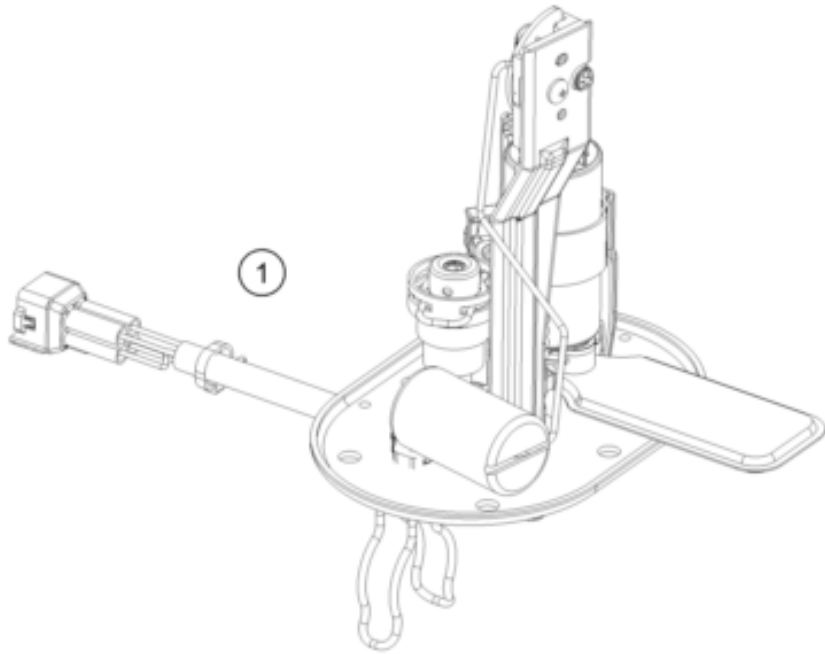

200 DUKE, white, w/o ABS - B.D. 2022 <2022><EU><F4103V6L>  
FUEL PUMP  
56070

---

<b>Pos</b>	<b>Part Number</b>	<b>Description</b>	<b>Additional Text</b>	<b>Quantity</b>
1	90107088000	FUEL PUMP		1.00
2	90207088002	FUEL PUMP GASKET		1.00
3	93041029010	Spacing tube control unit brac		6.00
4	J126050126	Washer 5,2x12x1		6.00
5	J025050146	bolt flanged		6.00
6	95807016060	Hose, gasoline resistant		1.00
7	90107018011	CLAMP 10MM		5.00
8	90607017003	SPRING BAND CLAMP D13		1.00
9	90107018000	FUEL FILTER		1.00
10	90507018000	FUEL PIPE SHORT		2.00