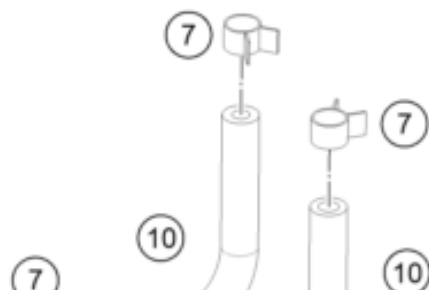

200 DUKE, white, w/o ABS - B.D. 2022 <2022><EU><F4103V6L>  
FUEL PUMP  
56070

---

<b>Pos</b>	<b>Part Number</b>	<b>Description</b>	<b>Additional Text</b>	<b>Quantity</b>
1	90107088000	FUEL PUMP		1.00
2	90207088002	FUEL PUMP GASKET		1.00
3	93041029010	Spacing tube control unit brac		6.00
4	J126050126	Washer 5,2x12x1		6.00
5	J025050146	bolt flanged		6.00
6	95807016060	Hose, gasoline resistant		1.00
7	90107018011	CLAMP 10MM		5.00
8	90607017003	SPRING BAND CLAMP D13		1.00
9	90107018000	FUEL FILTER		1.00
10	90507018000	FUEL PIPE SHORT		2.00