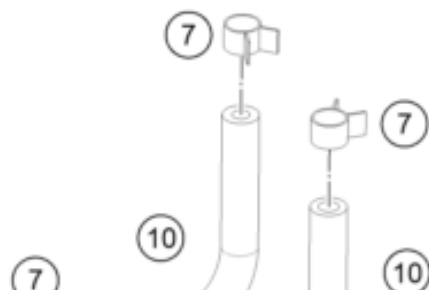

200 DUKE, white, w/o ABS - B.D. 2022 <2022><EU><F4103V6>
FUEL PUMP
56070

Pos	Part Number	Description	Additional Text	Quantity
1	90107088000	FUEL PUMP		1.00
2	90207088002	FUEL PUMP GASKET		1.00
3	93041029010	Spacing tube control unit brac		6.00
4	J126050126	Washer 5,2x12x1		6.00
5	J025050146	bolt flanged		6.00
6	95807016060	Hose, gasoline resistant		1.00
7	90107018011	CLAMP 10MM		5.00
8	90607017003	SPRING BAND CLAMP D13		1.00
9	90107018000	FUEL FILTER		1.00
10	90507018000	FUEL PIPE SHORT		2.00