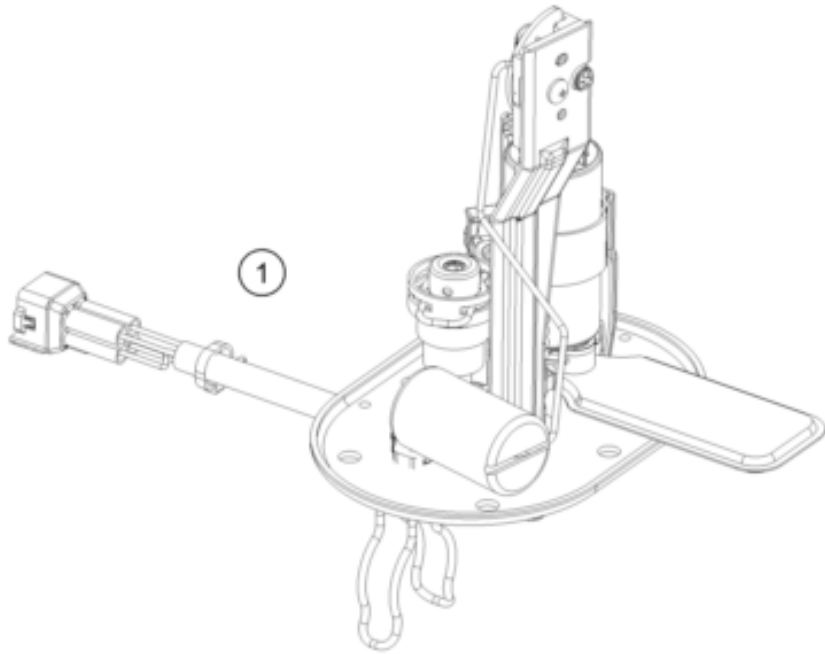

200 DUKE, white, w/o ABS - B.D. 2022 <2022><EU><F4103V6>
FUEL PUMP
56070

Pos	Part Number	Description	Additional Text	Quantity
1	90107088000	FUEL PUMP		1.00
2	90207088002	FUEL PUMP GASKET		1.00
3	93041029010	Spacing tube control unit brac		6.00
4	J126050126	Washer 5,2x12x1		6.00
5	J025050146	bolt flanged		6.00
6	95807016060	Hose, gasoline resistant		1.00
7	90107018011	CLAMP 10MM		5.00
8	90607017003	SPRING BAND CLAMP D13		1.00
9	90107018000	FUEL FILTER		1.00
10	90507018000	FUEL PIPE SHORT		2.00