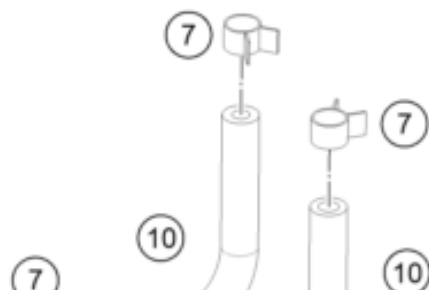

200 DUKE, black, w/o ABS - B.D. 2022 <2022><EU><F4103V5L>
FUEL PUMP
56070

Pos	Part Number	Description	Additional Text	Quantity
1	90107088000	FUEL PUMP		1.00
2	90207088002	FUEL PUMP GASKET		1.00
3	93041029010	Spacing tube control unit brac		6.00
4	J126050126	Washer 5,2x12x1		6.00
5	J025050146	bolt flanged		6.00
6	95807016060	Hose, gasoline resistant		1.00
7	90107018011	CLAMP 10MM		5.00
8	90607017003	SPRING BAND CLAMP D13		1.00
9	90107018000	FUEL FILTER		1.00
10	90507018000	FUEL PIPE SHORT		2.00