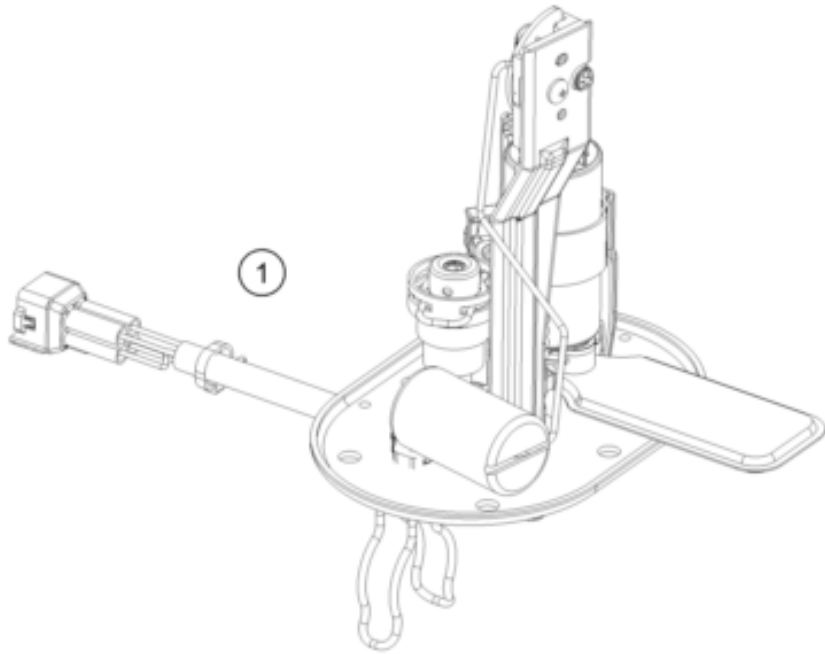

200 DUKE, black, w/o ABS - B.D. 2022 <2022><EU><F4103V5L>
FUEL PUMP
56070

Pos	Part Number	Description	Additional Text	Quantity
1	90107088000	FUEL PUMP		1.00
2	90207088002	FUEL PUMP GASKET		1.00
3	93041029010	Spacing tube control unit brac		6.00
4	J126050126	Washer 5,2x12x1		6.00
5	J025050146	bolt flanged		6.00
6	95807016060	Hose, gasoline resistant		1.00
7	90107018011	CLAMP 10MM		5.00
8	90607017003	SPRING BAND CLAMP D13		1.00
9	90107018000	FUEL FILTER		1.00
10	90507018000	FUEL PIPE SHORT		2.00