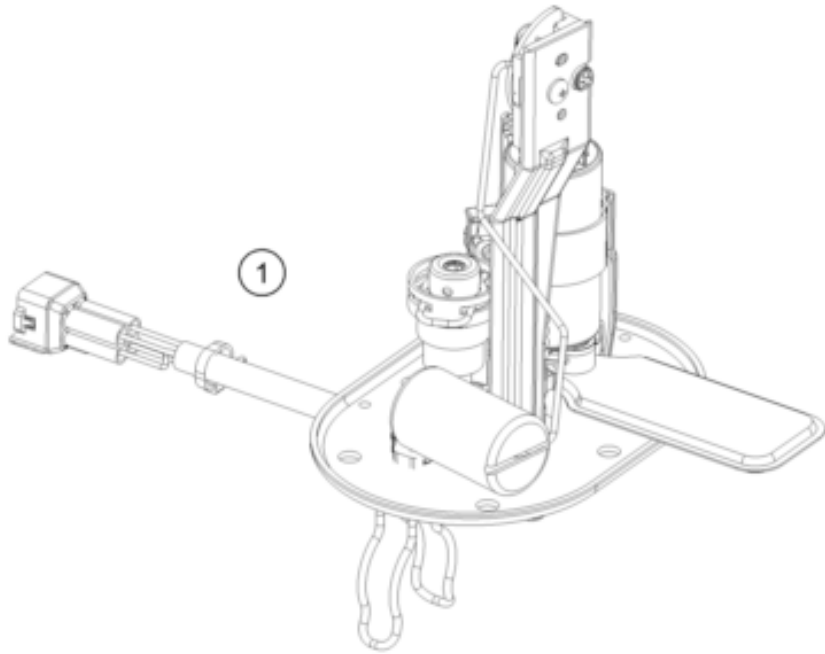

200 DUKE, orange, w/o ABS - IKD 2021 <2021><AR><F4142U7>  
FUEL PUMP  
56070

---

<b>Pos</b>	<b>Part Number</b>	<b>Description</b>	<b>Additional Text</b>	<b>Quantity</b>
1	90107088000	FUEL PUMP		1.00
2	90207088002	FUEL PUMP GASKET		1.00
3	93041029010	Spacing tube control unit brac		6.00
4	J126050126	Washer 5,2x12x1		6.00
5	J025050146	bolt flanged		6.00
6	95807016060	Hose, gasoline resistant		1.00
7	90107018011	CLAMP 10MM		5.00
8	90607017003	SPRING BAND CLAMP D13		1.00
9	90107018000	FUEL FILTER		1.00
10	90507018000	FUEL PIPE SHORT		2.00