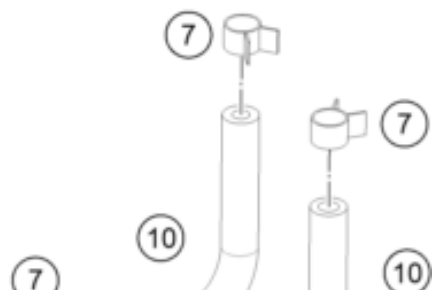

200 DUKE, orange, w/o ABS - IKD 2021 <2021><AR><F4142U7>  
FUEL PUMP  
56070

---

<b>Pos</b>	<b>Part Number</b>	<b>Description</b>	<b>Additional Text</b>	<b>Quantity</b>
1	90107088000	FUEL PUMP		1.00
2	90207088002	FUEL PUMP GASKET		1.00
3	93041029010	Spacing tube control unit brac		6.00
4	J126050126	Washer 5,2x12x1		6.00
5	J025050146	bolt flanged		6.00
6	95807016060	Hose, gasoline resistant		1.00
7	90107018011	CLAMP 10MM		5.00
8	90607017003	SPRING BAND CLAMP D13		1.00
9	90107018000	FUEL FILTER		1.00
10	90507018000	FUEL PIPE SHORT		2.00