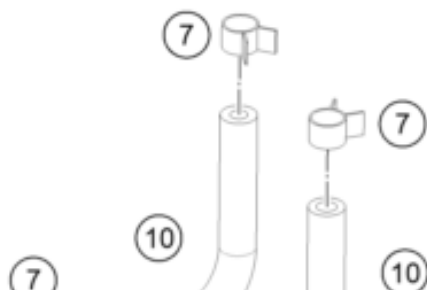

200 DUKE, white, w/o ABS - IKD 2021 <2021><AR><F4142U6>
FUEL PUMP
56070

Pos	Part Number	Description	Additional Text	Quantity
1	90107088000	FUEL PUMP		1.00
2	90207088002	FUEL PUMP GASKET		1.00
3	93041029010	Spacing tube control unit brac		6.00
4	J126050126	Washer 5,2x12x1		6.00
5	J025050146	bolt flanged		6.00
6	95807016060	Hose, gasoline resistant		1.00
7	90107018011	CLAMP 10MM		5.00
8	90607017003	SPRING BAND CLAMP D13		1.00
9	90107018000	FUEL FILTER		1.00
10	90507018000	FUEL PIPE SHORT		2.00