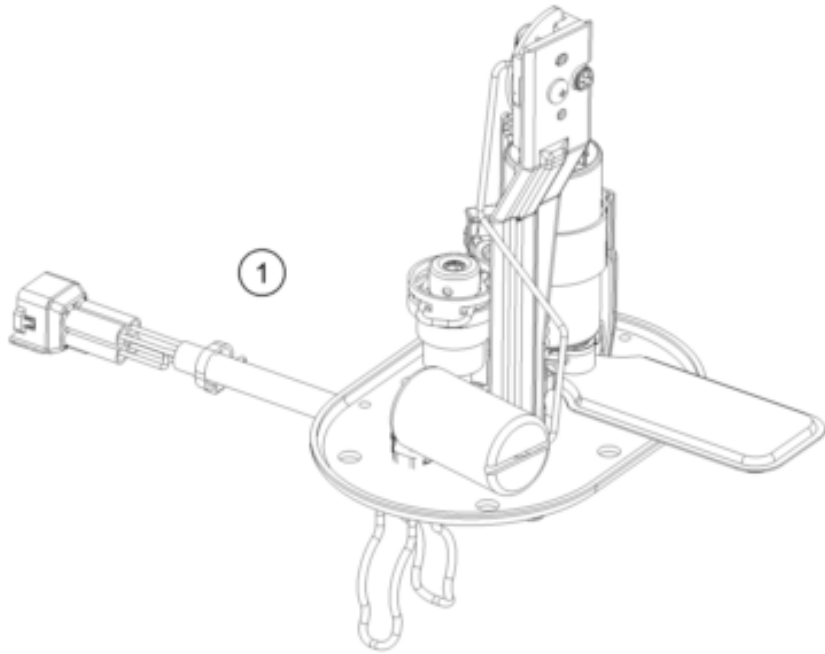

200 DUKE, white, w/o ABS - IKD 2021 <2021><AR><F4142U6>
FUEL PUMP
56070

Pos	Part Number	Description	Additional Text	Quantity
1	90107088000	FUEL PUMP		1.00
2	90207088002	FUEL PUMP GASKET		1.00
3	93041029010	Spacing tube control unit brac		6.00
4	J126050126	Washer 5,2x12x1		6.00
5	J025050146	bolt flanged		6.00
6	95807016060	Hose, gasoline resistant		1.00
7	90107018011	CLAMP 10MM		5.00
8	90607017003	SPRING BAND CLAMP D13		1.00
9	90107018000	FUEL FILTER		1.00
10	90507018000	FUEL PIPE SHORT		2.00