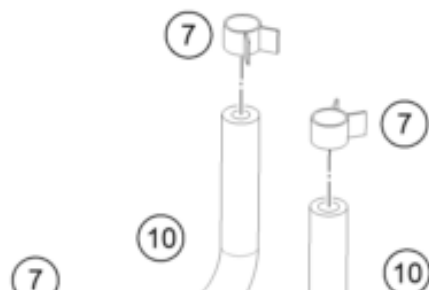

200 DUKE, white, w/o ABS - IKD 2021 <2021><AR><F4142U6>
FUEL PUMP
56070

Pos	Part Number	Description	Additional Text	Quantity
1	90107088000	FUEL PUMP		1.00
2	90207088002	FUEL PUMP GASKET		1.00
3	93041029010	Spacing tube control unit brac		6.00
4	J126050126	Washer 5,2x12x1		6.00
5	J025050146	bolt flanged		6.00
6	95807016060	Hose, gasoline resistant		1.00
7	90107018011	CLAMP 10MM		5.00
8	90607017003	SPRING BAND CLAMP D13		1.00
9	90107018000	FUEL FILTER		1.00
10	90507018000	FUEL PIPE SHORT		2.00