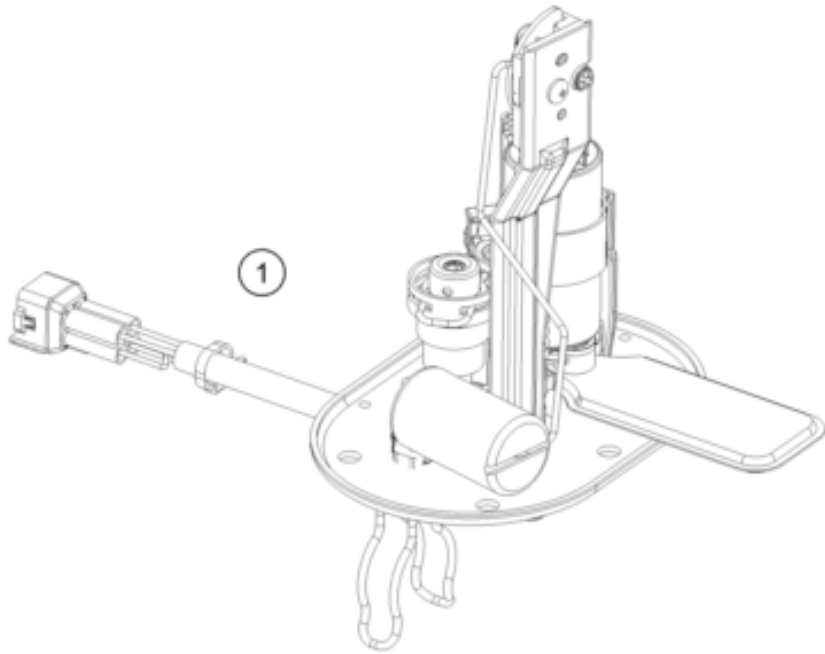

200 DUKE, black, w/o ABS - IKD 2021 <2021><AR><F4142U5>
FUEL PUMP
56070

Pos	Part Number	Description	Additional Text	Quantity
1	90107088000	FUEL PUMP		1.00
2	90207088002	FUEL PUMP GASKET		1.00
3	93041029010	Spacing tube control unit brac		6.00
4	J126050126	Washer 5,2x12x1		6.00
5	J025050146	bolt flanged		6.00
6	95807016060	Hose, gasoline resistant		1.00
7	90107018011	CLAMP 10MM		5.00
8	90607017003	SPRING BAND CLAMP D13		1.00
9	90107018000	FUEL FILTER		1.00
10	90507018000	FUEL PIPE SHORT		2.00