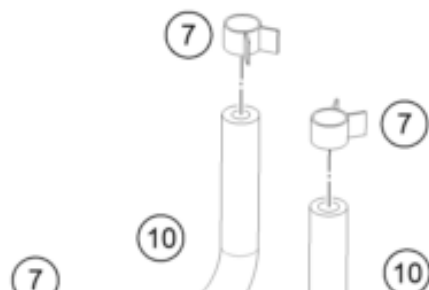

200 DUKE, black, w/o ABS - IKD 2021 <2021><AR><F4142U5>
FUEL PUMP
56070

Pos	Part Number	Description	Additional Text	Quantity
1	90107088000	FUEL PUMP		1.00
2	90207088002	FUEL PUMP GASKET		1.00
3	93041029010	Spacing tube control unit brac		6.00
4	J126050126	Washer 5,2x12x1		6.00
5	J025050146	bolt flanged		6.00
6	95807016060	Hose, gasoline resistant		1.00
7	90107018011	CLAMP 10MM		5.00
8	90607017003	SPRING BAND CLAMP D13		1.00
9	90107018000	FUEL FILTER		1.00
10	90507018000	FUEL PIPE SHORT		2.00