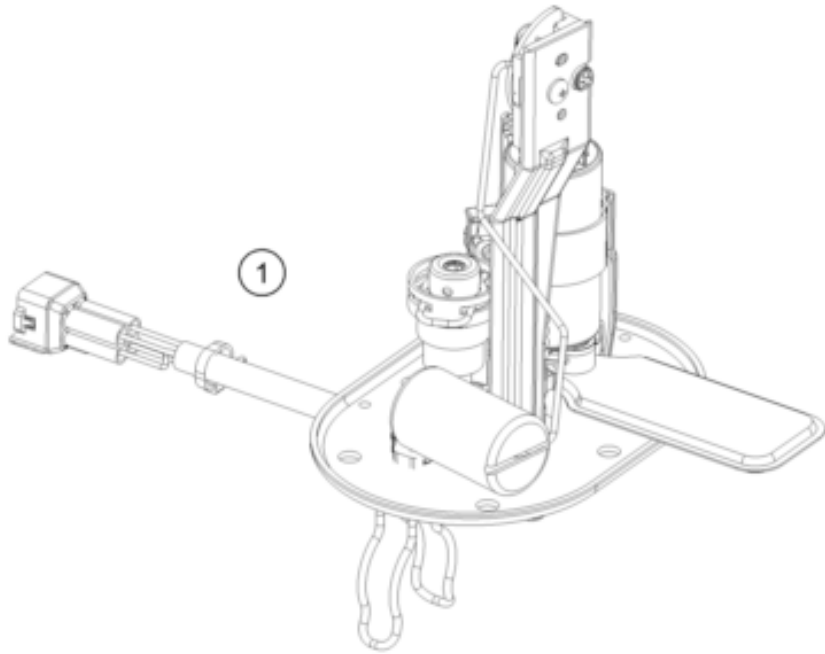

200 DUKE, orange, w/o ABS - CKD 2021 <2021><CO><F4141U7>
FUEL PUMP
56070

Pos	Part Number	Description	Additional Text	Quantity
1	90107088000	FUEL PUMP		1.00
2	90207088002	FUEL PUMP GASKET		1.00
3	93041029010	Spacing tube control unit brac		6.00
4	J126050126	Washer 5,2x12x1		6.00
5	J025050146	bolt flanged		6.00
6	95807016060	Hose, gasoline resistant		1.00
7	90107018011	CLAMP 10MM		5.00
8	90607017003	SPRING BAND CLAMP D13		1.00
9	90107018000	FUEL FILTER		1.00
10	90507018000	FUEL PIPE SHORT		2.00