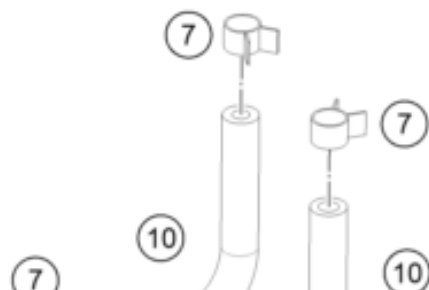

200 DUKE, orange, w/o ABS - CKD 2021 <2021><CO><F4141U7>
FUEL PUMP
56070

Pos	Part Number	Description	Additional Text	Quantity
1	90107088000	FUEL PUMP		1.00
2	90207088002	FUEL PUMP GASKET		1.00
3	93041029010	Spacing tube control unit brac		6.00
4	J126050126	Washer 5,2x12x1		6.00
5	J025050146	bolt flanged		6.00
6	95807016060	Hose, gasoline resistant		1.00
7	90107018011	CLAMP 10MM		5.00
8	90607017003	SPRING BAND CLAMP D13		1.00
9	90107018000	FUEL FILTER		1.00
10	90507018000	FUEL PIPE SHORT		2.00