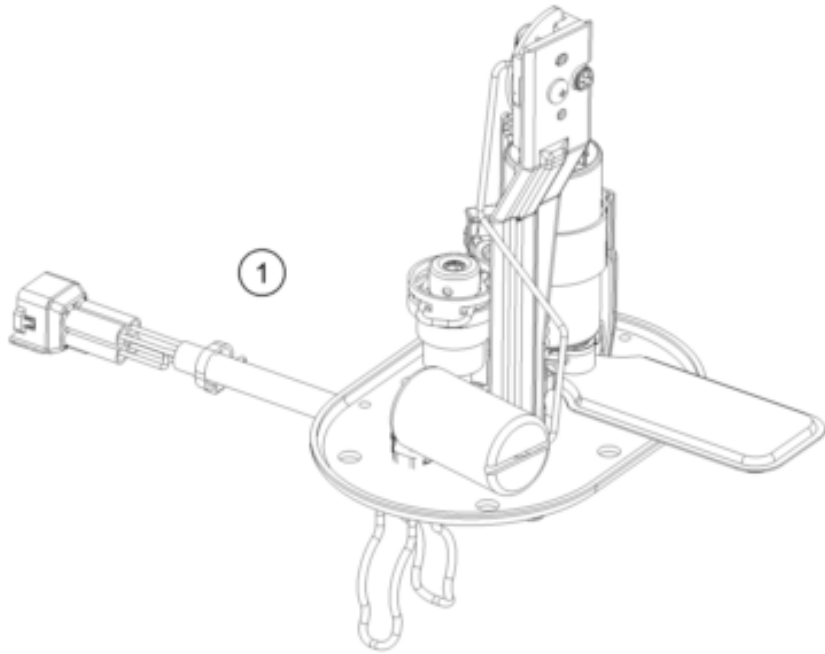

200 DUKE, white, w/o ABS - CKD 2021 <2021><CO><F4141U6>
FUEL PUMP
56070

Pos	Part Number	Description	Additional Text	Quantity
1	90107088000	FUEL PUMP		1.00
2	90207088002	FUEL PUMP GASKET		1.00
3	93041029010	Spacing tube control unit brac		6.00
4	J126050126	Washer 5,2x12x1		6.00
5	J025050146	bolt flanged		6.00
6	95807016060	Hose, gasoline resistant		1.00
7	90107018011	CLAMP 10MM		5.00
8	90607017003	SPRING BAND CLAMP D13		1.00
9	90107018000	FUEL FILTER		1.00
10	90507018000	FUEL PIPE SHORT		2.00