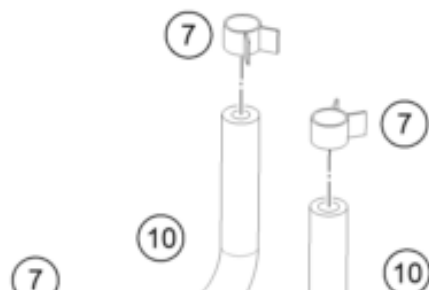

200 DUKE, white, w/o ABS - CKD 2021 <2021><CO><F4141U6>
FUEL PUMP
56070

Pos	Part Number	Description	Additional Text	Quantity
1	90107088000	FUEL PUMP		1.00
2	90207088002	FUEL PUMP GASKET		1.00
3	93041029010	Spacing tube control unit brac		6.00
4	J126050126	Washer 5,2x12x1		6.00
5	J025050146	bolt flanged		6.00
6	95807016060	Hose, gasoline resistant		1.00
7	90107018011	CLAMP 10MM		5.00
8	90607017003	SPRING BAND CLAMP D13		1.00
9	90107018000	FUEL FILTER		1.00
10	90507018000	FUEL PIPE SHORT		2.00