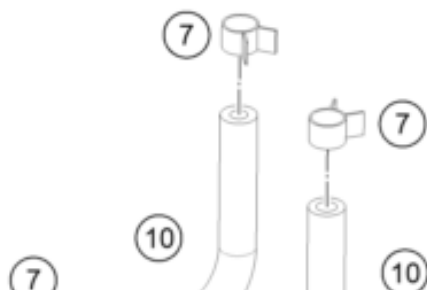

200 DUKE, black, w/o ABS - CKD 2021 <2021><CO><F4141U5>
FUEL PUMP
56070

Pos	Part Number	Description	Additional Text	Quantity
1	90107088000	FUEL PUMP		1.00
2	90207088002	FUEL PUMP GASKET		1.00
3	93041029010	Spacing tube control unit brac		6.00
4	J126050126	Washer 5,2x12x1		6.00
5	J025050146	bolt flanged		6.00
6	95807016060	Hose, gasoline resistant		1.00
7	90107018011	CLAMP 10MM		5.00
8	90607017003	SPRING BAND CLAMP D13		1.00
9	90107018000	FUEL FILTER		1.00
10	90507018000	FUEL PIPE SHORT		2.00