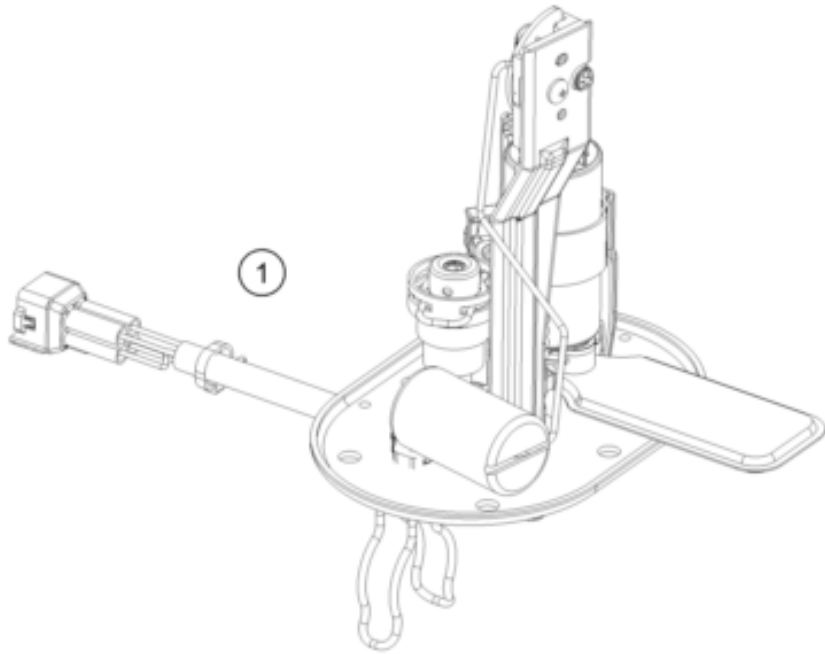

200 DUKE, black, w/o ABS - CKD 2021 <2021><CO><F4141U5>
FUEL PUMP
56070

Pos	Part Number	Description	Additional Text	Quantity
1	90107088000	FUEL PUMP		1.00
2	90207088002	FUEL PUMP GASKET		1.00
3	93041029010	Spacing tube control unit brac		6.00
4	J126050126	Washer 5,2x12x1		6.00
5	J025050146	bolt flanged		6.00
6	95807016060	Hose, gasoline resistant		1.00
7	90107018011	CLAMP 10MM		5.00
8	90607017003	SPRING BAND CLAMP D13		1.00
9	90107018000	FUEL FILTER		1.00
10	90507018000	FUEL PIPE SHORT		2.00