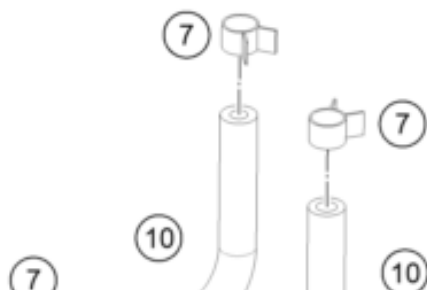

200 DUKE, orange, w/o ABS - B.D. 2021 <2021><EU><F4103U7>  
FUEL PUMP  
56070

---

| <b>Pos</b> | <b>Part Number</b> | <b>Description</b>             | <b>Additional Text</b> | <b>Quantity</b> |
|------------|--------------------|--------------------------------|------------------------|-----------------|
| 1          | 90107088000        | FUEL PUMP                      |                        | 1.00            |
| 2          | 90207088002        | FUEL PUMP GASKET               |                        | 1.00            |
| 3          | 93041029010        | Spacing tube control unit brac |                        | 6.00            |
| 4          | J126050126         | Washer 5,2x12x1                |                        | 6.00            |
| 5          | J025050146         | bolt flanged                   |                        | 6.00            |
| 6          | 95807016060        | Hose, gasoline resistant       |                        | 1.00            |
| 7          | 90107018011        | CLAMP 10MM                     |                        | 5.00            |
| 8          | 90607017003        | SPRING BAND CLAMP D13          |                        | 1.00            |
| 9          | 90107018000        | FUEL FILTER                    |                        | 1.00            |
| 10         | 90507018000        | FUEL PIPE SHORT                |                        | 2.00            |