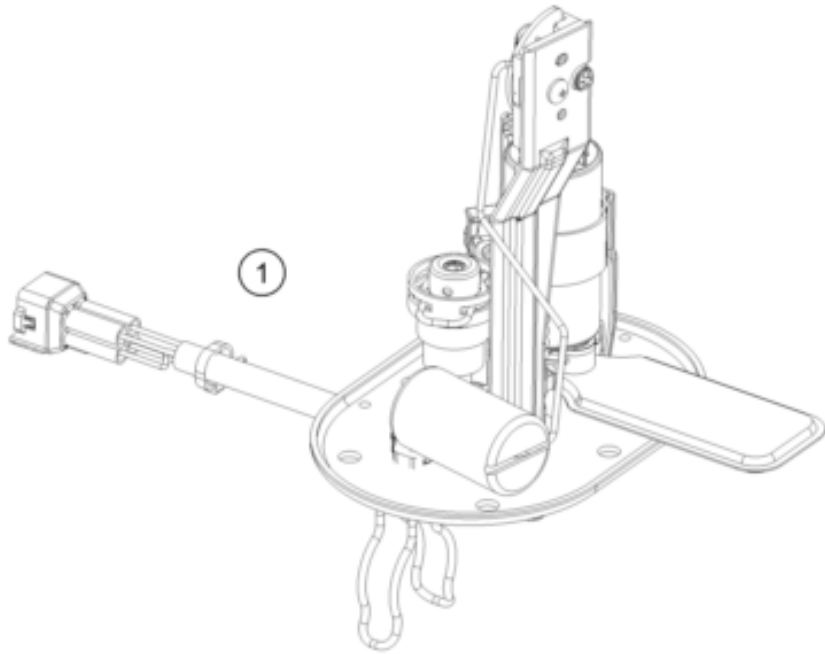

200 DUKE, orange, w/o ABS - B.D. 2021 <2021><EU><F4103U7>  
FUEL PUMP  
56070

---

| <b>Pos</b> | <b>Part Number</b> | <b>Description</b>             | <b>Additional Text</b> | <b>Quantity</b> |
|------------|--------------------|--------------------------------|------------------------|-----------------|
| 1          | 90107088000        | FUEL PUMP                      |                        | 1.00            |
| 2          | 90207088002        | FUEL PUMP GASKET               |                        | 1.00            |
| 3          | 93041029010        | Spacing tube control unit brac |                        | 6.00            |
| 4          | J126050126         | Washer 5,2x12x1                |                        | 6.00            |
| 5          | J025050146         | bolt flanged                   |                        | 6.00            |
| 6          | 95807016060        | Hose, gasoline resistant       |                        | 1.00            |
| 7          | 90107018011        | CLAMP 10MM                     |                        | 5.00            |
| 8          | 90607017003        | SPRING BAND CLAMP D13          |                        | 1.00            |
| 9          | 90107018000        | FUEL FILTER                    |                        | 1.00            |
| 10         | 90507018000        | FUEL PIPE SHORT                |                        | 2.00            |