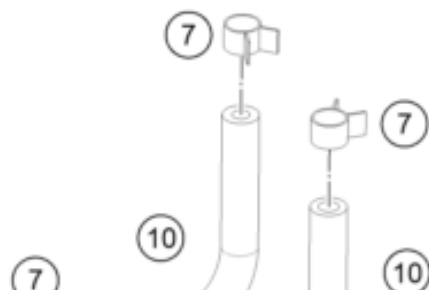

200 DUKE, white, w/o ABS - B.D. 2021 <2021><EU><F4103U6L>  
FUEL PUMP  
56070

---

<b>Pos</b>	<b>Part Number</b>	<b>Description</b>	<b>Additional Text</b>	<b>Quantity</b>
1	90107088000	FUEL PUMP		1.00
2	90207088002	FUEL PUMP GASKET		1.00
3	93041029010	Spacing tube control unit brac		6.00
4	J126050126	Washer 5,2x12x1		6.00
5	J025050146	bolt flanged		6.00
6	95807016060	Hose, gasoline resistant		1.00
7	90107018011	CLAMP 10MM		5.00
8	90607017003	SPRING BAND CLAMP D13		1.00
9	90107018000	FUEL FILTER		1.00
10	90507018000	FUEL PIPE SHORT		2.00