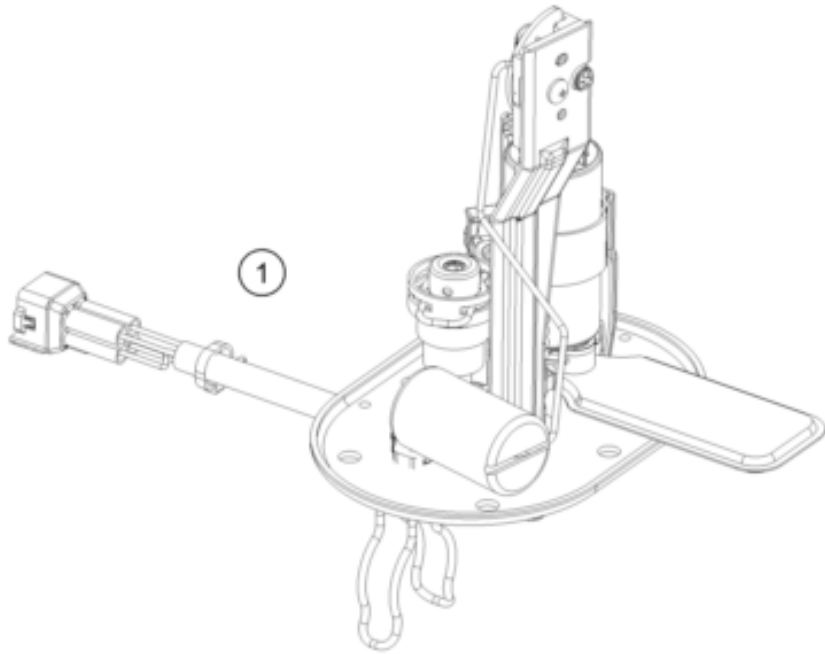

200 DUKE, white, w/o ABS - B.D. 2021 <2021><EU><F4103U6L>  
FUEL PUMP  
56070

---

<b>Pos</b>	<b>Part Number</b>	<b>Description</b>	<b>Additional Text</b>	<b>Quantity</b>
1	90107088000	FUEL PUMP		1.00
2	90207088002	FUEL PUMP GASKET		1.00
3	93041029010	Spacing tube control unit brac		6.00
4	J126050126	Washer 5,2x12x1		6.00
5	J025050146	bolt flanged		6.00
6	95807016060	Hose, gasoline resistant		1.00
7	90107018011	CLAMP 10MM		5.00
8	90607017003	SPRING BAND CLAMP D13		1.00
9	90107018000	FUEL FILTER		1.00
10	90507018000	FUEL PIPE SHORT		2.00