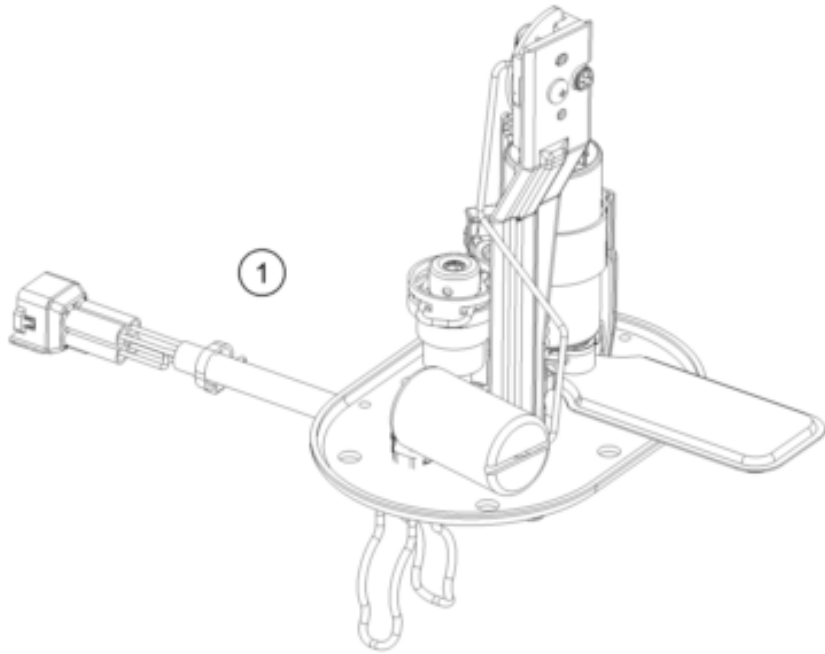

200 DUKE, white, w/o ABS - B.D. 2021 <2021><EU><F4103U6>  
FUEL PUMP  
56070

---

<b>Pos</b>	<b>Part Number</b>	<b>Description</b>	<b>Additional Text</b>	<b>Quantity</b>
1	90107088000	FUEL PUMP		1.00
2	90207088002	FUEL PUMP GASKET		1.00
3	93041029010	Spacing tube control unit brac		6.00
4	J126050126	Washer 5,2x12x1		6.00
5	J025050146	bolt flanged		6.00
6	95807016060	Hose, gasoline resistant		1.00
7	90107018011	CLAMP 10MM		5.00
8	90607017003	SPRING BAND CLAMP D13		1.00
9	90107018000	FUEL FILTER		1.00
10	90507018000	FUEL PIPE SHORT		2.00