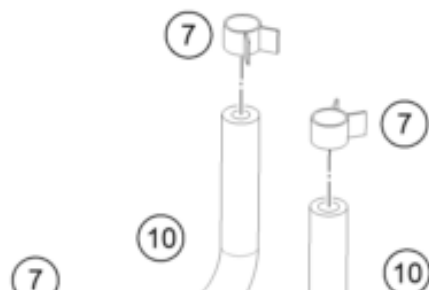

200 DUKE, white, w/o ABS - B.D. 2021 <2021><EU><F4103U6>  
FUEL PUMP  
56070

---

<b>Pos</b>	<b>Part Number</b>	<b>Description</b>	<b>Additional Text</b>	<b>Quantity</b>
1	90107088000	FUEL PUMP		1.00
2	90207088002	FUEL PUMP GASKET		1.00
3	93041029010	Spacing tube control unit brac		6.00
4	J126050126	Washer 5,2x12x1		6.00
5	J025050146	bolt flanged		6.00
6	95807016060	Hose, gasoline resistant		1.00
7	90107018011	CLAMP 10MM		5.00
8	90607017003	SPRING BAND CLAMP D13		1.00
9	90107018000	FUEL FILTER		1.00
10	90507018000	FUEL PIPE SHORT		2.00