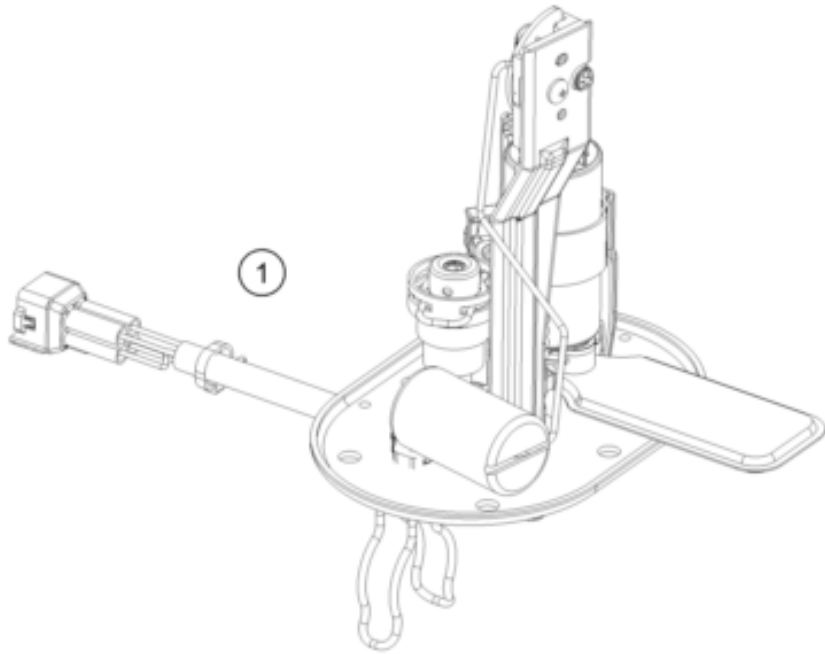

200 DUKE, black, w/o ABS - B.D. 2021 <2021><EU><F4103U5L>  
FUEL PUMP  
56070

---

<b>Pos</b>	<b>Part Number</b>	<b>Description</b>	<b>Additional Text</b>	<b>Quantity</b>
1	90107088000	FUEL PUMP		1.00
2	90207088002	FUEL PUMP GASKET		1.00
3	93041029010	Spacing tube control unit brac		6.00
4	J126050126	Washer 5,2x12x1		6.00
5	J025050146	bolt flanged		6.00
6	95807016060	Hose, gasoline resistant		1.00
7	90107018011	CLAMP 10MM		5.00
8	90607017003	SPRING BAND CLAMP D13		1.00
9	90107018000	FUEL FILTER		1.00
10	90507018000	FUEL PIPE SHORT		2.00