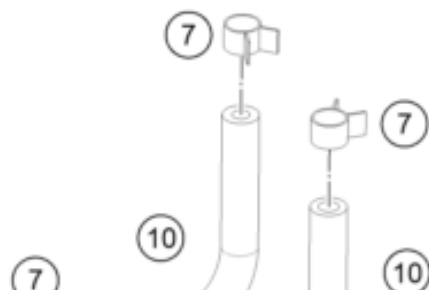

200 DUKE, black, w/o ABS - B.D. 2021 <2021><EU><F4103U5L>  
FUEL PUMP  
56070

---

<b>Pos</b>	<b>Part Number</b>	<b>Description</b>	<b>Additional Text</b>	<b>Quantity</b>
1	90107088000	FUEL PUMP		1.00
2	90207088002	FUEL PUMP GASKET		1.00
3	93041029010	Spacing tube control unit brac		6.00
4	J126050126	Washer 5,2x12x1		6.00
5	J025050146	bolt flanged		6.00
6	95807016060	Hose, gasoline resistant		1.00
7	90107018011	CLAMP 10MM		5.00
8	90607017003	SPRING BAND CLAMP D13		1.00
9	90107018000	FUEL FILTER		1.00
10	90507018000	FUEL PIPE SHORT		2.00