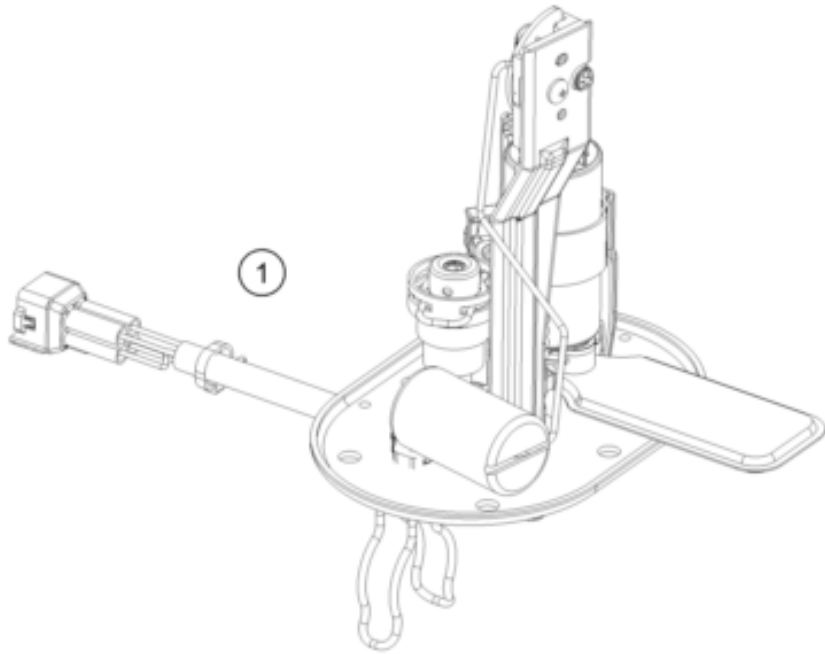

200 DUKE, black, w/o ABS - B.D. 2021 <2021><EU><F4103U5>
FUEL PUMP
56070

Pos	Part Number	Description	Additional Text	Quantity
1	90107088000	FUEL PUMP		1.00
2	90207088002	FUEL PUMP GASKET		1.00
3	93041029010	Spacing tube control unit brac		6.00
4	J126050126	Washer 5,2x12x1		6.00
5	J025050146	bolt flanged		6.00
6	95807016060	Hose, gasoline resistant		1.00
7	90107018011	CLAMP 10MM		5.00
8	90607017003	SPRING BAND CLAMP D13		1.00
9	90107018000	FUEL FILTER		1.00
10	90507018000	FUEL PIPE SHORT		2.00