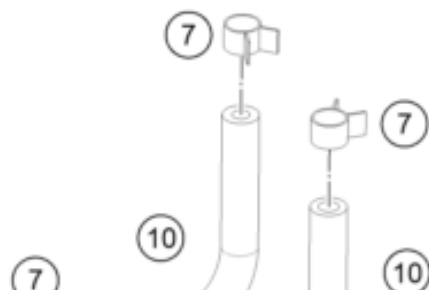

200 DUKE, black, w/o ABS - B.D. 2021 <2021><EU><F4103U5>
FUEL PUMP
56070

Pos	Part Number	Description	Additional Text	Quantity
1	90107088000	FUEL PUMP		1.00
2	90207088002	FUEL PUMP GASKET		1.00
3	93041029010	Spacing tube control unit brac		6.00
4	J126050126	Washer 5,2x12x1		6.00
5	J025050146	bolt flanged		6.00
6	95807016060	Hose, gasoline resistant		1.00
7	90107018011	CLAMP 10MM		5.00
8	90607017003	SPRING BAND CLAMP D13		1.00
9	90107018000	FUEL FILTER		1.00
10	90507018000	FUEL PIPE SHORT		2.00