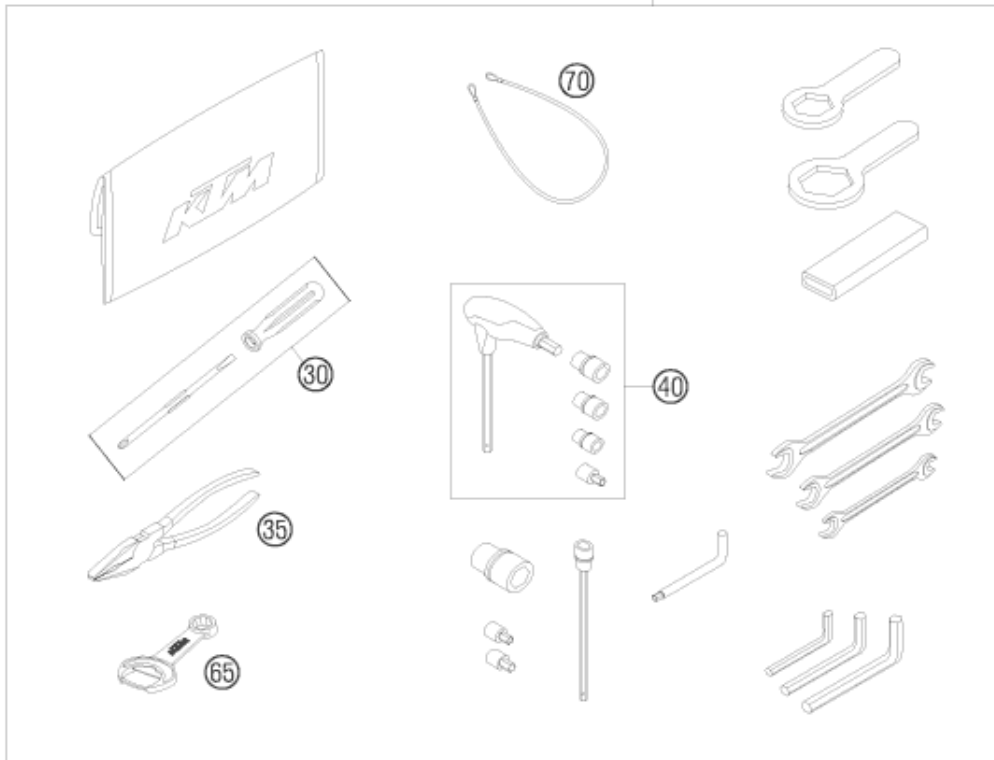

①

OHNE ABBILDUNG
WITHOUT ILLUSTRATION

①

TECHNISCHE DOKUMENTATION
TECHNICAL DOCUMENTATION
DOCUMENTACION TECNICA
DOCUMENTATION TECHNIQUE
NOTE TECNICHE

⑫

Pos	Part Number	Description	Additional Text	Quantity
0	0024060156	HH collar screw M6x15 TX30	ONLY USA	4.00
0	40006006000	WASHER 6MM		2.00
0	58412040050	SUPPORT FOR MIRROR LC4 '98	SUPERMOTO PRESTIGE	2.00
0	61112040000	REVIEW MIRROR L/S 07		1.00
0	61112041000	REVIEW MIRROR R/S 07		1.00
0	58412080000	REFLECTOR RED	EU+AUS	1.00
0	60012081200	license plate mouning plate	FOR AUS ONLY	1.00
0	0024060156	HH collar screw M6x15 TX30	ONLY USA	4.00
0	0021060003	Washer DIN9021-A 6.4	ONLY USA	4.00
0	0985060003	Self lock. nut DIN985-M6-A2		4.00
0	58412080050	BRACKET FOR REFLECTOR		1.00
0	40006006000	WASHER 6MM		2.00
0	0966050163	OVAL HEAD SCREW DIN0966-M 5X16		2.00
0	0125050003	WASHER DIN0125-A 5,3		2.00
0	0985050003	Self locking nut DIN 985 M5		2.00
0	3210039	CUSTOMER WELCOME LETTER		1.00
0	312313	KTM BALLPOINT PEN ORANGE		1.00
0	312305	DOCUMENTS BAG 2006		1.00
1*	3211367EN	OWNER'S MANUAL 990 SM/-R 09		1.00

12	61129099000	TOOL SET 08		1.00
30	53012024100	SCREW DRIVER L=105MM		1.00
35	53012028200	GRIP ORANGE B&F		1.00
40	60029070200	T-WRENCH WS=6/8/10 TX=45 B&F		1.00
65	50329071100	WRENCH WS=13 B&F + OPENER		1.00
70	60012015000	HELMET LOCK 04		1.00

* = New part