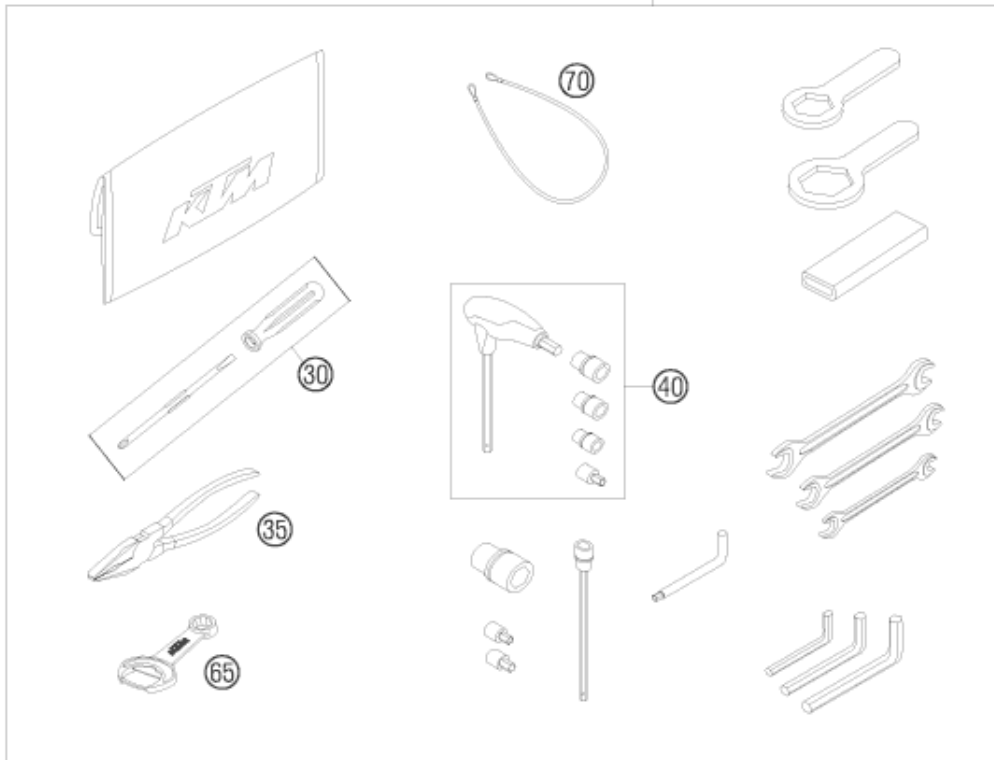

①

OHNE ABBILDUNG  
WITHOUT ILLUSTRATION

①

TECHNISCHE DOKUMENTATION  
TECHNICAL DOCUMENTATION  
DOCUMENTACION TECNICA  
DOCUMENTATION TECHNIQUE  
NOTE TECNICHE

⑫

Pos	Part Number	Description	Additional Text	Quantity
0	3CF9860ISEN	SPM CHASSIS 990 SUPERMOTO-T 09		1.00
0	3CM089830IEN	SPC ENGINE 990 SUPERMOTO 09		1.00
0	0024060156	HH collar screw M6x15 TX30	ONLY USA	4.00
0	40006006000	WASHER 6MM		2.00
0	58412040050	SUPPORT FOR MIRROR LC4 '98	SUPERMOTO PRESTIGE	2.00
0	61112040000	REVIEW MIRROR L/S 07		1.00
0	61112041000	REVIEW MIRROR R/S 07		1.00
0	58412080000	REFLECTOR RED	EU+AUS	1.00
0	60012081200	license plate mouning plate	FOR AUS ONLY	1.00
0	0024060156	HH collar screw M6x15 TX30	ONLY USA	4.00
0	0021060003	Washer DIN9021-A 6.4	ONLY USA	4.00
0	0985060003	Self lock. nut DIN985-M6-A2		4.00
0	58412080050	BRACKET FOR REFLECTOR		1.00
0	40006006000	WASHER 6MM		2.00
0	0966050163	OVAL HEAD SCREW DIN0966-M 5X16		2.00
0	0125050003	WASHER DIN0125-A 5,3		2.00
0	0985050003	Self locking nut DIN 985 M5		2.00
0	3210039	CUSTOMER WELCOME LETTER		1.00
0	312313	KTM BALLPOINT PEN ORANGE		1.00

0	312305	DOCUMENTS BAG 2006		1.00
1	3211367EN	OWNER'S MANUAL 990 SM/-R 09		1.00
12	61129099000	TOOL SET 08		1.00
30	53012024100	SCREW DRIVER L=105MM		1.00
35	53012028200	GRIP ORANGE B&F		1.00
40	60029070200	T-WRENCH WS=6/8/10 TX=45 B&F		1.00
65	50329071100	WRENCH WS=13 B&F + OPENER		1.00
70	60012015000	HELMET LOCK 04		1.00