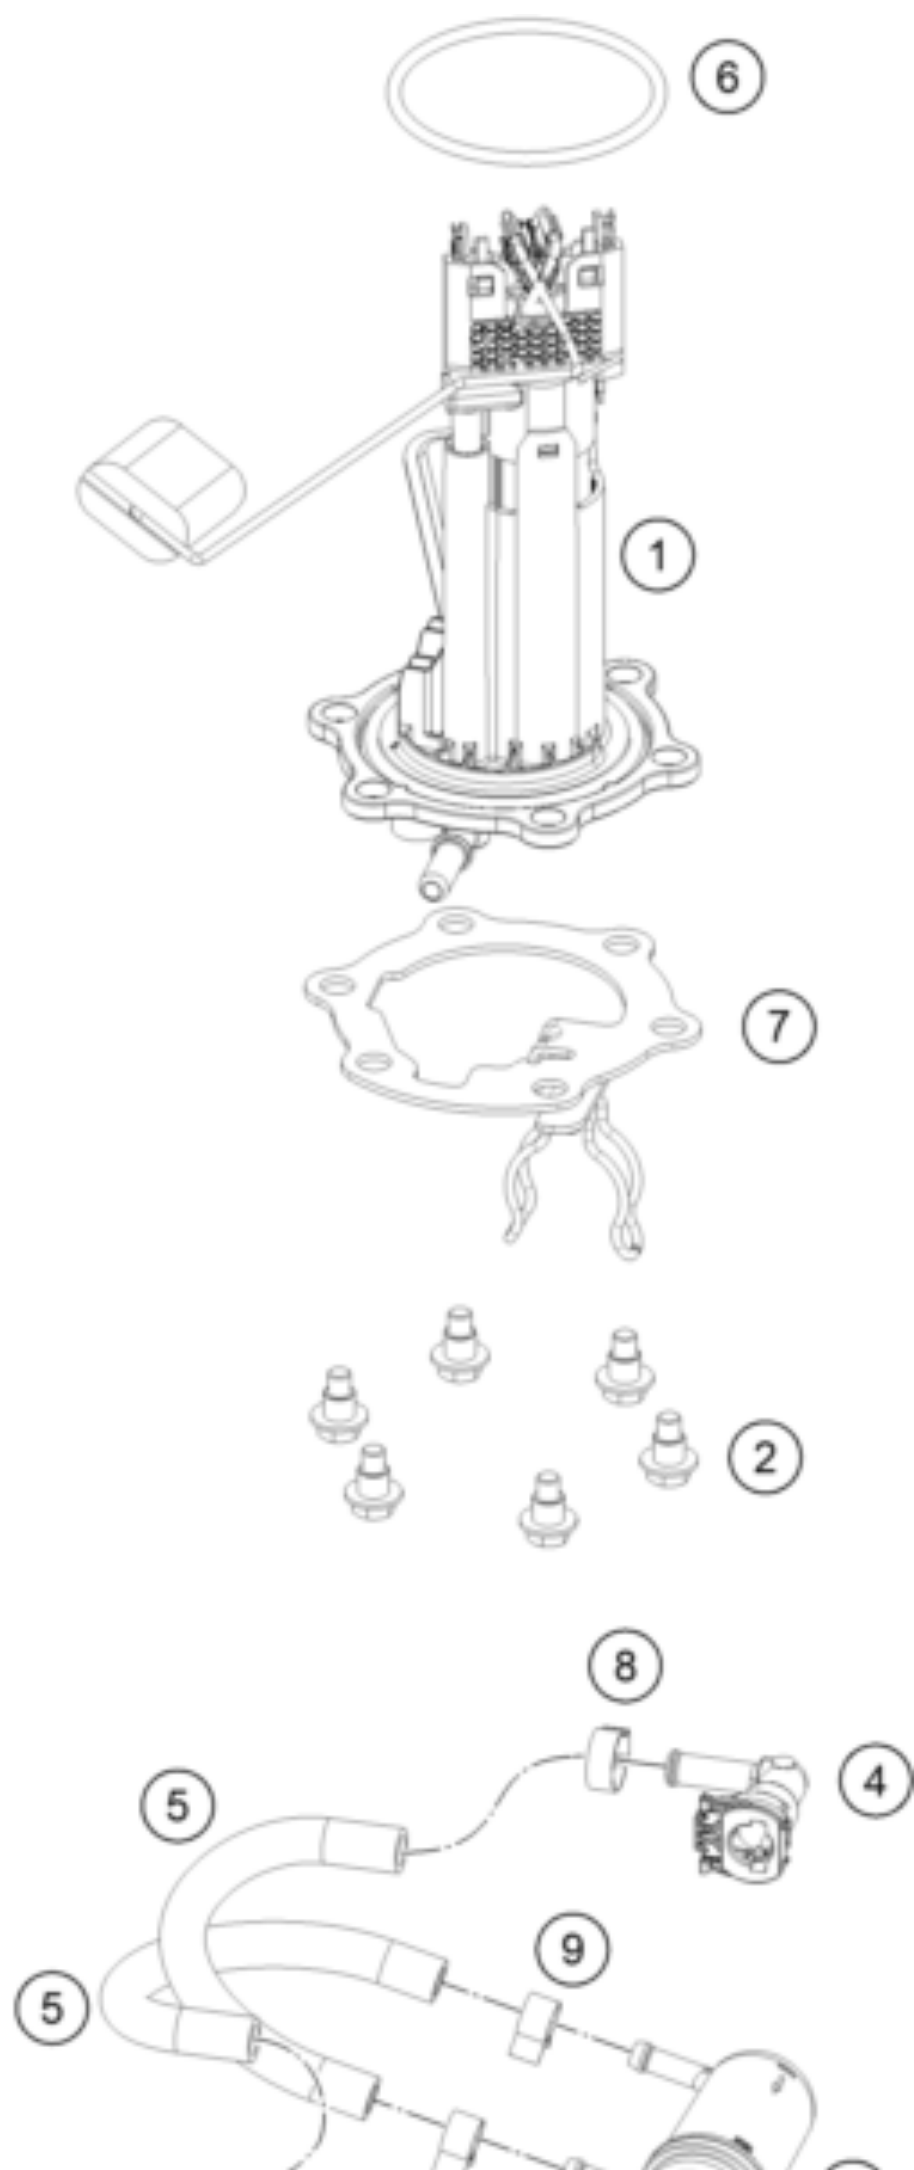

390 ADVENTURE, white - CKD 2021 <2021><CN><F5387U7>
FUEL PUMP
55896

| Pos | Part Number | Description | Additional Text | Quantity |
|-----|---------------|--------------------------------|-----------------|----------|
| 1 | 95807088000 | Fuel pump | | 1.00 |
| 2 | J031060186 | screw butn head-m6x1x18xbrxst | | 6.00 |
| 3 | 90107018000 | FUEL FILTER | | 1.00 |
| 4 | 28107028000 | Angle piece | | 2.00 |
| 5 | 95807016050 | Hose, gasoline resistant | | 2.00 |
| 6 | 93007089000 | Fuel pump seal | | 1.00 |
| 7 | 95807013050 | Fuel pump flange | | 1.00 |
| 8 | 00050148706 | clamp quick connector end perm | | 2.00 |
| 9 | 90107018011 | CLAMP 10MM | | 3.00 |
| 10 | J600000626600 | Fuel hose | | 1.00 |
| 11 | 90607017003 | SPRING BAND CLAMP D13 | | 1.00 |
| 12 | 95807088020 | Fuel pump reinforcement plate | | 1.00 |