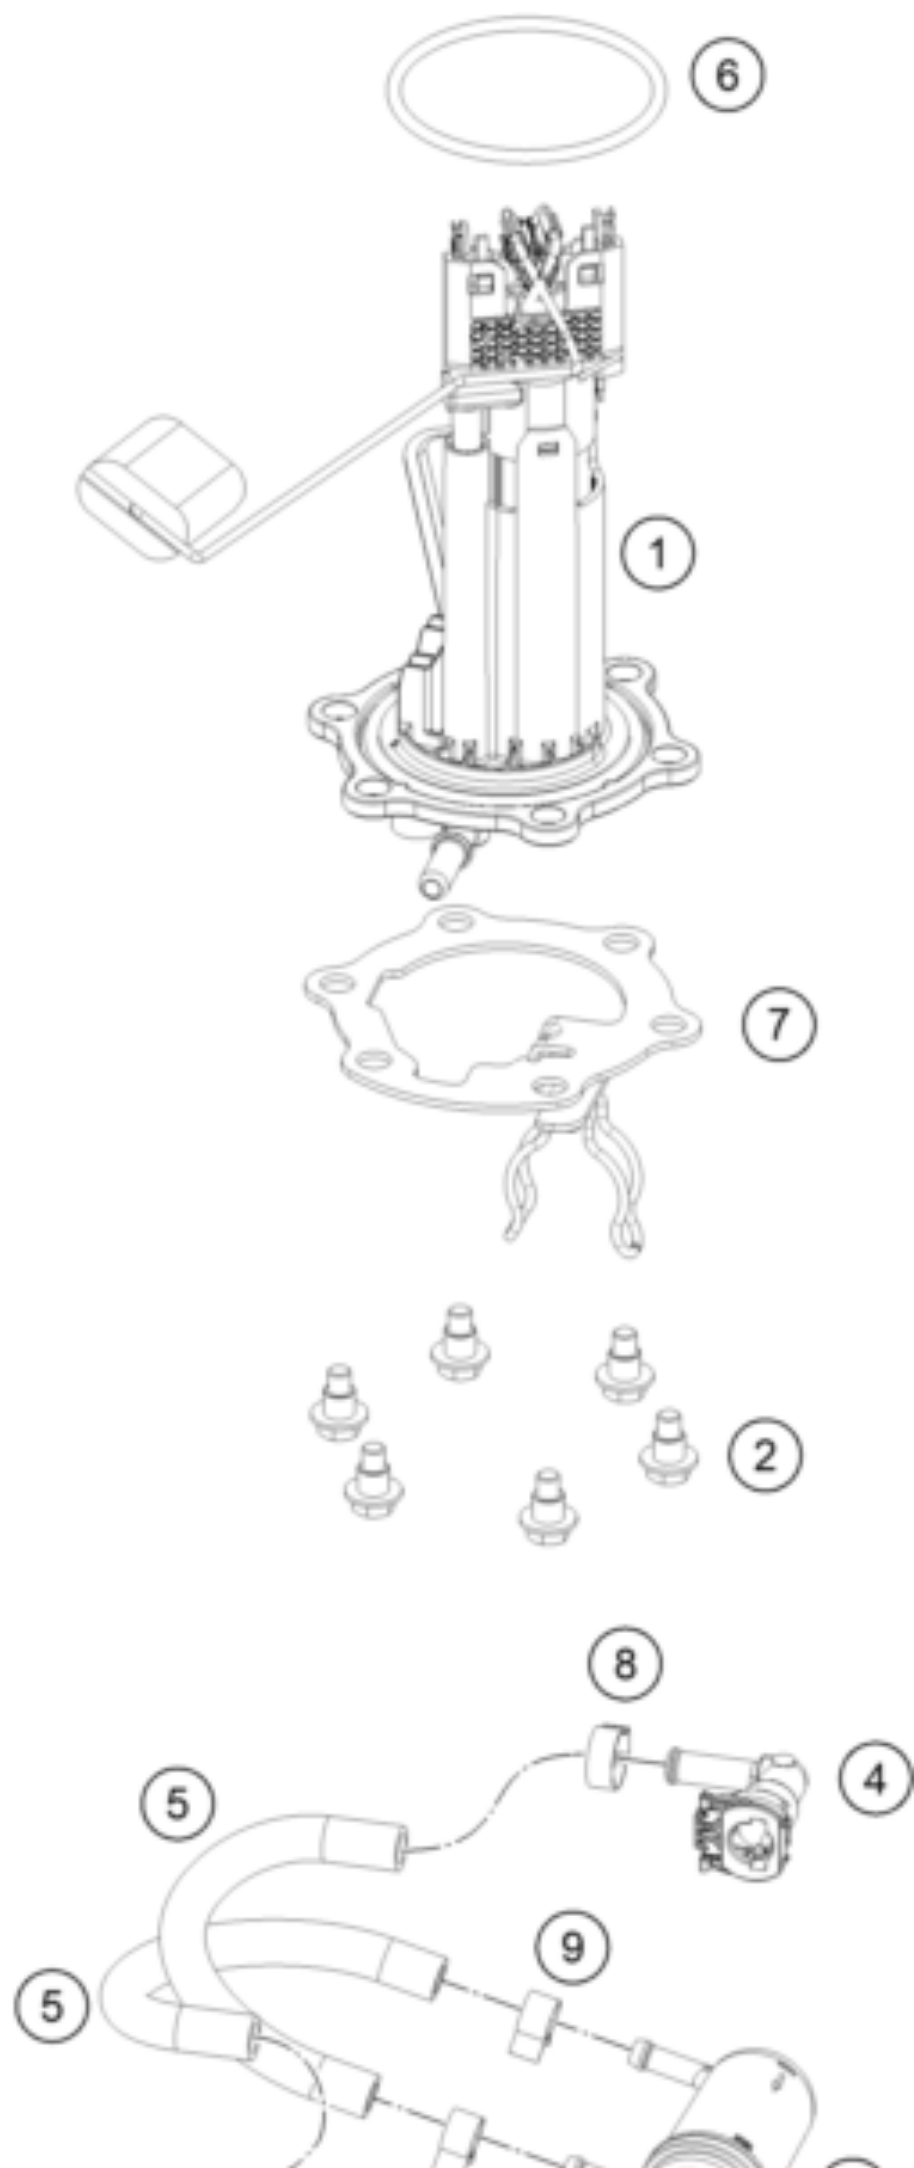

390 ADVENTURE, white - CKD 2021 <2021><CN><F5387U7>
FUEL PUMP
55896

Pos	Part Number	Description	Additional Text	Quantity
1	95807088000	Fuel pump		1.00
2	J031060186	screw butn head-m6x1x18xbrxst		6.00
3	90107018000	FUEL FILTER		1.00
4	28107028000	Angle piece		2.00
5	95807016050	Hose, gasoline resistant		2.00
6	93007089000	Fuel pump seal		1.00
7	95807013050	Fuel pump flange		1.00
8	00050148706	clamp quick connector end perm		2.00
9	90107018011	CLAMP 10MM		3.00
10	J600000626600	Fuel hose		1.00
11	90607017003	SPRING BAND CLAMP D13		1.00
12	95807088020	Fuel pump reinforcement plate		1.00