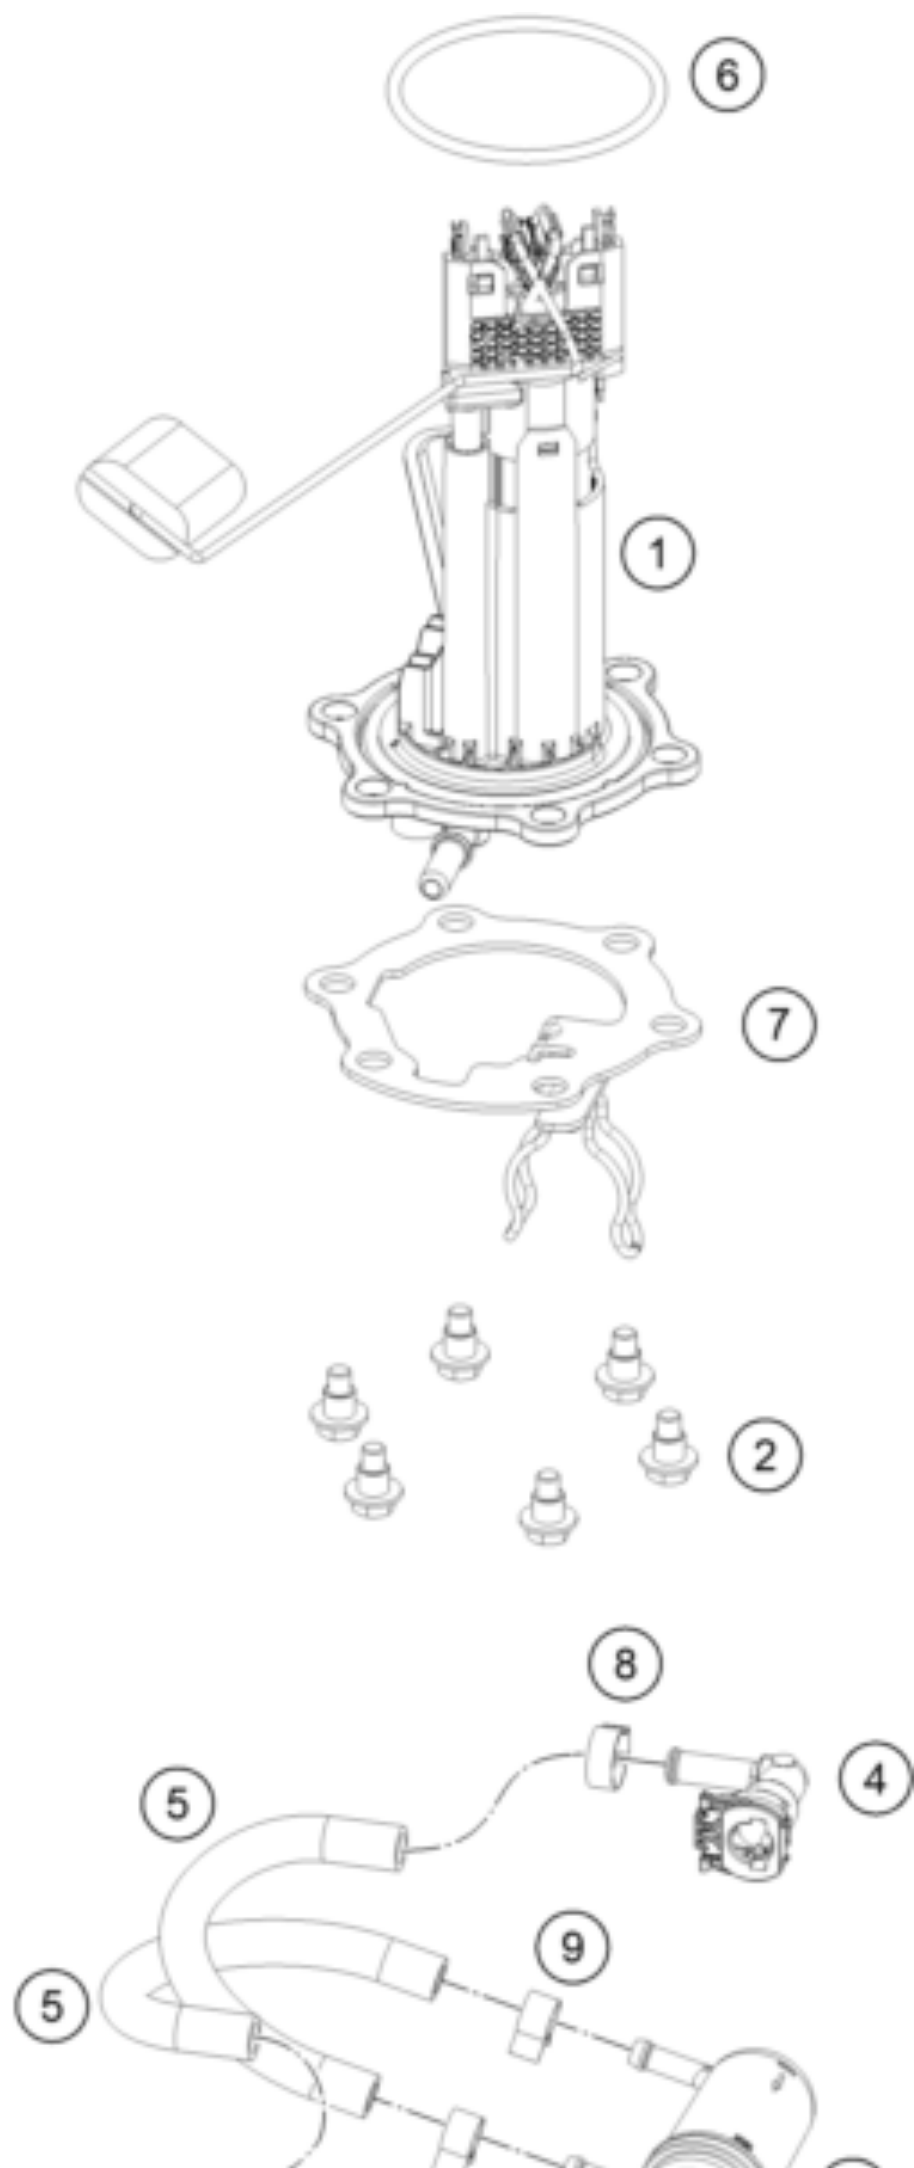

390 Adventure, white - B.D.

2020 <2020><EU><F5303T7L>

FUEL PUMP

55896

---

Pos	Part Number	Description	Additional Text	Quantity
1	95807088000	Fuel pump		1.00
2	J031060186	screw butn head-m6x1x18xbrxst		6.00
3	90107018000	FUEL FILTER		1.00
4	28107028000	Angle piece		2.00
5	95807016050	Hose, gasoline resistant		2.00
6	93007089000	Fuel pump seal		1.00
7	95807013050	Fuel pump flange		1.00
8	00050148706	clamp quick connector end perm		2.00
9	90107018011	CLAMP 10MM		3.00
10	J600000626600	Fuel hose		1.00
11	90607017003	SPRING BAND CLAMP D13		1.00
12	95807088020	Fuel pump reinforcement plate		1.00