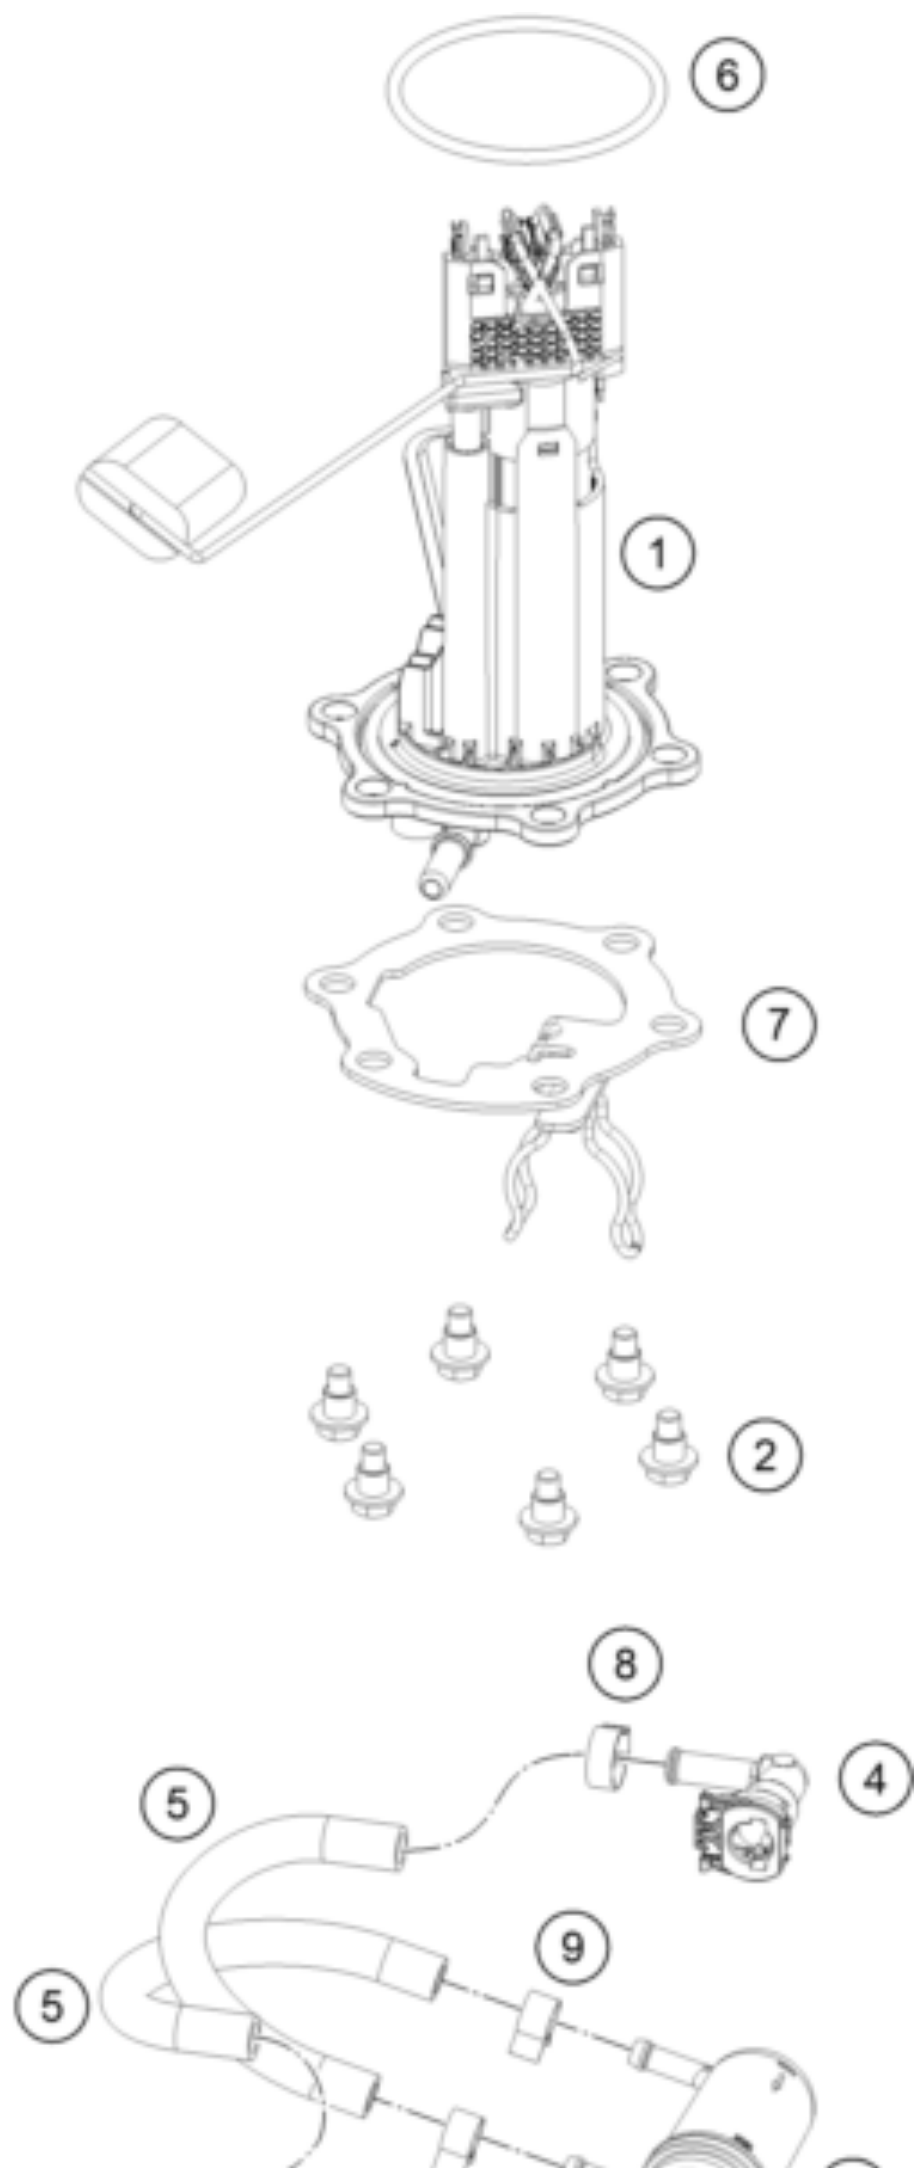

250 ADVENTURE, black - B.D. 2021 <2021><EU><F5203U8L>  
FUEL PUMP  
55896

---

Pos	Part Number	Description	Additional Text	Quantity
1	95807088000	Fuel pump		1.00
2	J031060186	screw butn head-m6x1x18xbrxst		6.00
3	90107018000	FUEL FILTER		1.00
4	28107028000	Angle piece		2.00
5	95807016050	Hose, gasoline resistant		2.00
6	93007089000	Fuel pump seal		1.00
7	95807013050	Fuel pump flange		1.00
8	00050148706	clamp quick connector end perm		2.00
9	90107018011	CLAMP 10MM		3.00
10	J600000626600	Fuel hose		1.00
11	90607017003	SPRING BAND CLAMP D13		1.00
12	95807088020	Fuel pump reinforcement plate		1.00