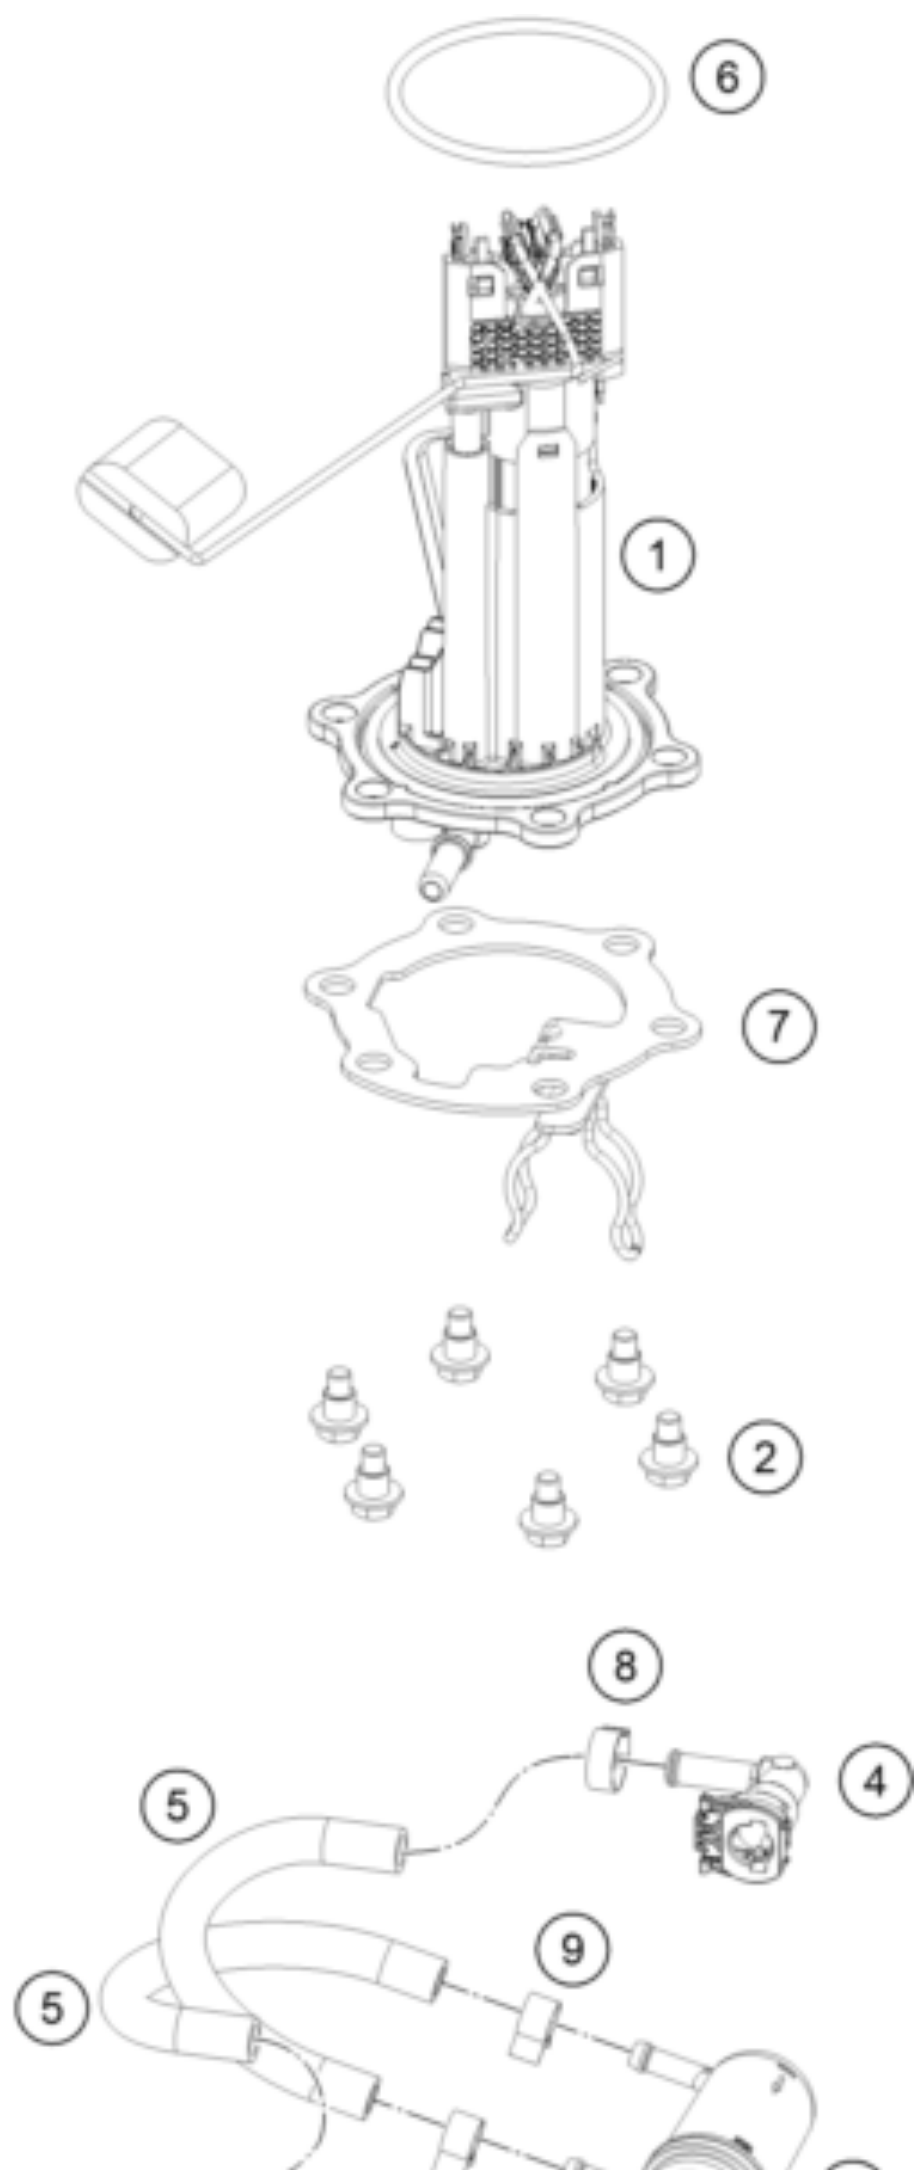

250 ADVENTURE, orange - B.D. 2021 <2021><EU><F5203U7L>  
FUEL PUMP  
55896

---

Pos	Part Number	Description	Additional Text	Quantity
1	95807088000	Fuel pump		1.00
2	J031060186	screw butn head-m6x1x18xbrxst		6.00
3	90107018000	FUEL FILTER		1.00
4	28107028000	Angle piece		2.00
5	95807016050	Hose, gasoline resistant		2.00
6	93007089000	Fuel pump seal		1.00
7	95807013050	Fuel pump flange		1.00
8	00050148706	clamp quick connector end perm		2.00
9	90107018011	CLAMP 10MM		3.00
10	J600000626600	Fuel hose		1.00
11	90607017003	SPRING BAND CLAMP D13		1.00
12	95807088020	Fuel pump reinforcement plate		1.00