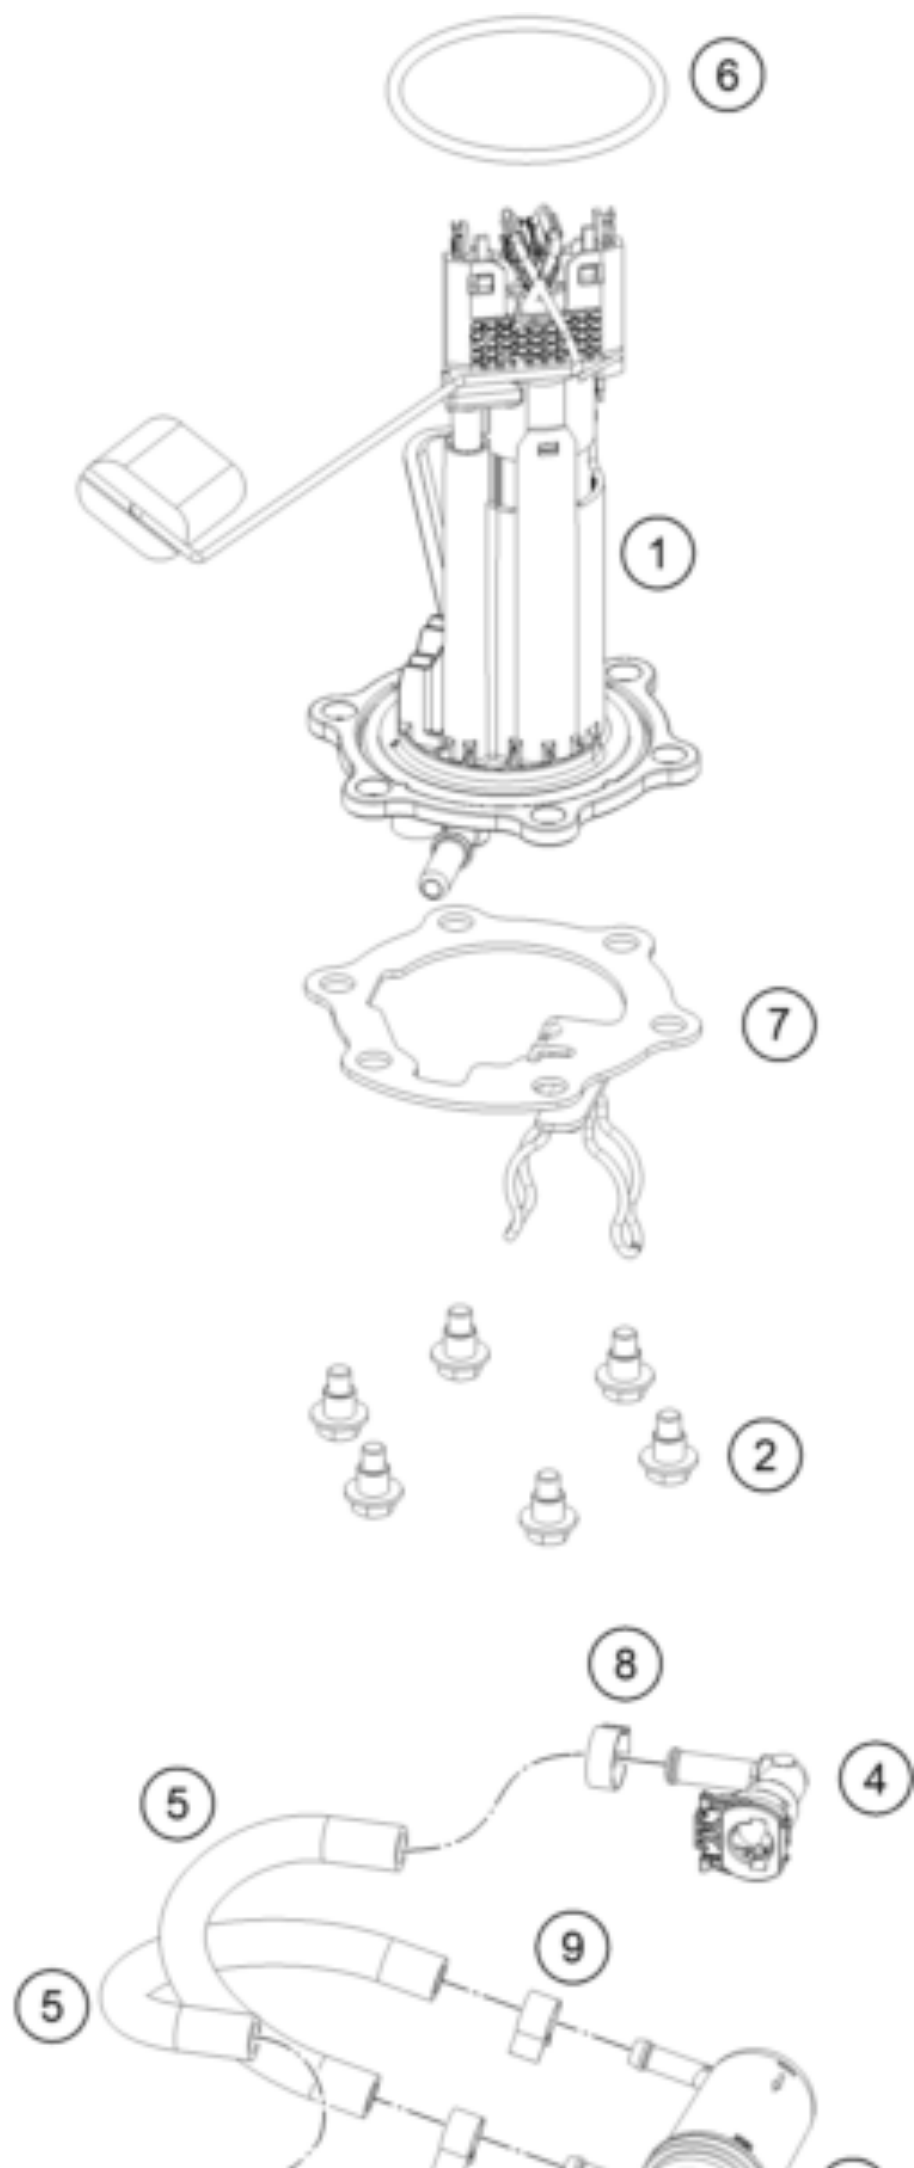

250 ADVENTURE, orange - CKD 2021 <2021><CO><F5241U5>
FUEL PUMP
55896

Pos	Part Number	Description	Additional Text	Quantity
1	95807088000	Fuel pump		1.00
2	J031060186	screw butn head-m6x1x18xbrxst		6.00
3	90107018000	FUEL FILTER		1.00
4	28107028000	Angle piece		2.00
5	95807016050	Hose, gasoline resistant		2.00
6	93007089000	Fuel pump seal		1.00
7	95807013050	Fuel pump flange		1.00
8	00050148706	clamp quick connector end perm		2.00
9	90107018011	CLAMP 10MM		3.00
10	J600000626600	Fuel hose		1.00
11	90607017003	SPRING BAND CLAMP D13		1.00
12	95807088020	Fuel pump reinforcement plate		1.00