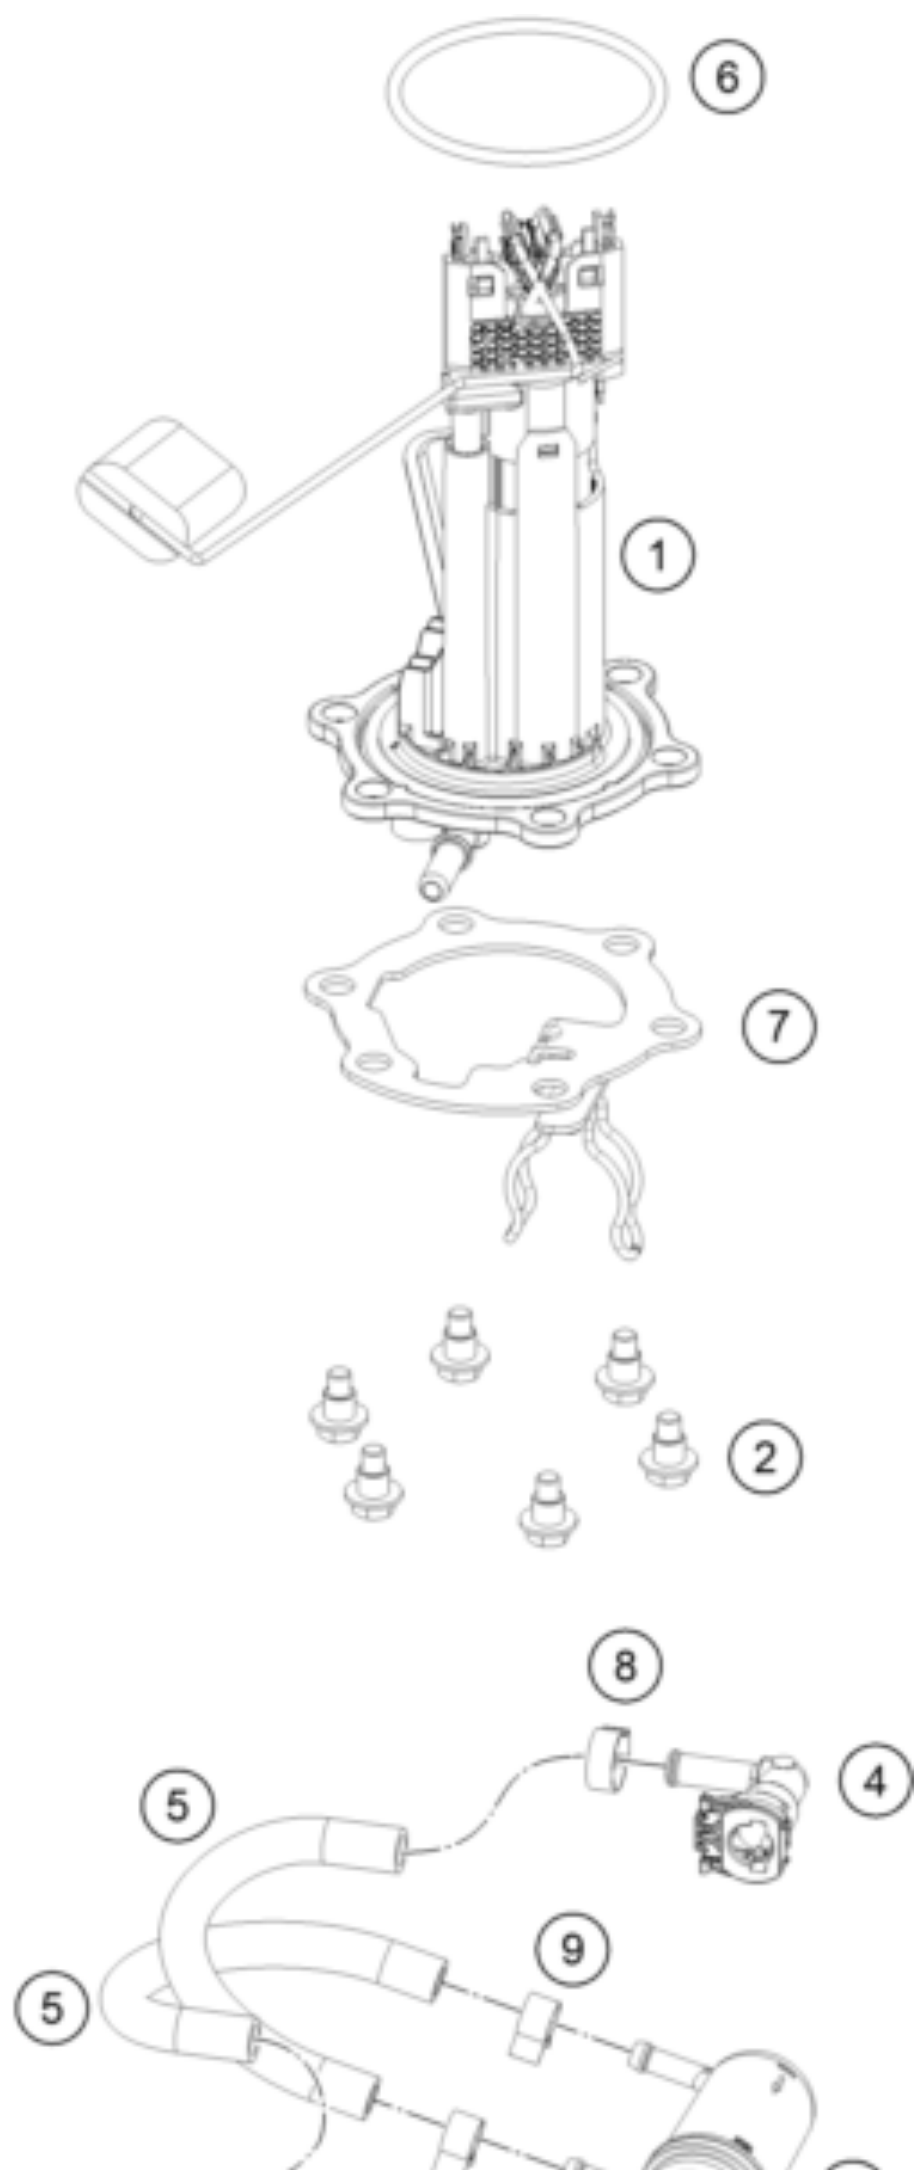

390 ADVENTURE, orange - CKD 2021 <2021><MY><F5389U6>
FUEL PUMP
55896

Pos	Part Number	Description	Additional Text	Quantity
1	95807088000	Fuel pump		1.00
2	J031060186	screw butn head-m6x1x18xbrxst		6.00
3	90107018000	FUEL FILTER		1.00
4	28107028000	Angle piece		2.00
5	95807016050	Hose, gasoline resistant		2.00
6	93007089000	Fuel pump seal		1.00
7	95807013050	Fuel pump flange		1.00
8	00050148706	clamp quick connector end perm		2.00
9	90107018011	CLAMP 10MM		3.00
10	J600000626600	Fuel hose		1.00
11	90607017003	SPRING BAND CLAMP D13		1.00
12	95807088020	Fuel pump reinforcement plate		1.00