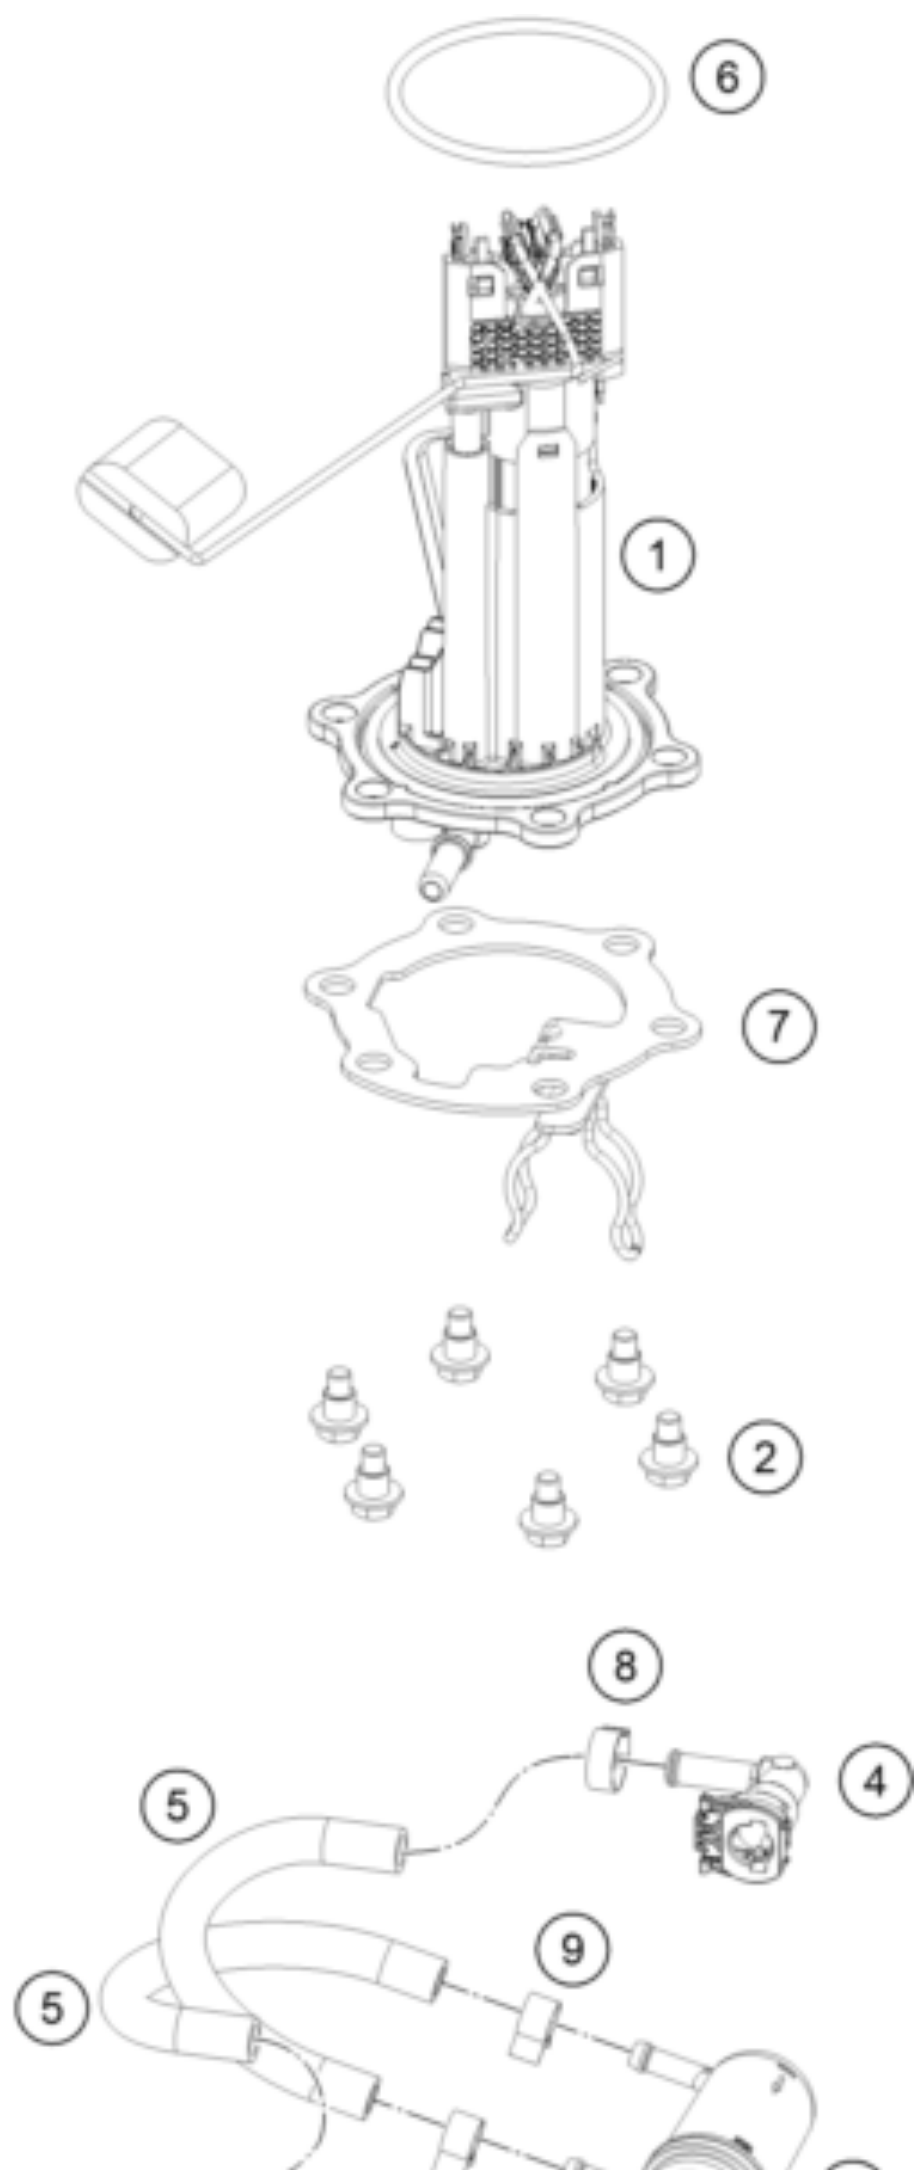

390 ADVENTURE, white - CKD 2021 <2021><MY><F5389U5>  
FUEL PUMP  
55896

---

Pos	Part Number	Description	Additional Text	Quantity
1	95807088000	Fuel pump		1.00
2	J031060186	screw butn head-m6x1x18xbrxst		6.00
3	90107018000	FUEL FILTER		1.00
4	28107028000	Angle piece		2.00
5	95807016050	Hose, gasoline resistant		2.00
6	93007089000	Fuel pump seal		1.00
7	95807013050	Fuel pump flange		1.00
8	00050148706	clamp quick connector end perm		2.00
9	90107018011	CLAMP 10MM		3.00
10	J600000626600	Fuel hose		1.00
11	90607017003	SPRING BAND CLAMP D13		1.00
12	95807088020	Fuel pump reinforcement plate		1.00