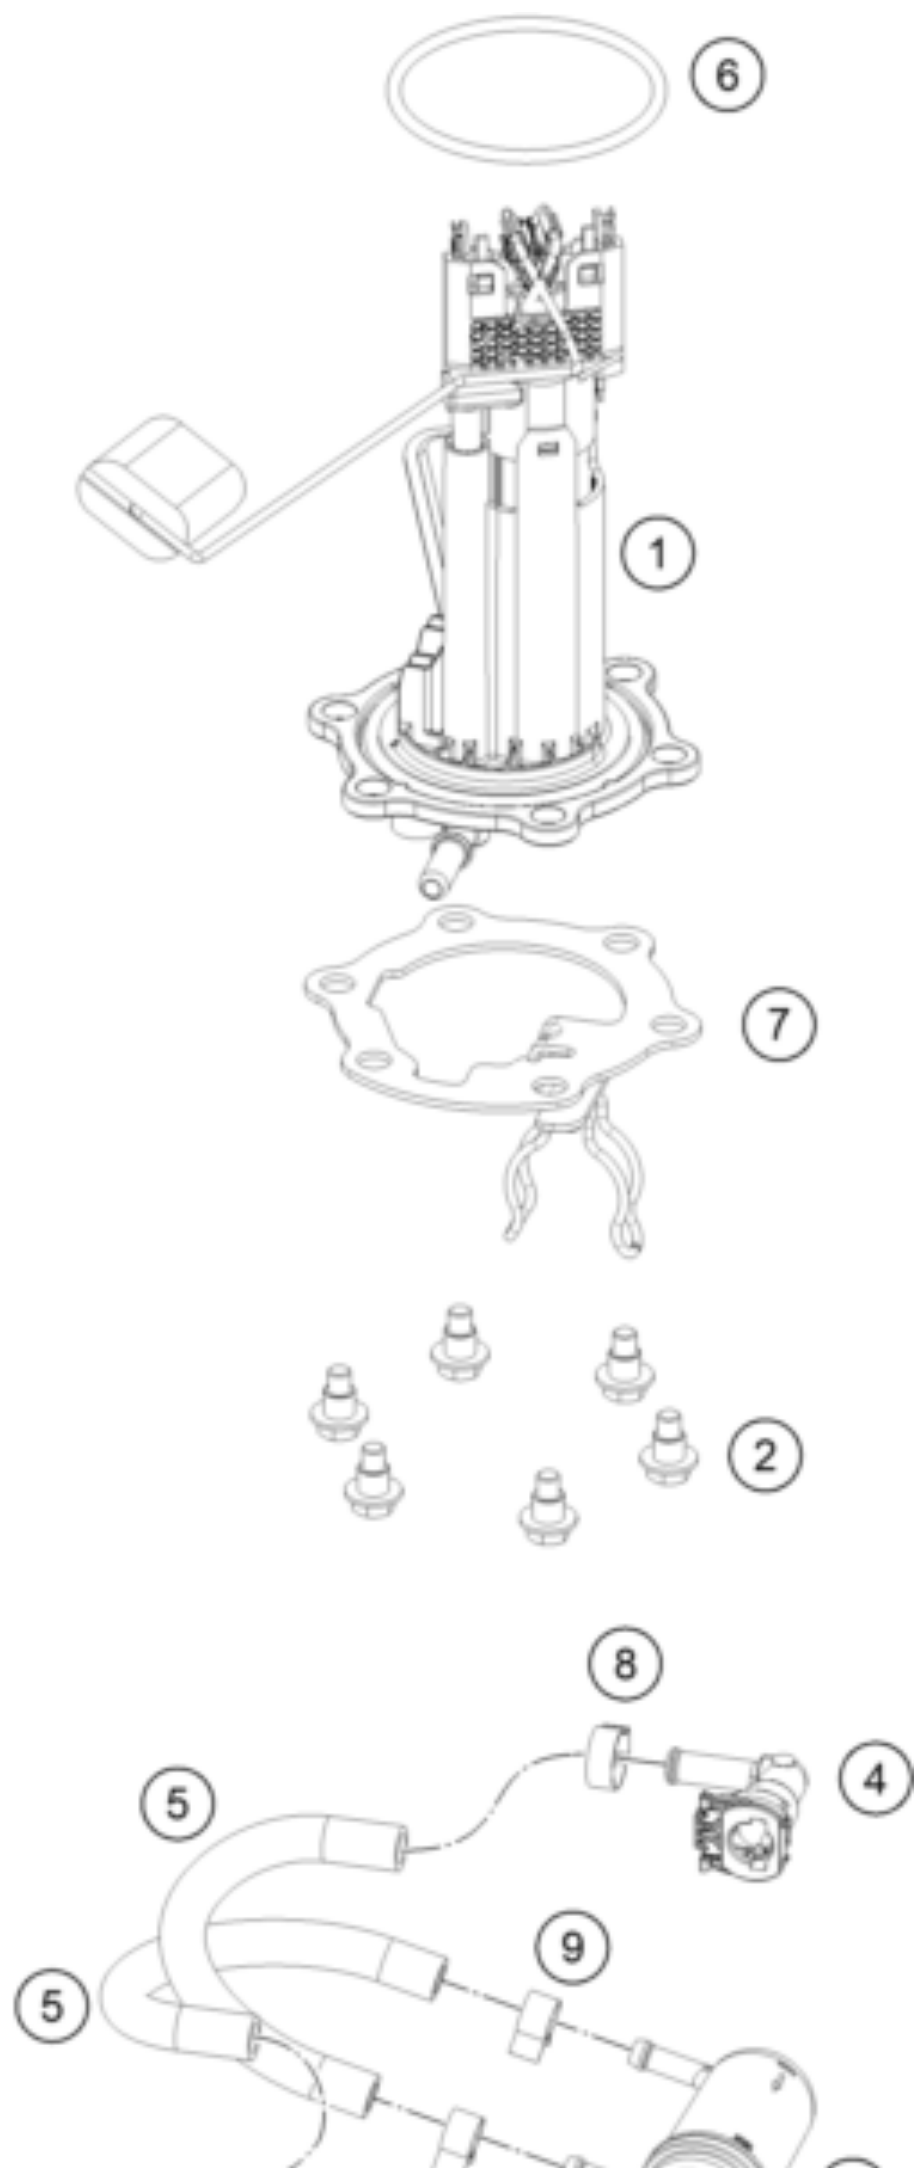

390 ADVENTURE, orange - CKD 2021 <2021><PH><F5382U6>
FUEL PUMP
55896

Pos	Part Number	Description	Additional Text	Quantity
1	95807088000	Fuel pump		1.00
2	J031060186	screw butn head-m6x1x18xbrxst		6.00
3	90107018000	FUEL FILTER		1.00
4	28107028000	Angle piece		2.00
5	95807016050	Hose, gasoline resistant		2.00
6	93007089000	Fuel pump seal		1.00
7	95807013050	Fuel pump flange		1.00
8	00050148706	clamp quick connector end perm		2.00
9	90107018011	CLAMP 10MM		3.00
10	J600000626600	Fuel hose		1.00
11	90607017003	SPRING BAND CLAMP D13		1.00
12	95807088020	Fuel pump reinforcement plate		1.00