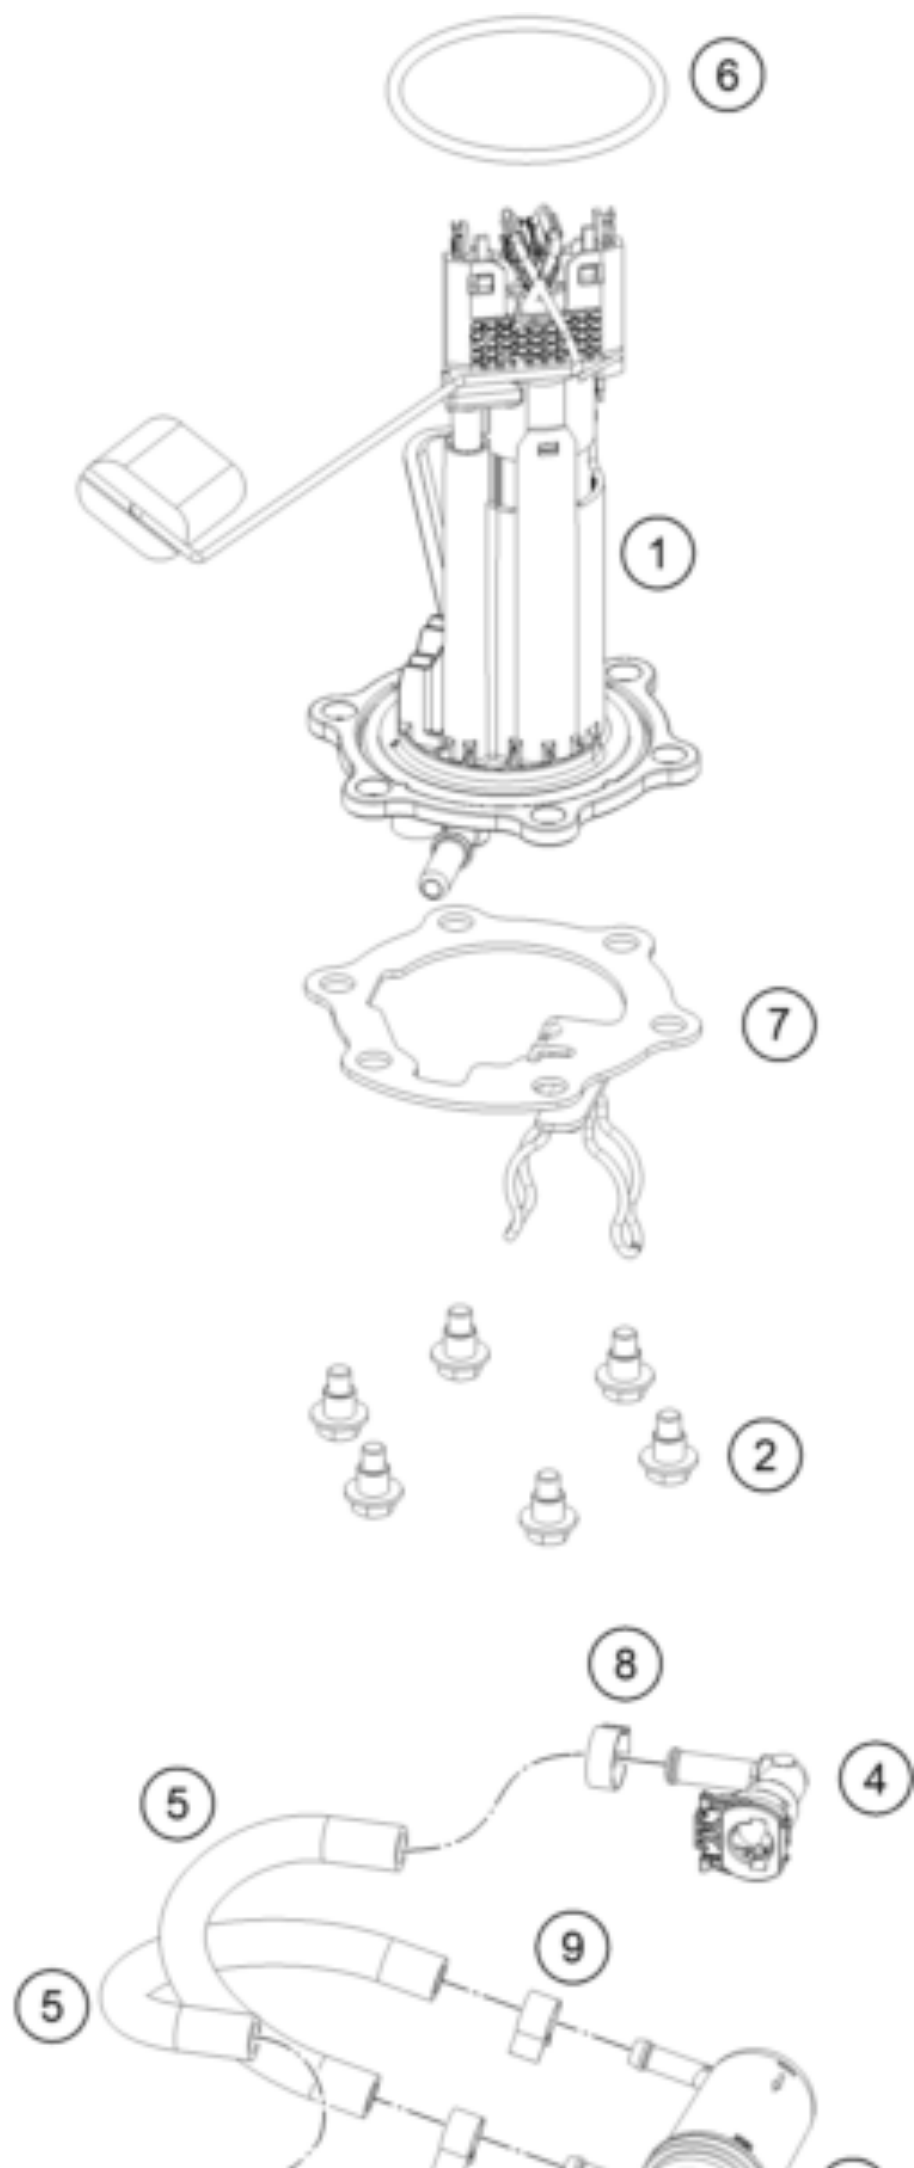

390 ADVENTURE, white - CKD 2021 <2021><PH><F5382U5>
FUEL PUMP
55896

Pos	Part Number	Description	Additional Text	Quantity
1	95807088000	Fuel pump		1.00
2	J031060186	screw butn head-m6x1x18xbrxst		6.00
3	90107018000	FUEL FILTER		1.00
4	28107028000	Angle piece		2.00
5	95807016050	Hose, gasoline resistant		2.00
6	93007089000	Fuel pump seal		1.00
7	95807013050	Fuel pump flange		1.00
8	00050148706	clamp quick connector end perm		2.00
9	90107018011	CLAMP 10MM		3.00
10	J600000626600	Fuel hose		1.00
11	90607017003	SPRING BAND CLAMP D13		1.00
12	95807088020	Fuel pump reinforcement plate		1.00