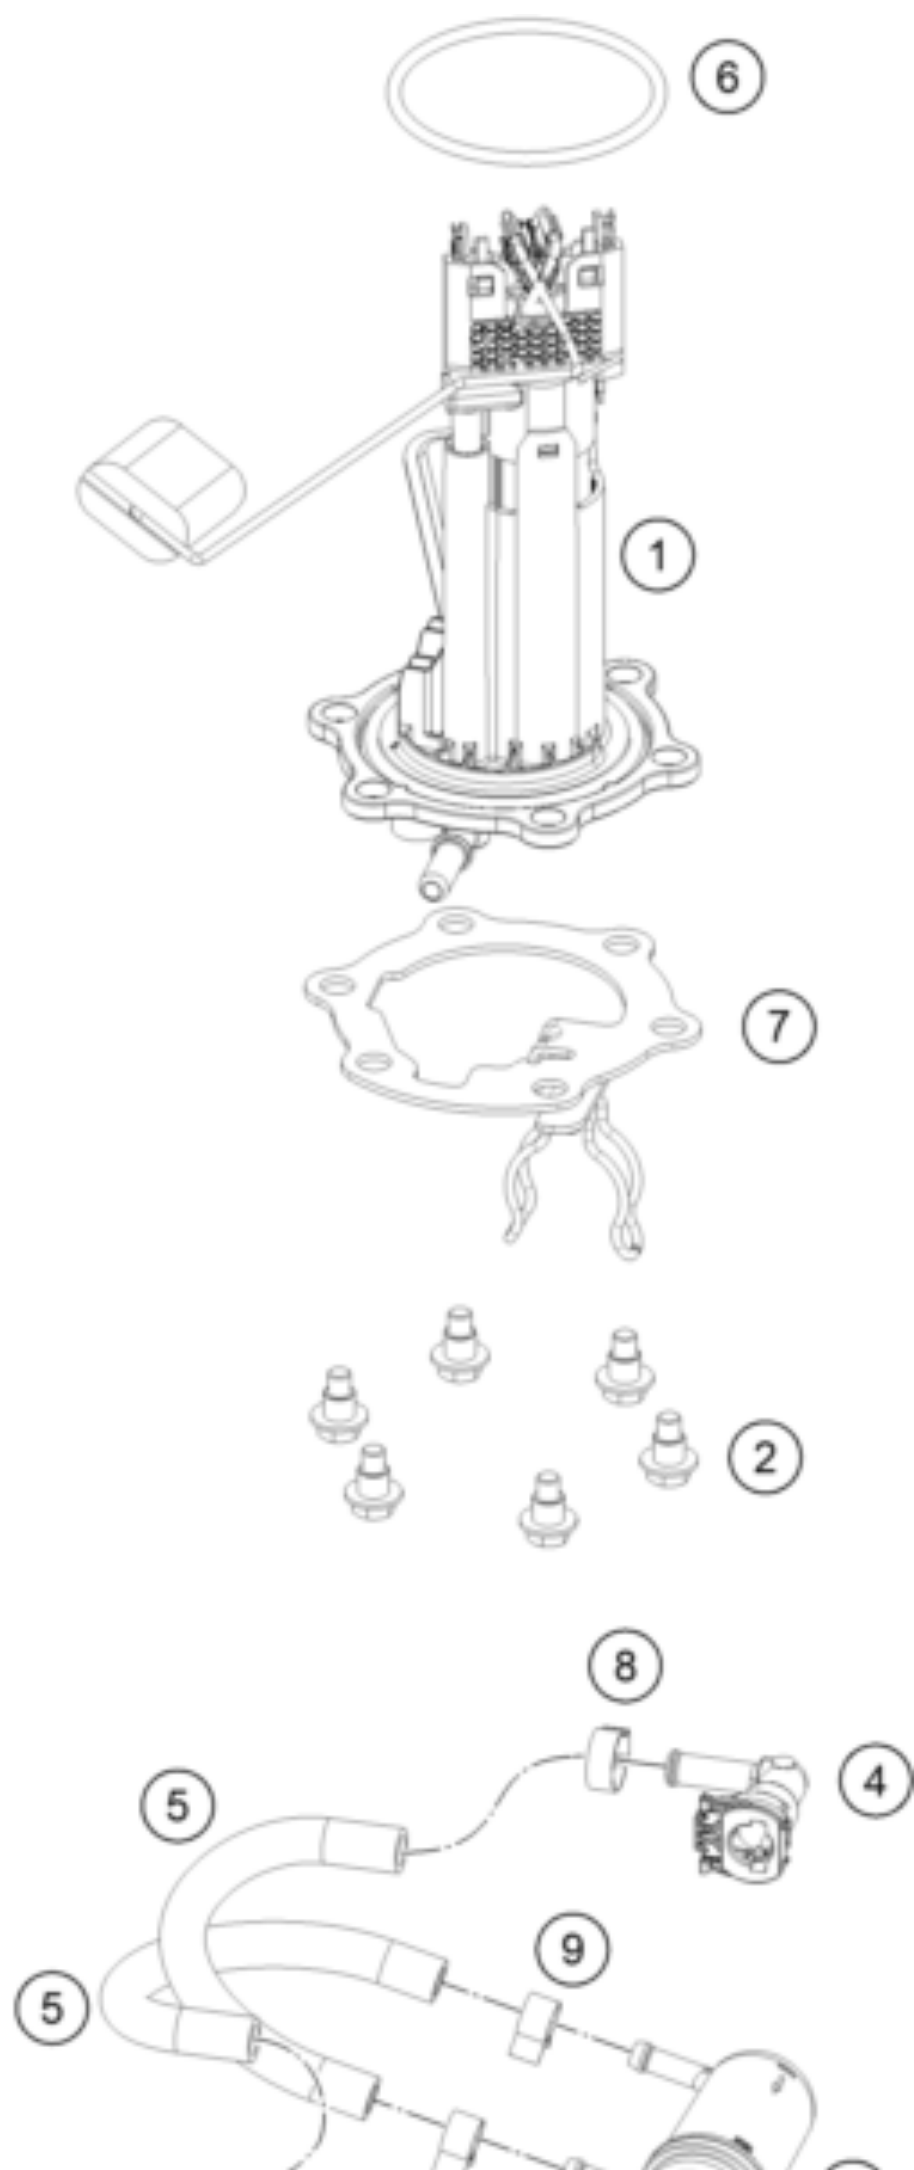

390 ADVENTURE, white - CKD 2021 <2021><PH><F5382U5>  
FUEL PUMP  
55896

---

Pos	Part Number	Description	Additional Text	Quantity
1	95807088000	Fuel pump		1.00
2	J031060186	screw butn head-m6x1x18xbrxst		6.00
3	90107018000	FUEL FILTER		1.00
4	28107028000	Angle piece		2.00
5	95807016050	Hose, gasoline resistant		2.00
6	93007089000	Fuel pump seal		1.00
7	95807013050	Fuel pump flange		1.00
8	00050148706	clamp quick connector end perm		2.00
9	90107018011	CLAMP 10MM		3.00
10	J600000626600	Fuel hose		1.00
11	90607017003	SPRING BAND CLAMP D13		1.00
12	95807088020	Fuel pump reinforcement plate		1.00