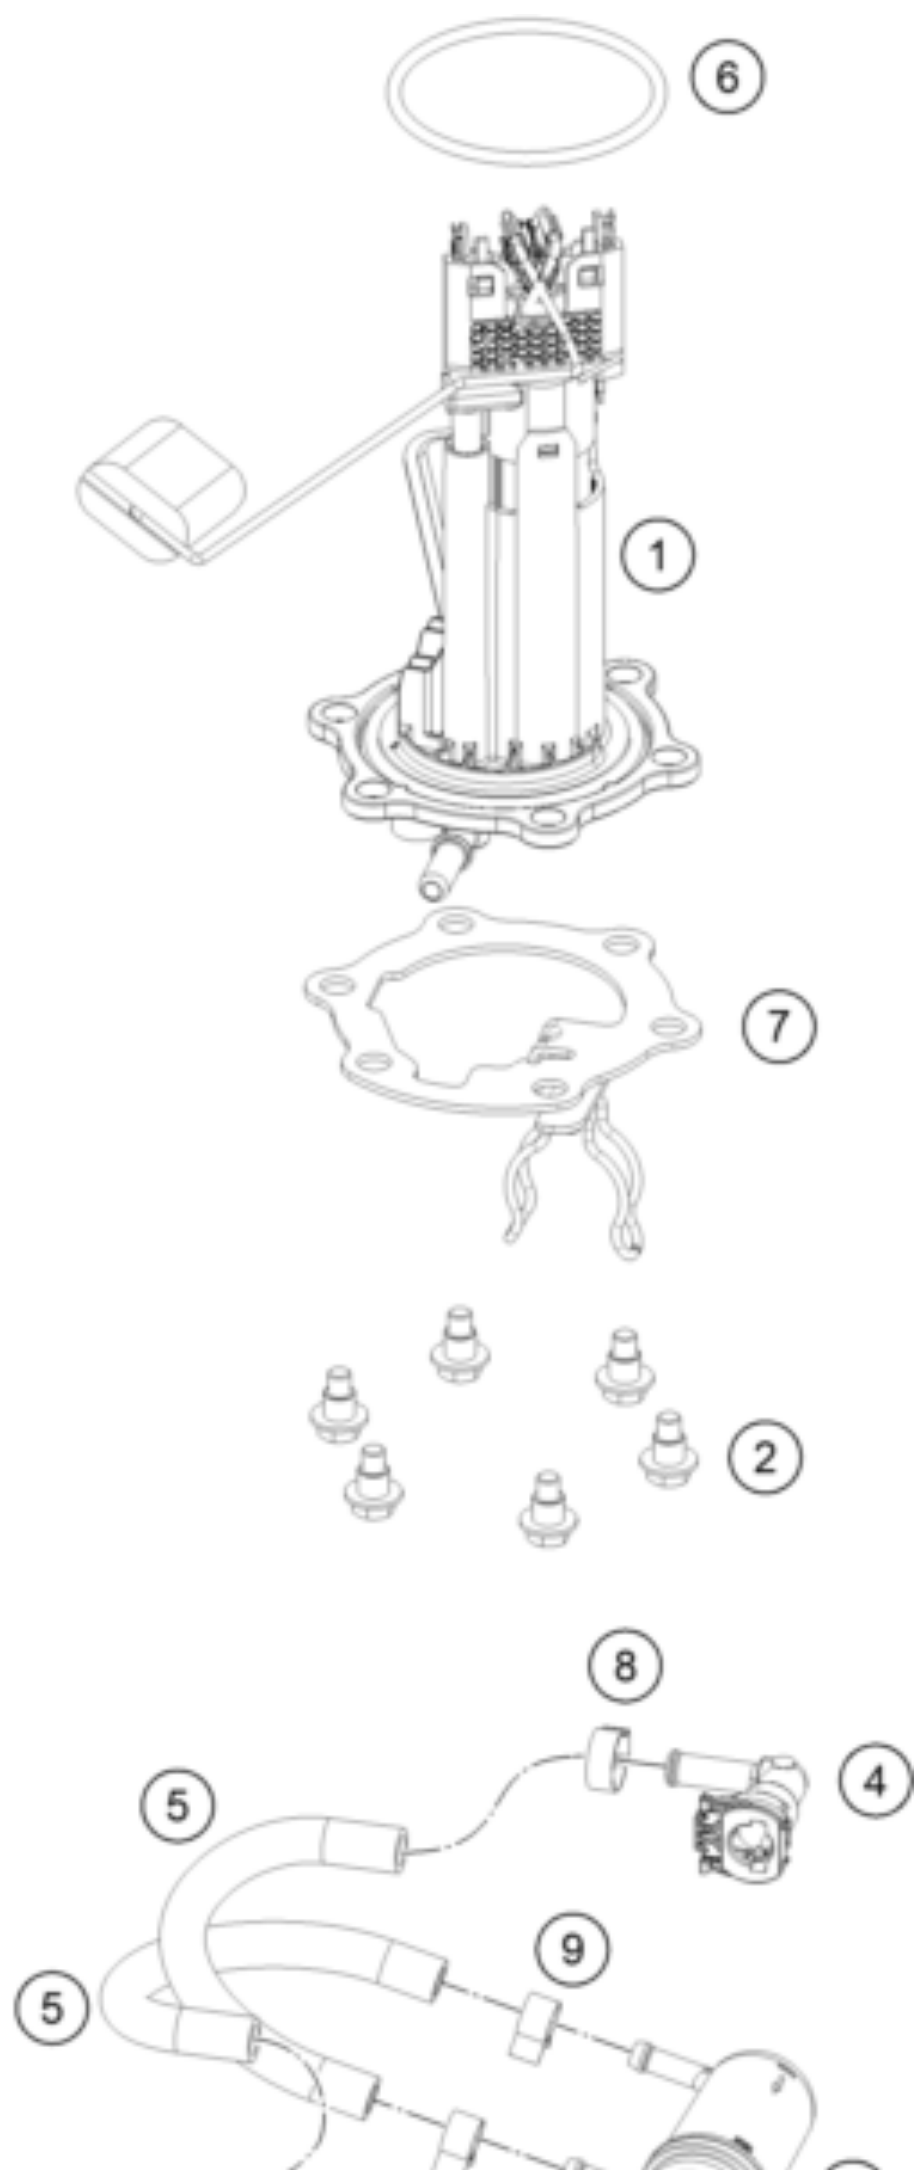

390 ADVENTURE, white - IKD 2021 <2021><AR><F5342U5>
FUEL PUMP
55896

Pos	Part Number	Description	Additional Text	Quantity
1	95807088000	Fuel pump		1.00
2	J031060186	screw butn head-m6x1x18xbrxst		6.00
3	90107018000	FUEL FILTER		1.00
4	28107028000	Angle piece		2.00
5	95807016050	Hose, gasoline resistant		2.00
6	93007089000	Fuel pump seal		1.00
7	95807013050	Fuel pump flange		1.00
8	00050148706	clamp quick connector end perm		2.00
9	90107018011	CLAMP 10MM		3.00
10	J600000626600	Fuel hose		1.00
11	90607017003	SPRING BAND CLAMP D13		1.00
12	95807088020	Fuel pump reinforcement plate		1.00