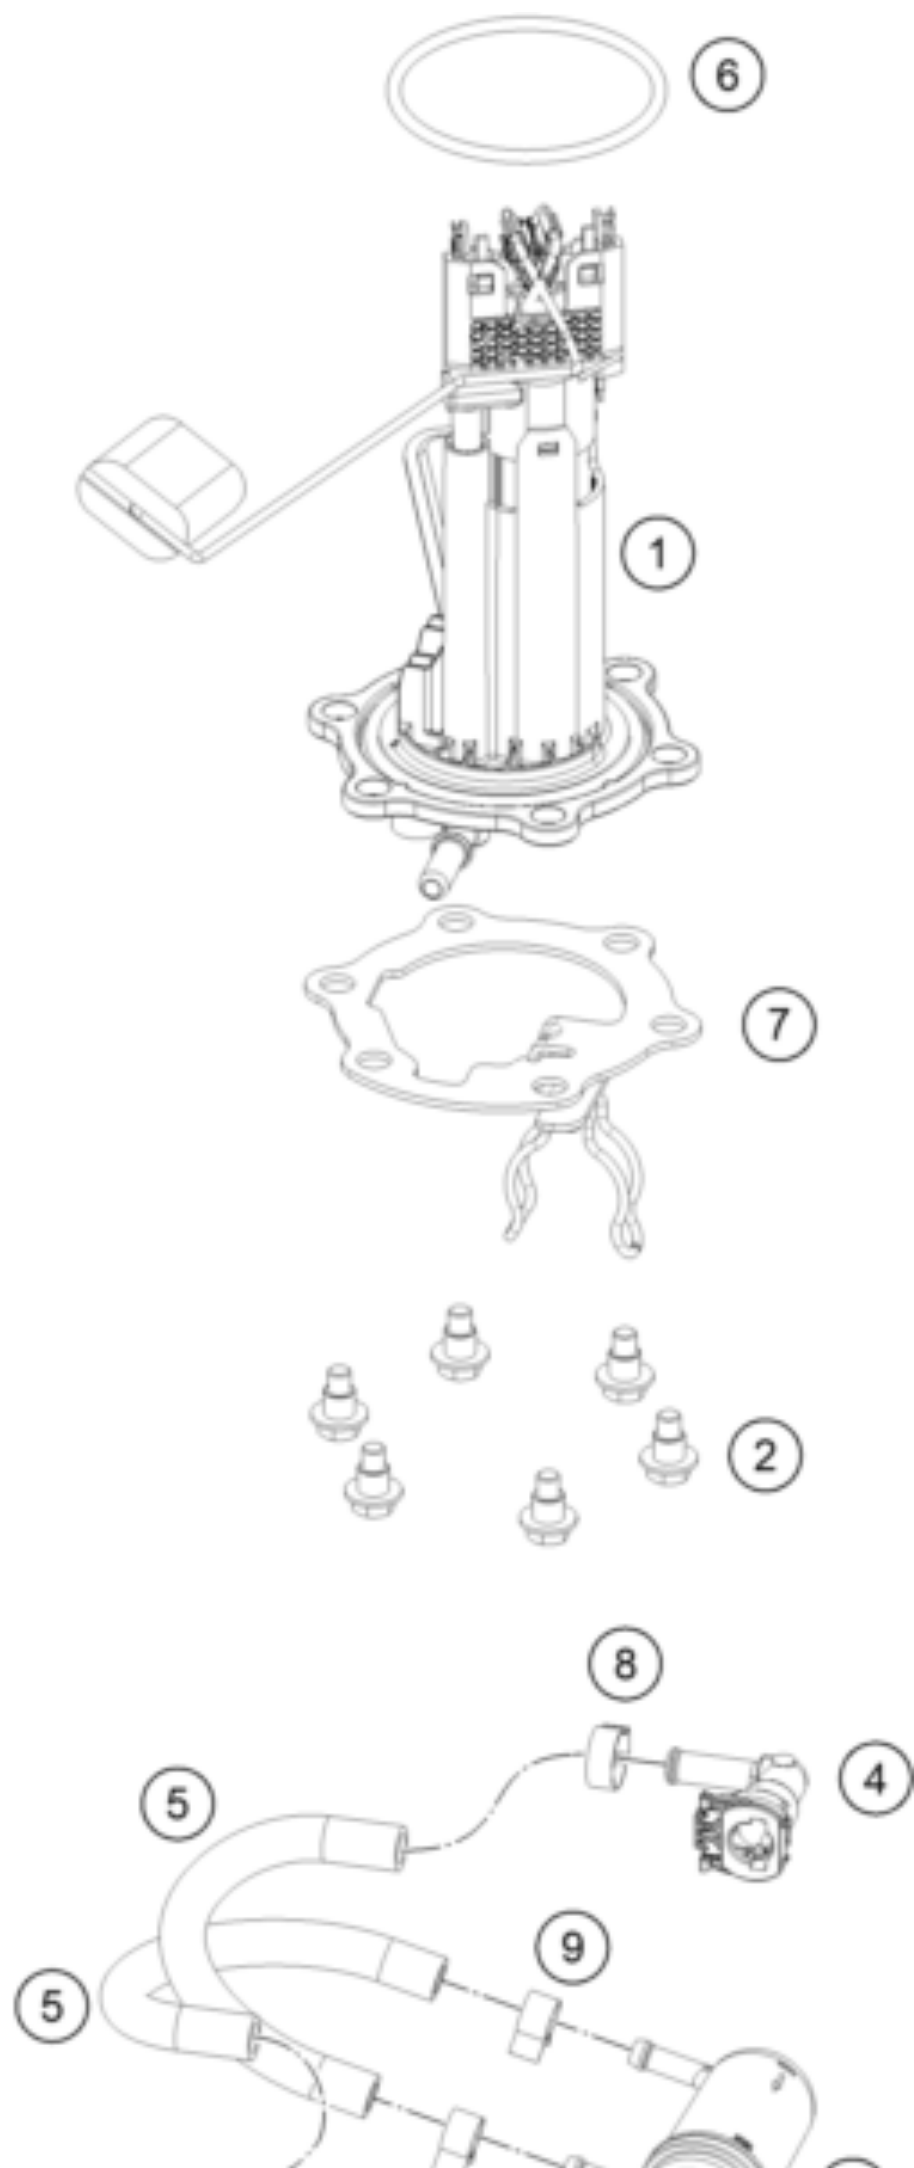

390 ADVENTURE, orange - CKD 2021 <2021><CO><F5341U6>
FUEL PUMP
55896

Pos	Part Number	Description	Additional Text	Quantity
1	95807088000	Fuel pump		1.00
2	J031060186	screw butn head-m6x1x18xbrxst		6.00
3	90107018000	FUEL FILTER		1.00
4	28107028000	Angle piece		2.00
5	95807016050	Hose, gasoline resistant		2.00
6	93007089000	Fuel pump seal		1.00
7	95807013050	Fuel pump flange		1.00
8	00050148706	clamp quick connector end perm		2.00
9	90107018011	CLAMP 10MM		3.00
10	J600000626600	Fuel hose		1.00
11	90607017003	SPRING BAND CLAMP D13		1.00
12	95807088020	Fuel pump reinforcement plate		1.00