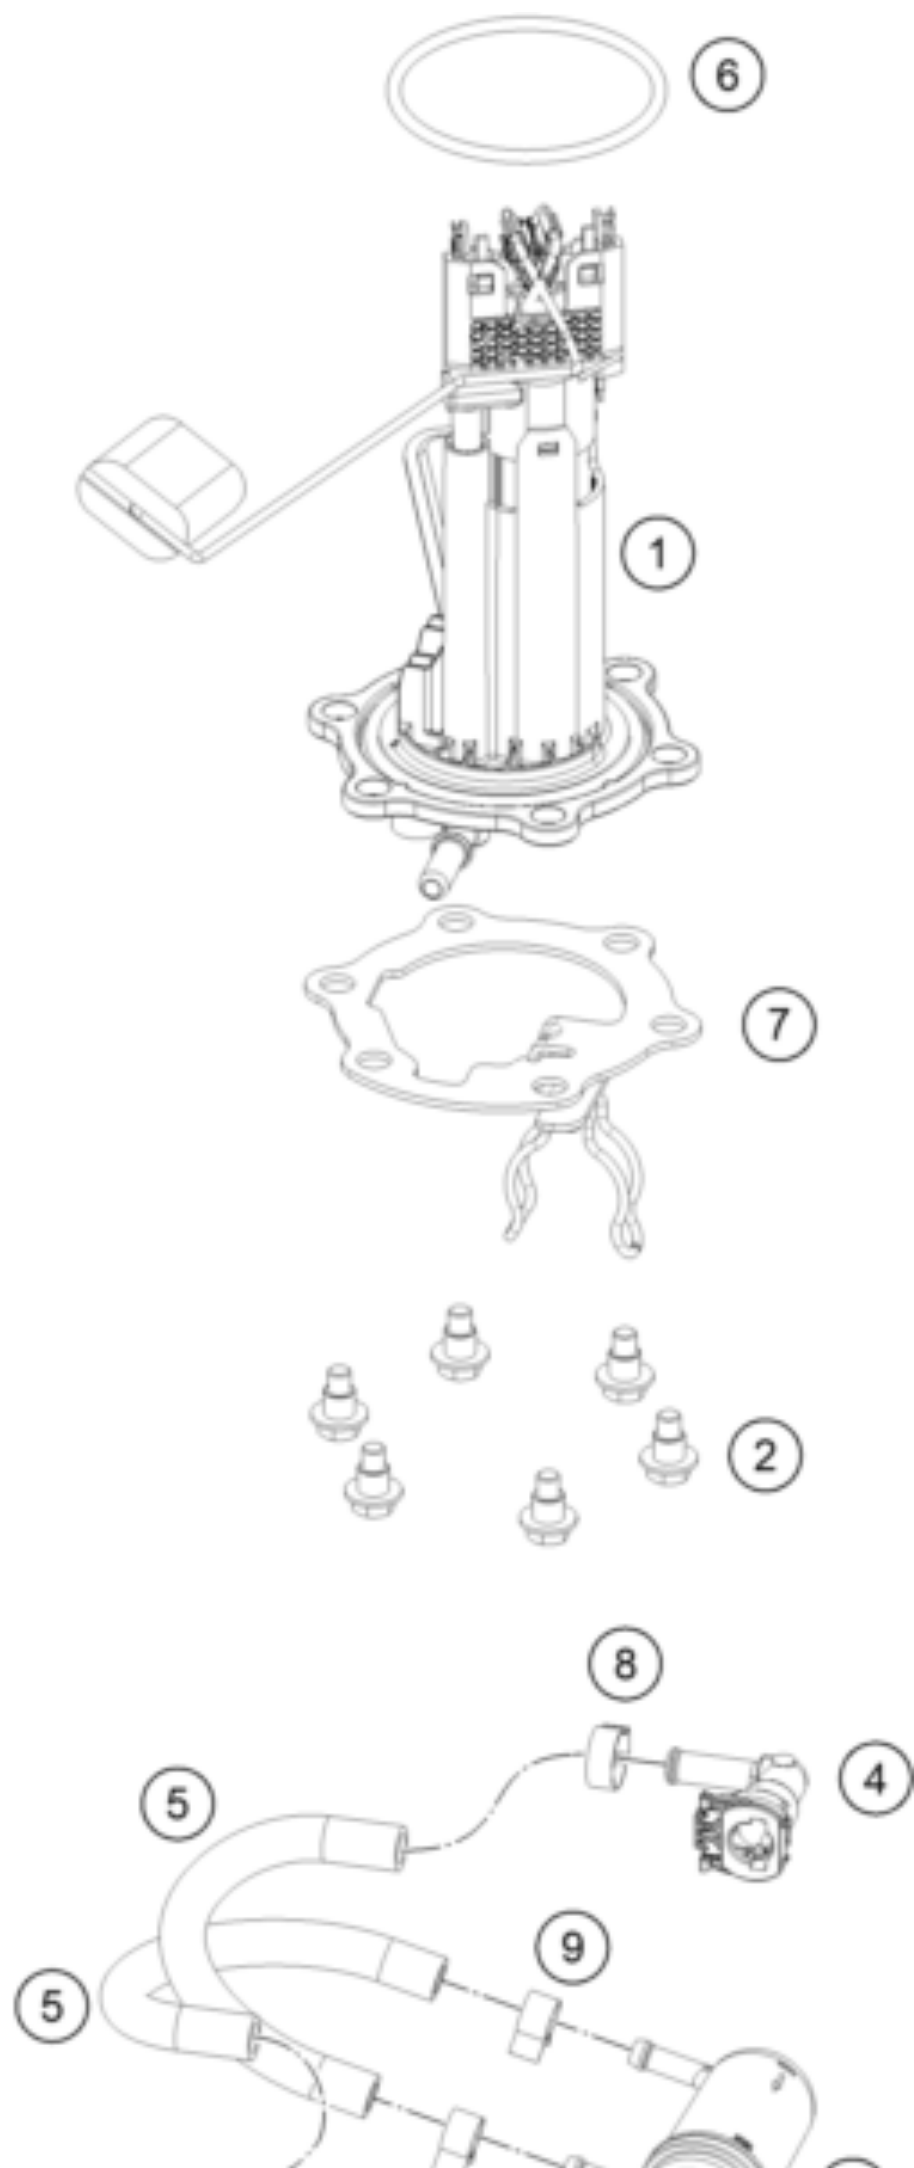

390 ADVENTURE, white - CKD 2021 <2021><CO><F5341U5>  
FUEL PUMP  
55896

---

Pos	Part Number	Description	Additional Text	Quantity
1	95807088000	Fuel pump		1.00
2	J031060186	screw butn head-m6x1x18xbrxst		6.00
3	90107018000	FUEL FILTER		1.00
4	28107028000	Angle piece		2.00
5	95807016050	Hose, gasoline resistant		2.00
6	93007089000	Fuel pump seal		1.00
7	95807013050	Fuel pump flange		1.00
8	00050148706	clamp quick connector end perm		2.00
9	90107018011	CLAMP 10MM		3.00
10	J600000626600	Fuel hose		1.00
11	90607017003	SPRING BAND CLAMP D13		1.00
12	95807088020	Fuel pump reinforcement plate		1.00