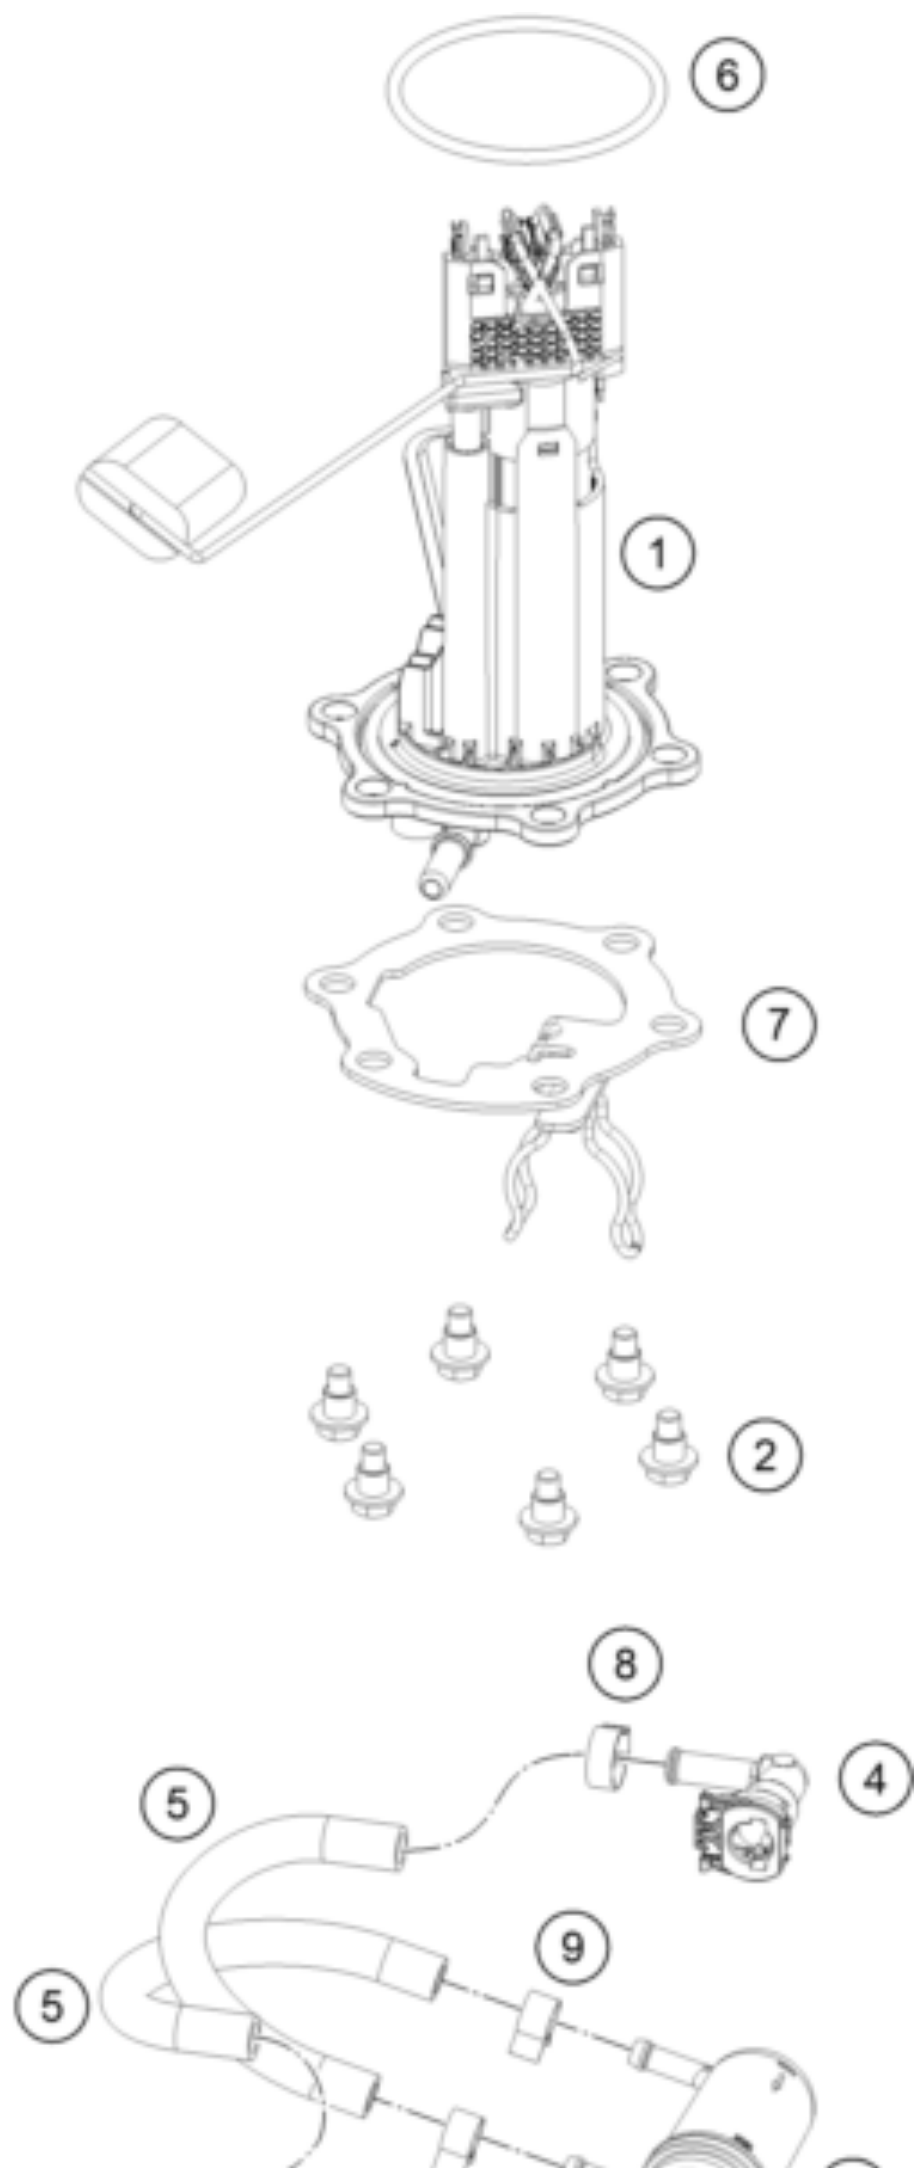

250 ADVENTURE, black - CKD 2021 <2021><MY><F5289U6>
FUEL PUMP
55896

Pos	Part Number	Description	Additional Text	Quantity
1	95807088000	Fuel pump		1.00
2	J031060186	screw butn head-m6x1x18xbrxst		6.00
3	90107018000	FUEL FILTER		1.00
4	28107028000	Angle piece		2.00
5	95807016050	Hose, gasoline resistant		2.00
6	93007089000	Fuel pump seal		1.00
7	95807013050	Fuel pump flange		1.00
8	00050148706	clamp quick connector end perm		2.00
9	90107018011	CLAMP 10MM		3.00
10	J600000626600	Fuel hose		1.00
11	90607017003	SPRING BAND CLAMP D13		1.00
12	95807088020	Fuel pump reinforcement plate		1.00