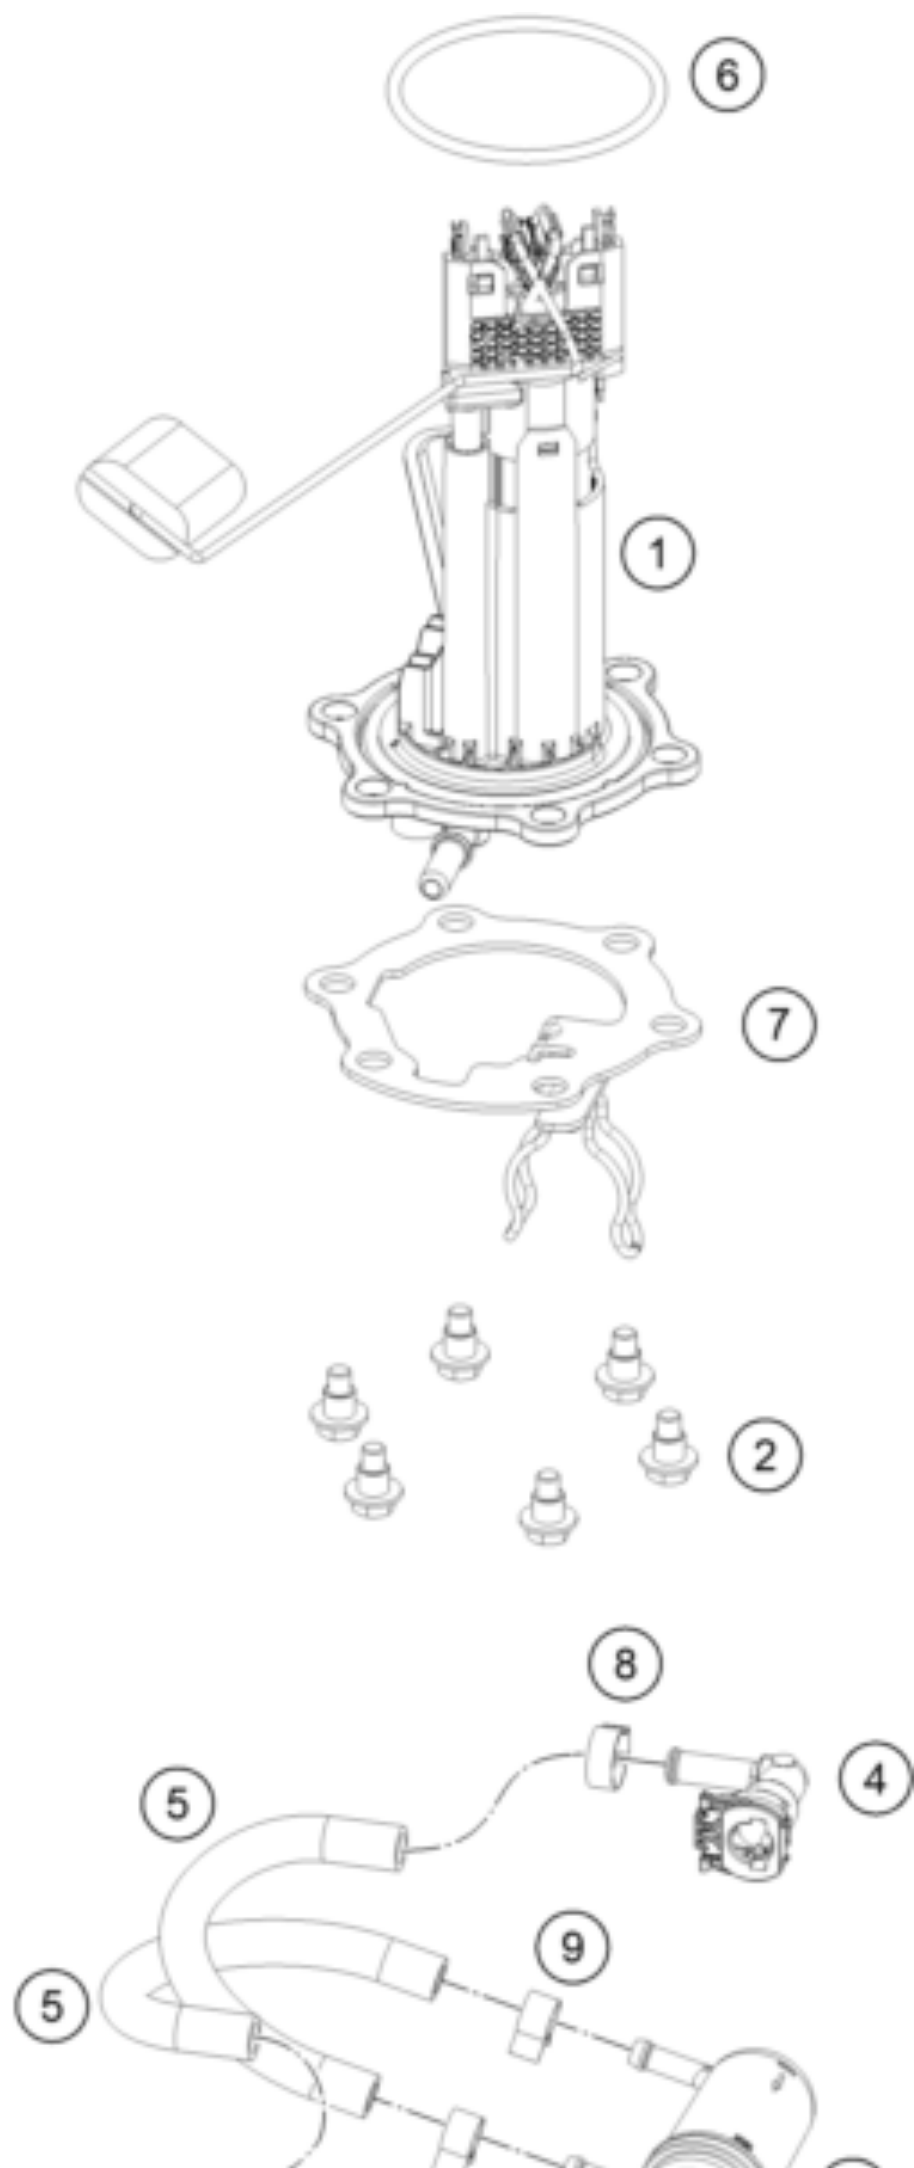

250 ADVENTURE, black 2021 <2021><TH><F5283U6>  
FUEL PUMP  
55896

---

Pos	Part Number	Description	Additional Text	Quantity
1	95807088000	Fuel pump		1.00
2	J031060186	screw butn head-m6x1x18xbrxst		6.00
3	90107018000	FUEL FILTER		1.00
4	28107028000	Angle piece		2.00
5	95807016050	Hose, gasoline resistant		2.00
6	93007089000	Fuel pump seal		1.00
7	95807013050	Fuel pump flange		1.00
8	00050148706	clamp quick connector end perm		2.00
9	90107018011	CLAMP 10MM		3.00
10	J600000626600	Fuel hose		1.00
11	90607017003	SPRING BAND CLAMP D13		1.00
12	95807088020	Fuel pump reinforcement plate		1.00