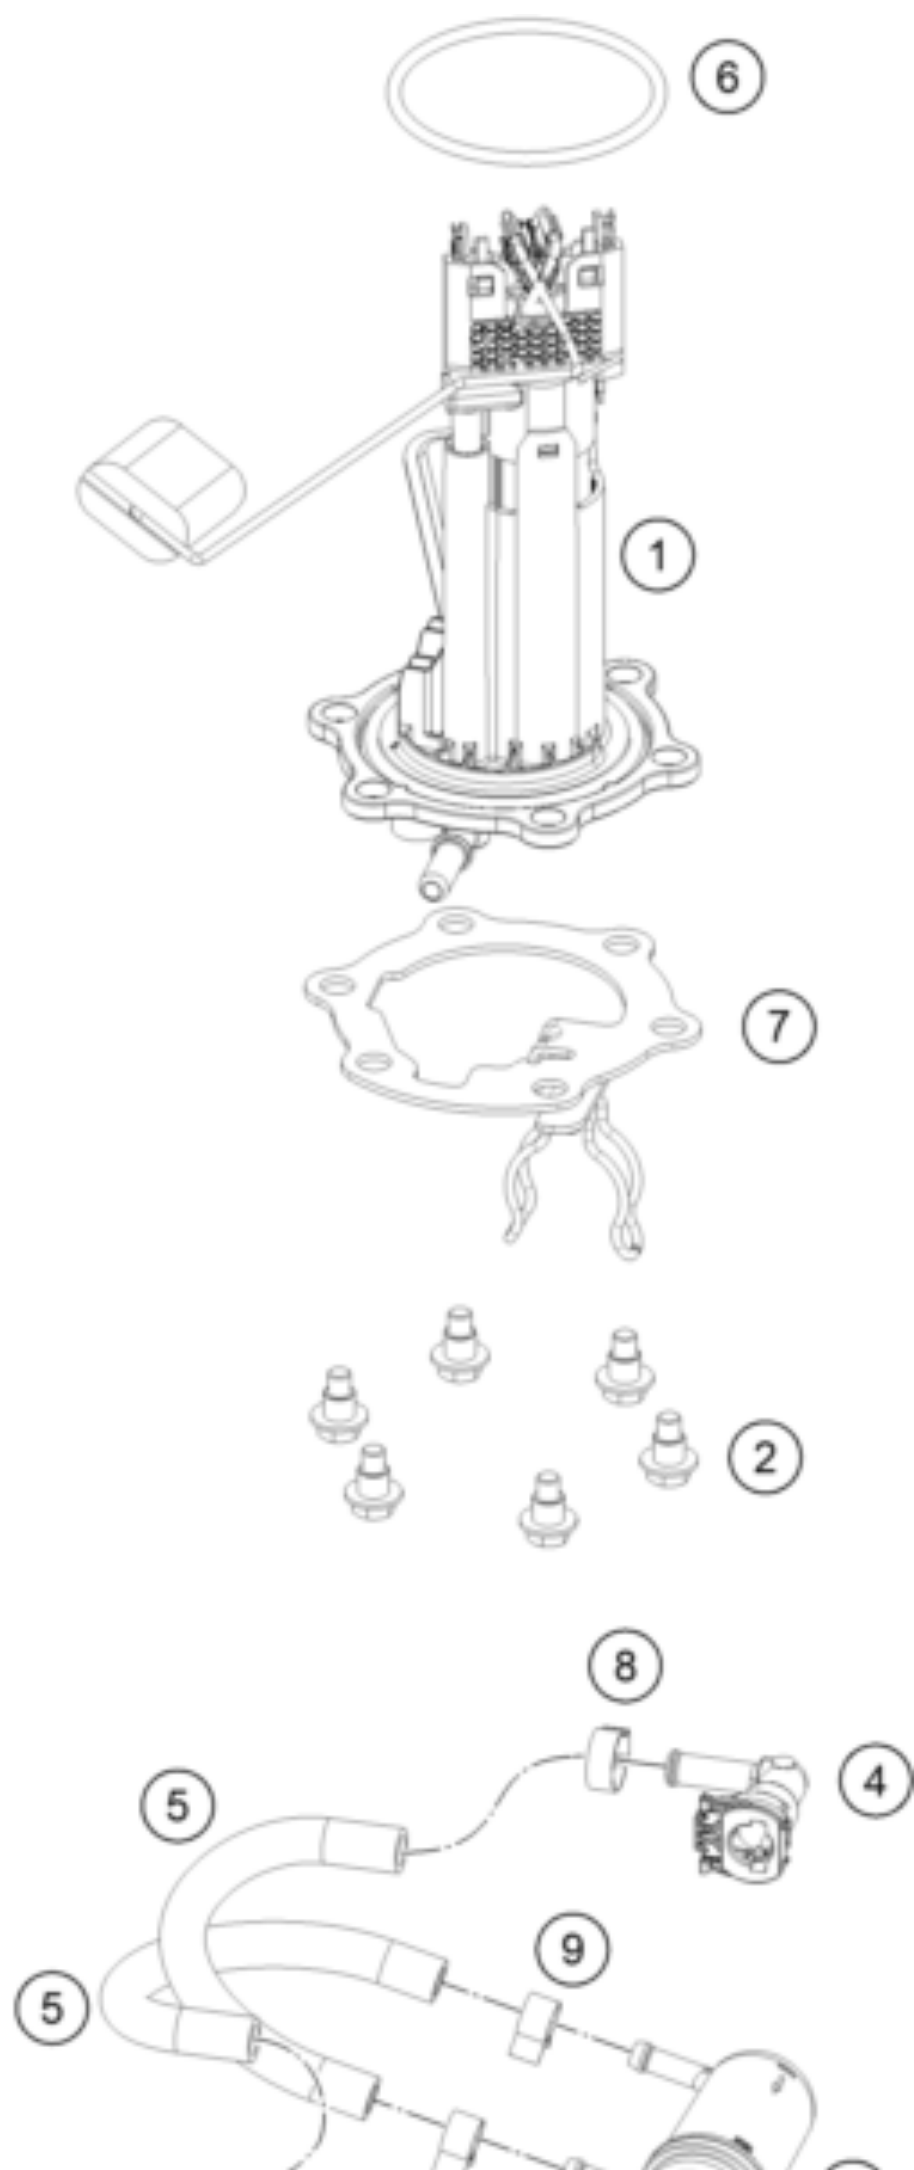

250 ADVENTURE, black - IKD 2021 <2021><AR><F5242U6>
FUEL PUMP
55896

Pos	Part Number	Description	Additional Text	Quantity
1	95807088000	Fuel pump		1.00
2	J031060186	screw butn head-m6x1x18xbrxst		6.00
3	90107018000	FUEL FILTER		1.00
4	28107028000	Angle piece		2.00
5	95807016050	Hose, gasoline resistant		2.00
6	93007089000	Fuel pump seal		1.00
7	95807013050	Fuel pump flange		1.00
8	00050148706	clamp quick connector end perm		2.00
9	90107018011	CLAMP 10MM		3.00
10	J600000626600	Fuel hose		1.00
11	90607017003	SPRING BAND CLAMP D13		1.00
12	95807088020	Fuel pump reinforcement plate		1.00