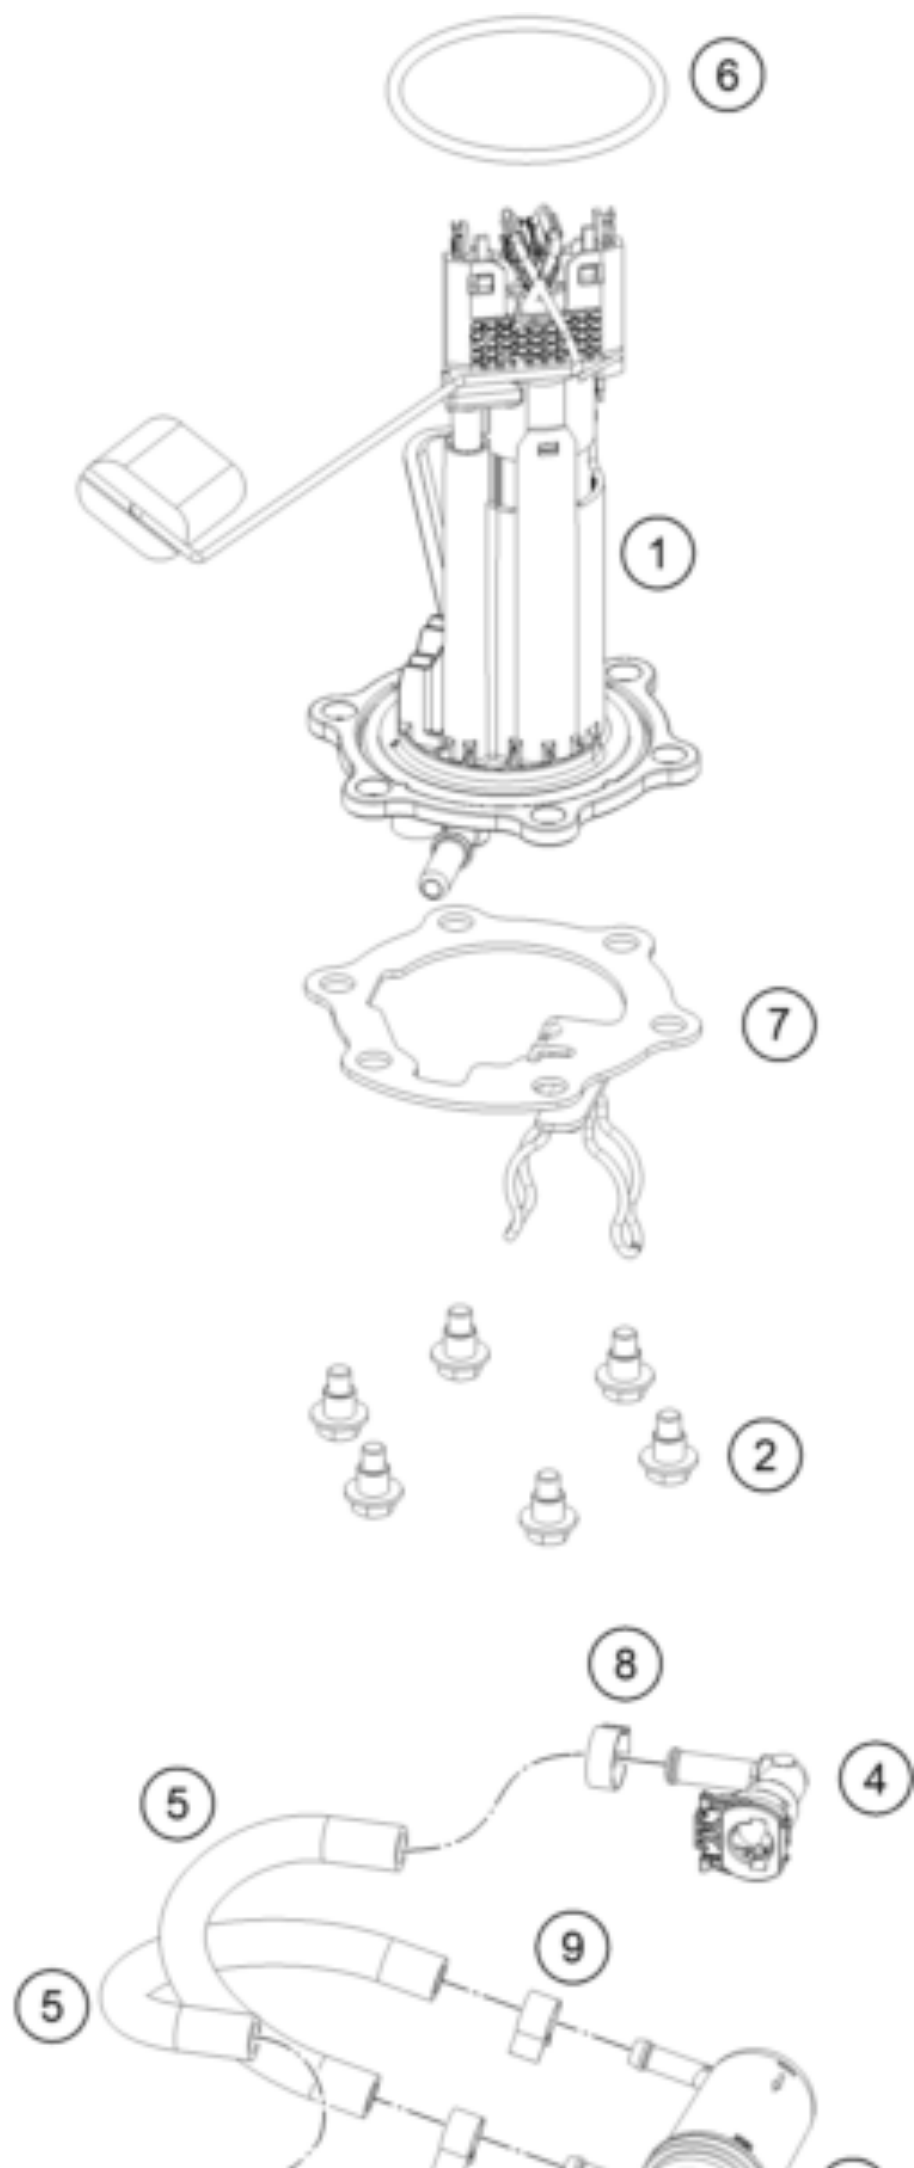

250 ADVENTURE, orange - IKD 2021 <2021><AR><F5242U5>
FUEL PUMP
55896

Pos	Part Number	Description	Additional Text	Quantity
1	95807088000	Fuel pump		1.00
2	J031060186	screw butn head-m6x1x18xbrxst		6.00
3	90107018000	FUEL FILTER		1.00
4	28107028000	Angle piece		2.00
5	95807016050	Hose, gasoline resistant		2.00
6	93007089000	Fuel pump seal		1.00
7	95807013050	Fuel pump flange		1.00
8	00050148706	clamp quick connector end perm		2.00
9	90107018011	CLAMP 10MM		3.00
10	J600000626600	Fuel hose		1.00
11	90607017003	SPRING BAND CLAMP D13		1.00
12	95807088020	Fuel pump reinforcement plate		1.00