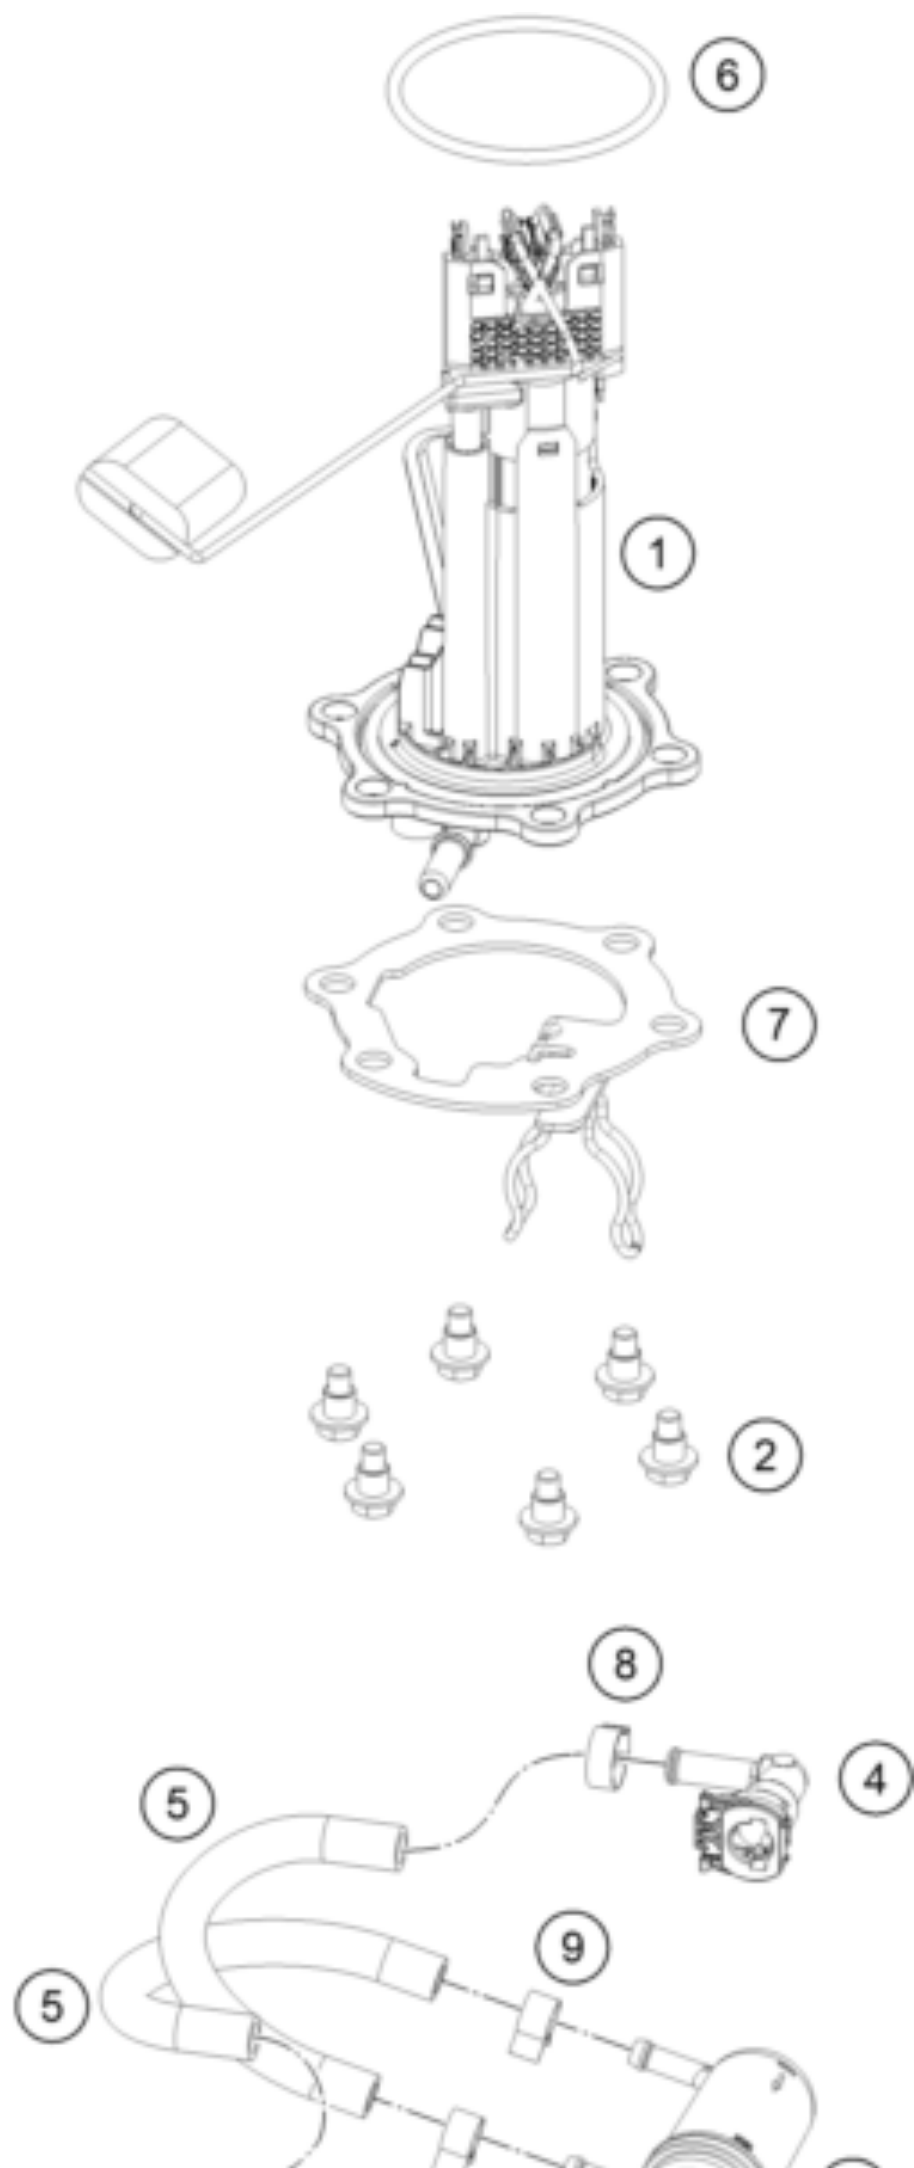

390 ADVENTURE, white - B.D. 2021 <2021><JP><F5386U5>
FUEL PUMP
55896

Pos	Part Number	Description	Additional Text	Quantity
1	95807088000	Fuel pump		1.00
2	J031060186	screw butn head-m6x1x18xbrxst		6.00
3	90107018000	FUEL FILTER		1.00
4	28107028000	Angle piece		2.00
5	95807016050	Hose, gasoline resistant		2.00
6	93007089000	Fuel pump seal		1.00
7	95807013050	Fuel pump flange		1.00
8	00050148706	clamp quick connector end perm		2.00
9	90107018011	CLAMP 10MM		3.00
10	J600000626600	Fuel hose		1.00
11	90607017003	SPRING BAND CLAMP D13		1.00
12	95807088020	Fuel pump reinforcement plate		1.00