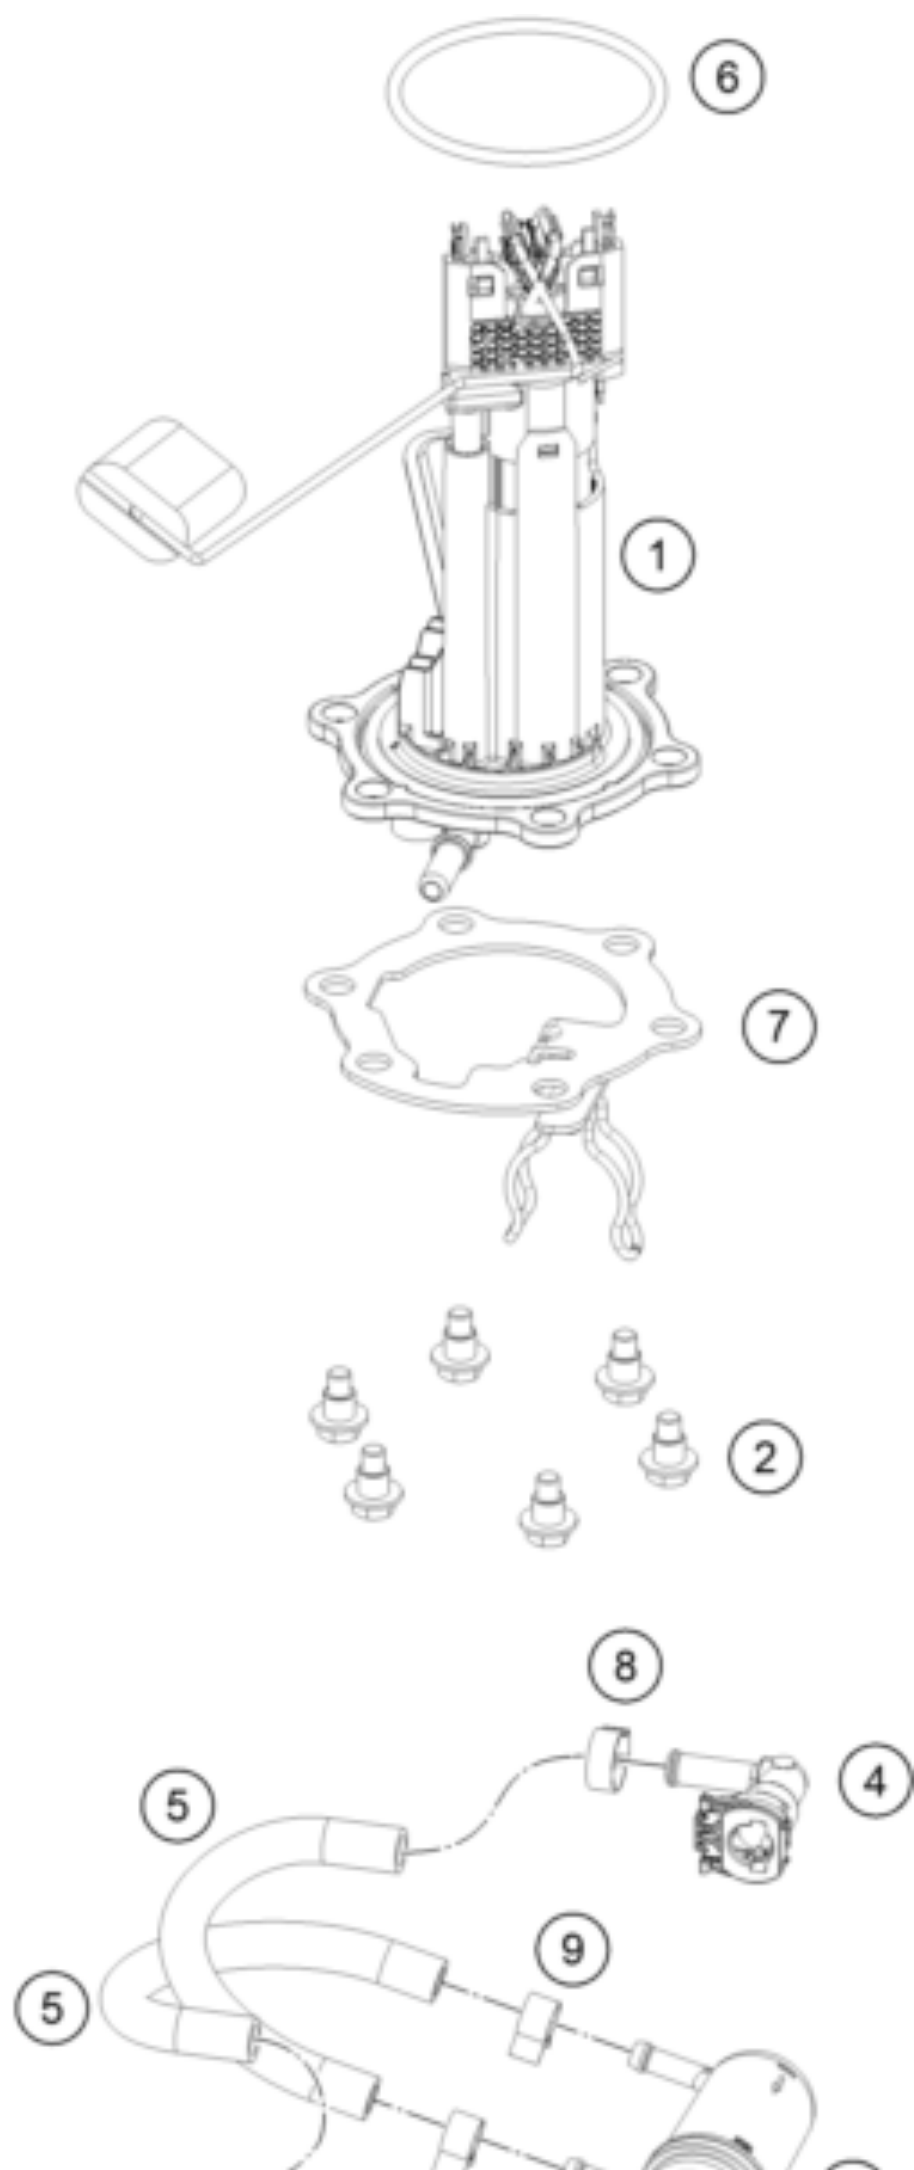

390 ADVENTURE, white - B.D. 2021 <2021><JP><F5386U5>
FUEL PUMP
55896

Pos	Part Number	Description	Additional Text	Quantity
1	95807088000	Fuel pump		1.00
2	J031060186	screw butn head-m6x1x18xbrxst		6.00
3	90107018000	FUEL FILTER		1.00
4	28107028000	Angle piece		2.00
5	95807016050	Hose, gasoline resistant		2.00
6	93007089000	Fuel pump seal		1.00
7	95807013050	Fuel pump flange		1.00
8	00050148706	clamp quick connector end perm		2.00
9	90107018011	CLAMP 10MM		3.00
10	J600000626600	Fuel hose		1.00
11	90607017003	SPRING BAND CLAMP D13		1.00
12	95807088020	Fuel pump reinforcement plate		1.00