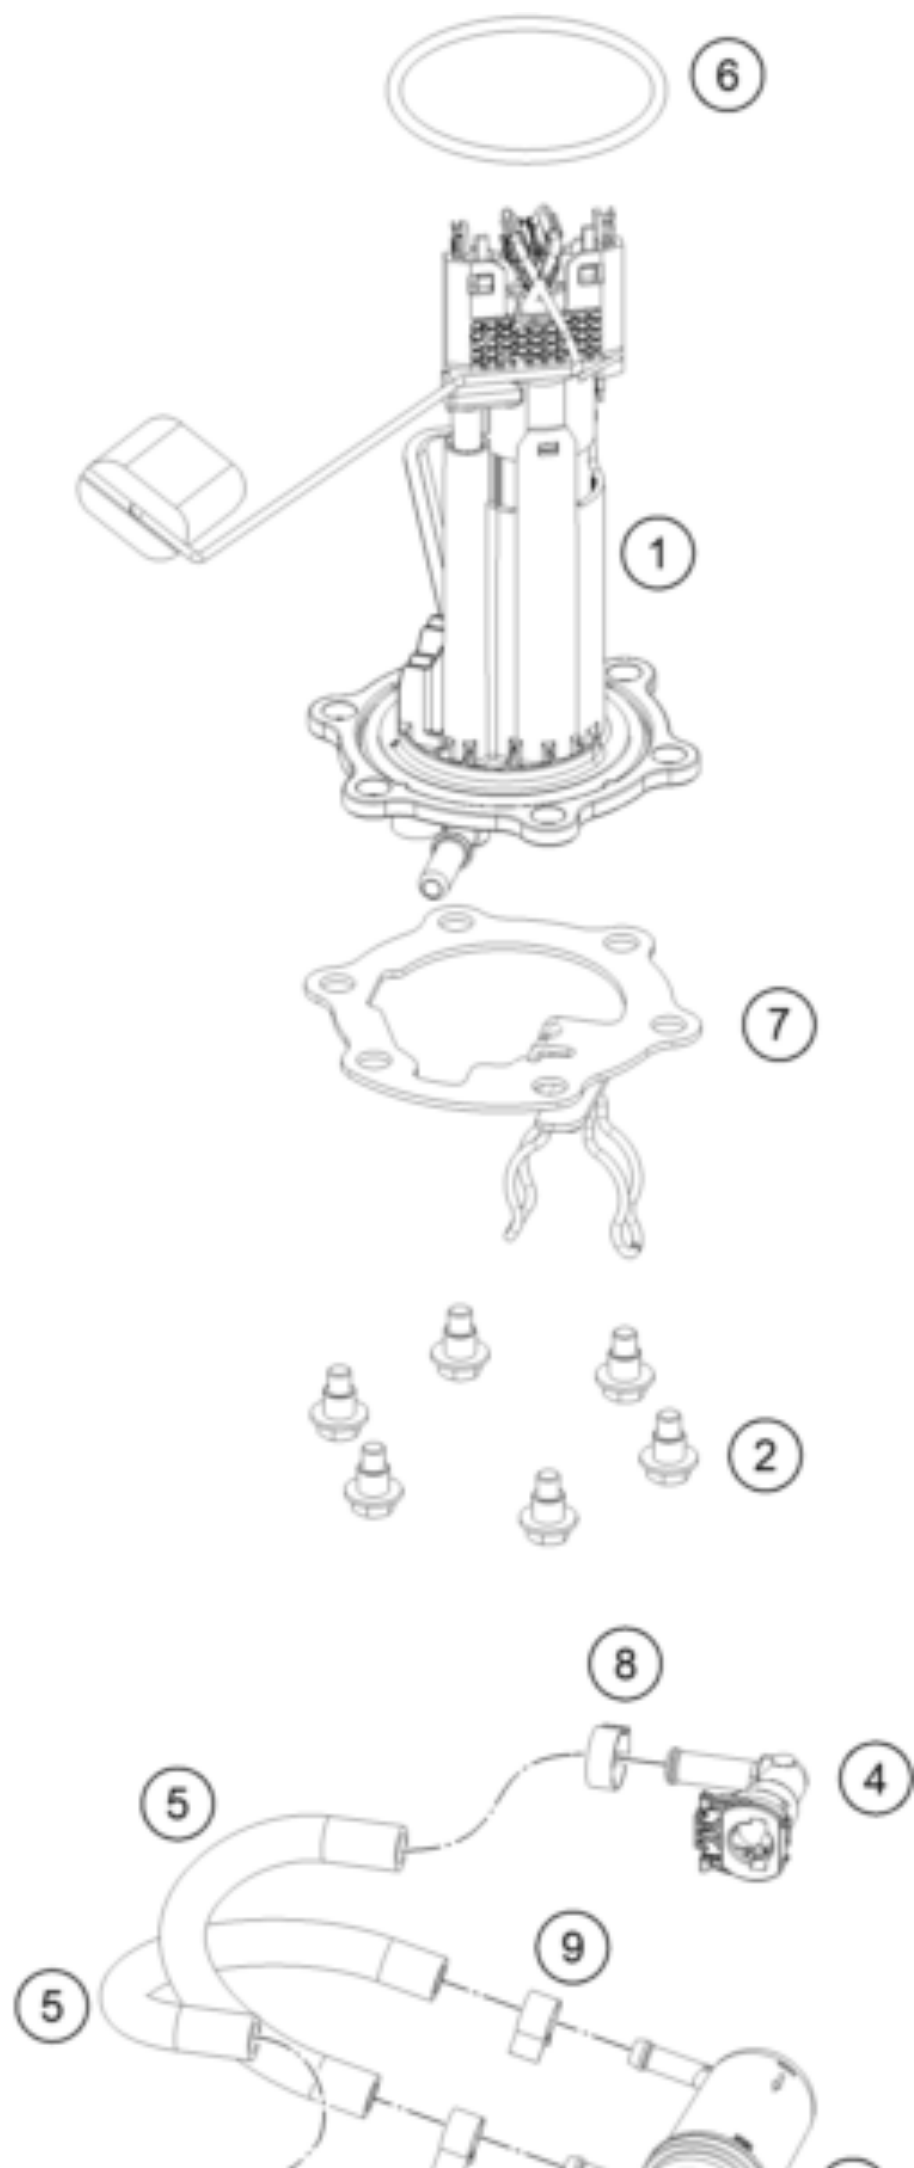

390 ADVENTURE, white 2021 <2021><TH><F5383U5>
FUEL PUMP
55896

Pos	Part Number	Description	Additional Text	Quantity
1	95807088000	Fuel pump		1.00
2	J031060186	screw butn head-m6x1x18xbrxst		6.00
3	90107018000	FUEL FILTER		1.00
4	28107028000	Angle piece		2.00
5	95807016050	Hose, gasoline resistant		2.00
6	93007089000	Fuel pump seal		1.00
7	95807013050	Fuel pump flange		1.00
8	00050148706	clamp quick connector end perm		2.00
9	90107018011	CLAMP 10MM		3.00
10	J600000626600	Fuel hose		1.00
11	90607017003	SPRING BAND CLAMP D13		1.00
12	95807088020	Fuel pump reinforcement plate		1.00