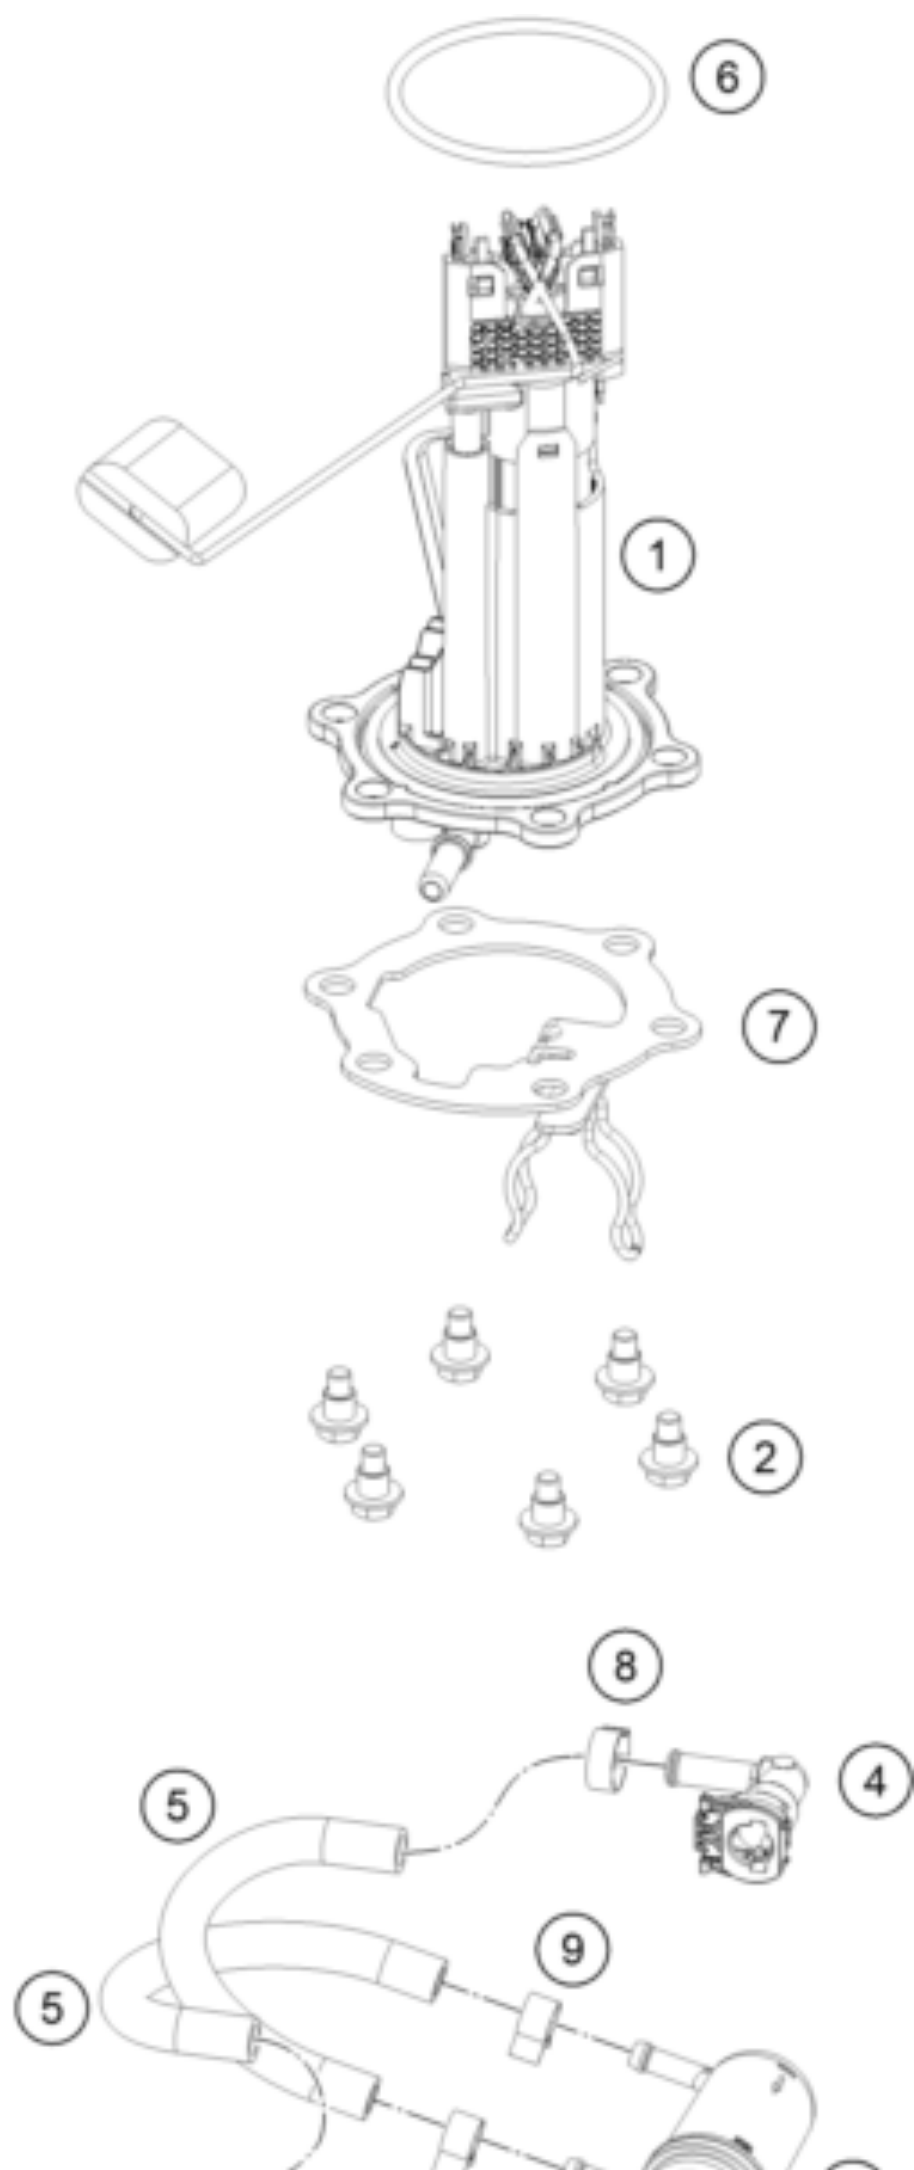

390 ADVENTURE, orange - B.D. 2021 <2021><US><F5375U6>  
FUEL PUMP  
55896

---

Pos	Part Number	Description	Additional Text	Quantity
1	95807088000	Fuel pump		1.00
2	J031060186	screw butn head-m6x1x18xbrxst		6.00
3	90107018000	FUEL FILTER		1.00
4	28107028000	Angle piece		2.00
5	95807016050	Hose, gasoline resistant		2.00
6	93007089000	Fuel pump seal		1.00
7	95807013050	Fuel pump flange		1.00
8	00050148706	clamp quick connector end perm		2.00
9	90107018011	CLAMP 10MM		3.00
10	J600000626600	Fuel hose		1.00
11	90607017003	SPRING BAND CLAMP D13		1.00
12	95807088020	Fuel pump reinforcement plate		1.00