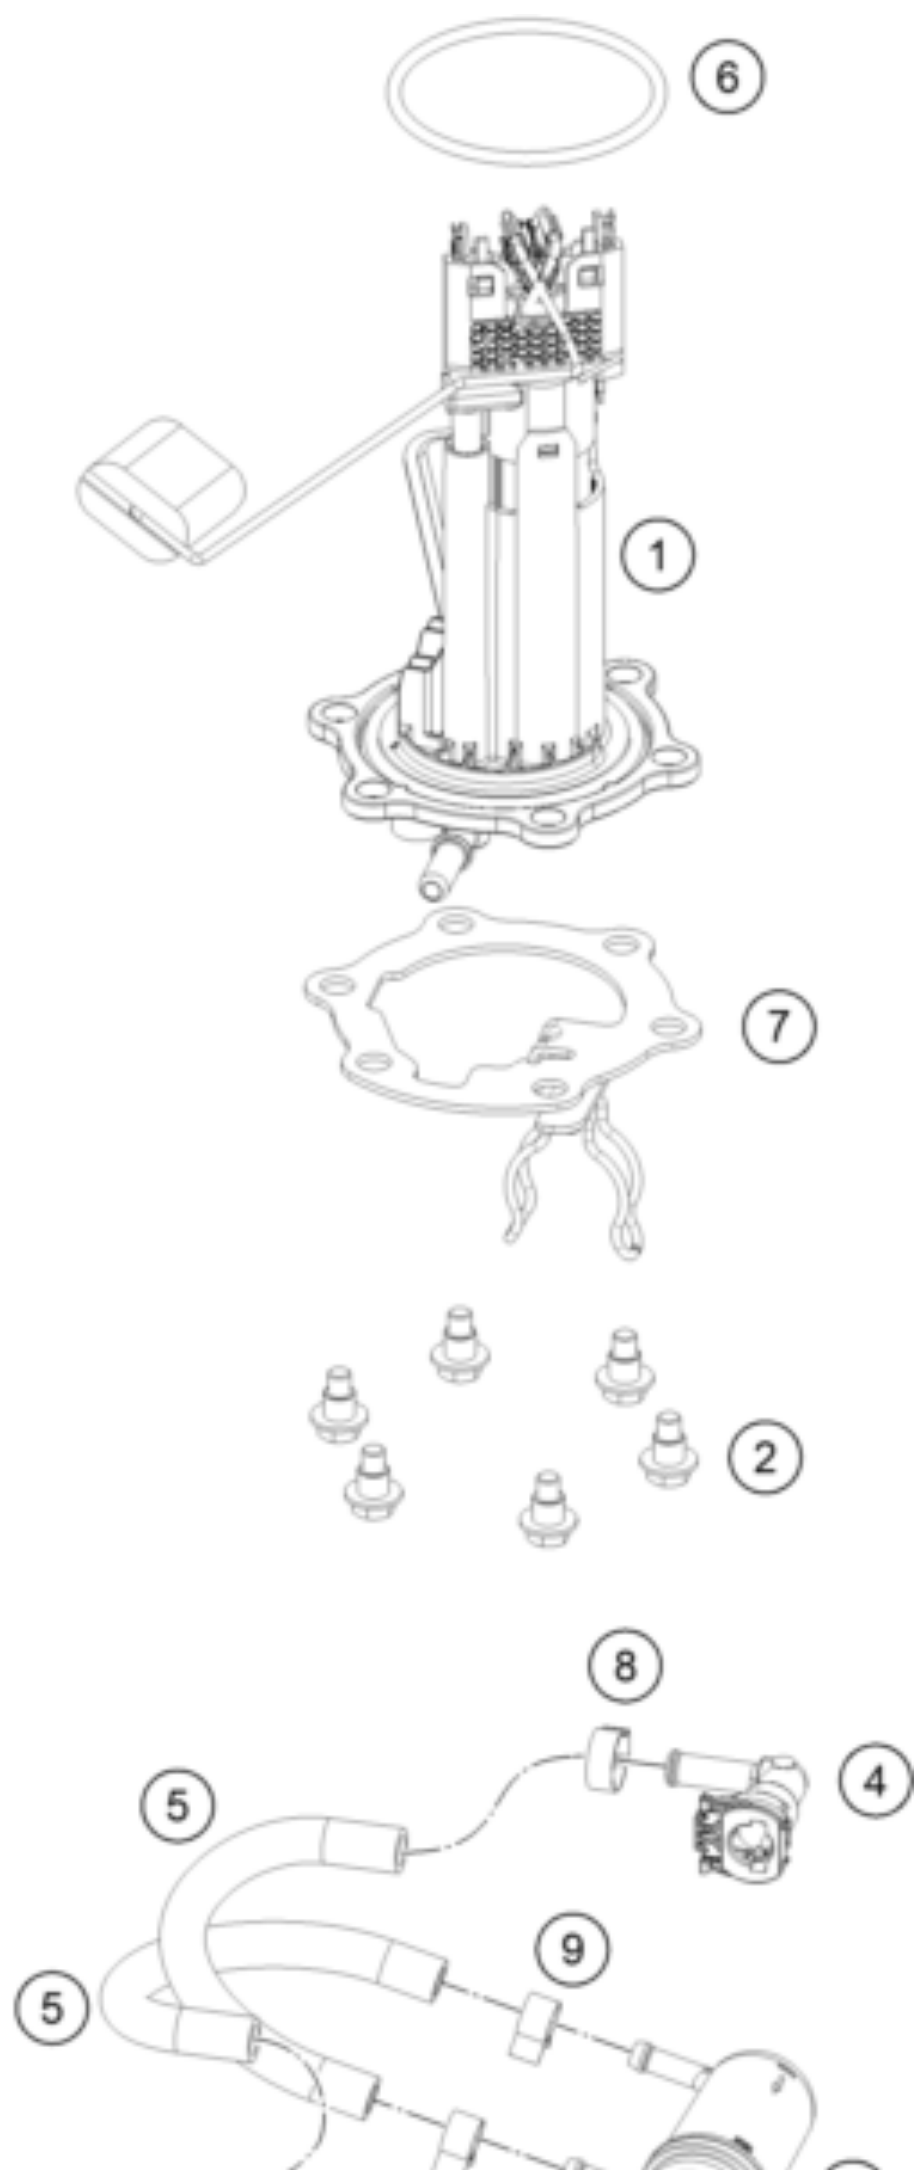

390 ADVENTURE, white - B.D. 2021 <2021><US><F5375U5>
FUEL PUMP
55896

Pos	Part Number	Description	Additional Text	Quantity
1	95807088000	Fuel pump		1.00
2	J031060186	screw butn head-m6x1x18xbrxst		6.00
3	90107018000	FUEL FILTER		1.00
4	28107028000	Angle piece		2.00
5	95807016050	Hose, gasoline resistant		2.00
6	93007089000	Fuel pump seal		1.00
7	95807013050	Fuel pump flange		1.00
8	00050148706	clamp quick connector end perm		2.00
9	90107018011	CLAMP 10MM		3.00
10	J600000626600	Fuel hose		1.00
11	90607017003	SPRING BAND CLAMP D13		1.00
12	95807088020	Fuel pump reinforcement plate		1.00