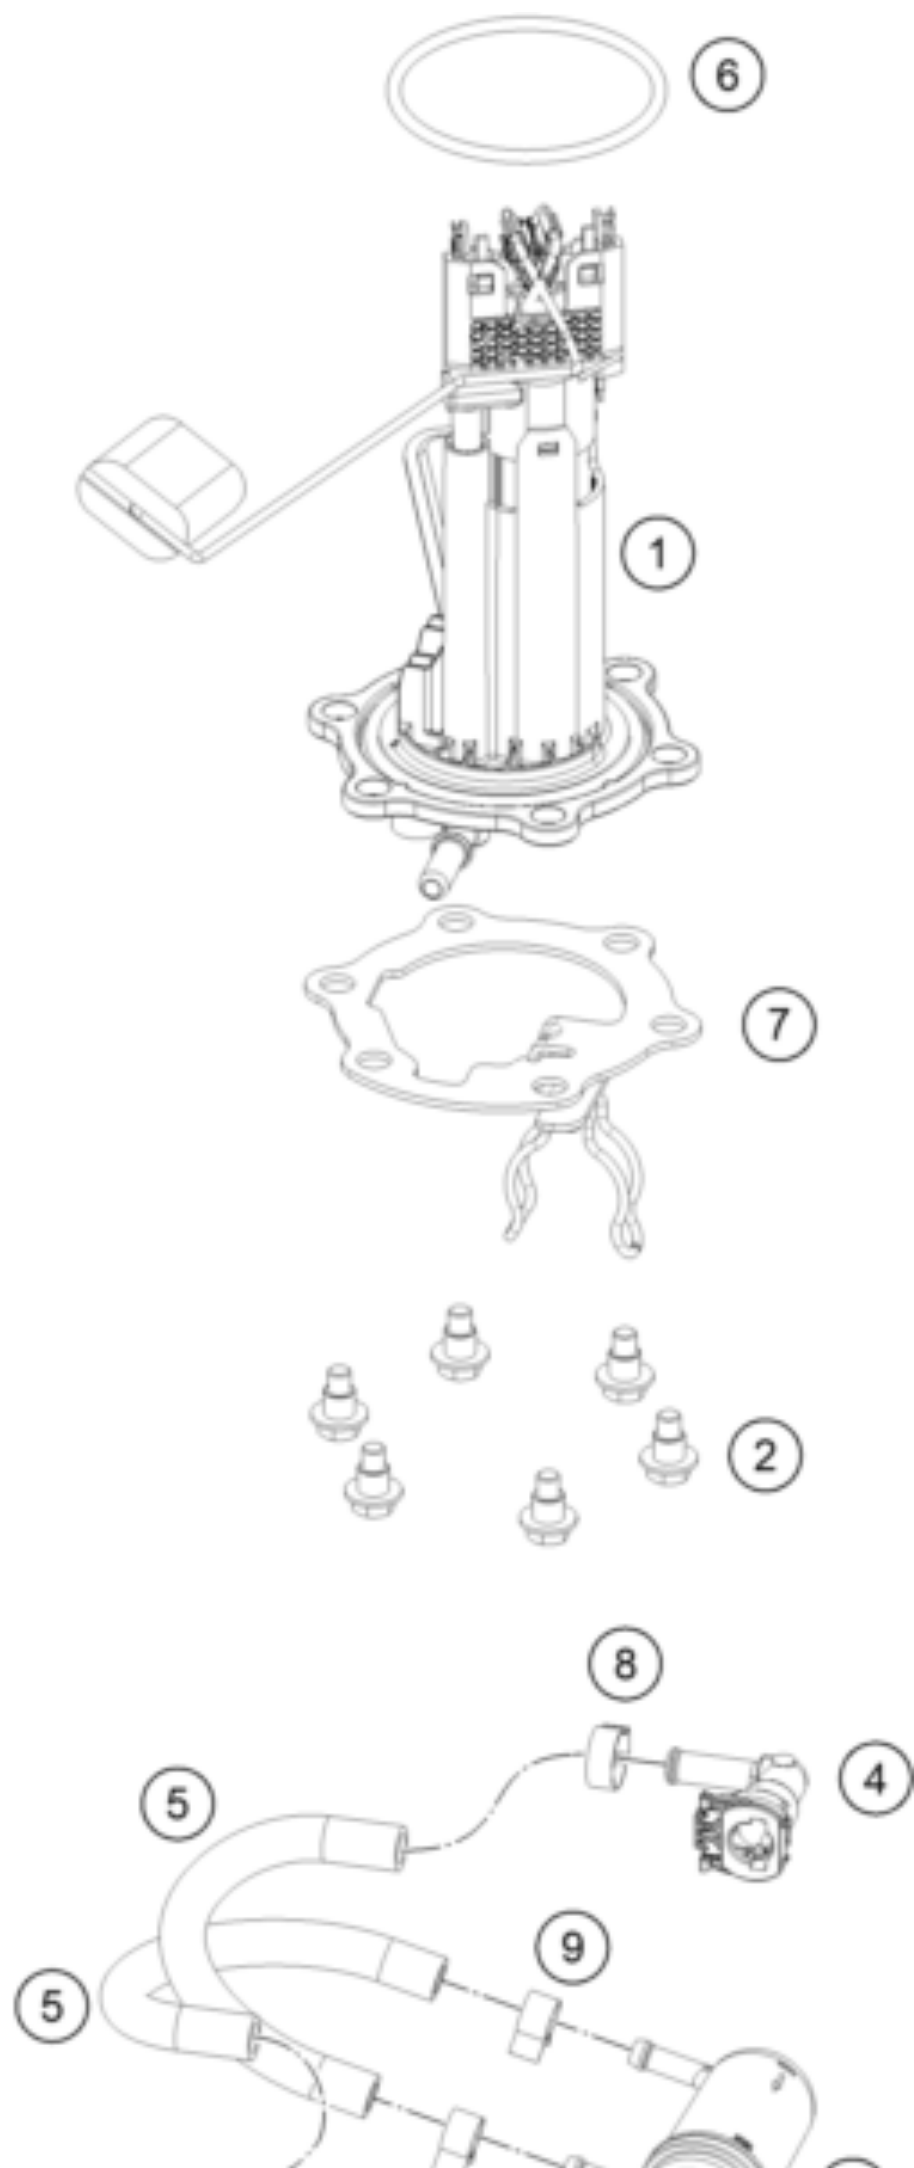

390 ADVENTURE, white - B.D. 2021 <2021><AU><F5360U5>
FUEL PUMP
55896

Pos	Part Number	Description	Additional Text	Quantity
1	95807088000	Fuel pump		1.00
2	J031060186	screw butn head-m6x1x18xbrxst		6.00
3	90107018000	FUEL FILTER		1.00
4	28107028000	Angle piece		2.00
5	95807016050	Hose, gasoline resistant		2.00
6	93007089000	Fuel pump seal		1.00
7	95807013050	Fuel pump flange		1.00
8	00050148706	clamp quick connector end perm		2.00
9	90107018011	CLAMP 10MM		3.00
10	J600000626600	Fuel hose		1.00
11	90607017003	SPRING BAND CLAMP D13		1.00
12	95807088020	Fuel pump reinforcement plate		1.00