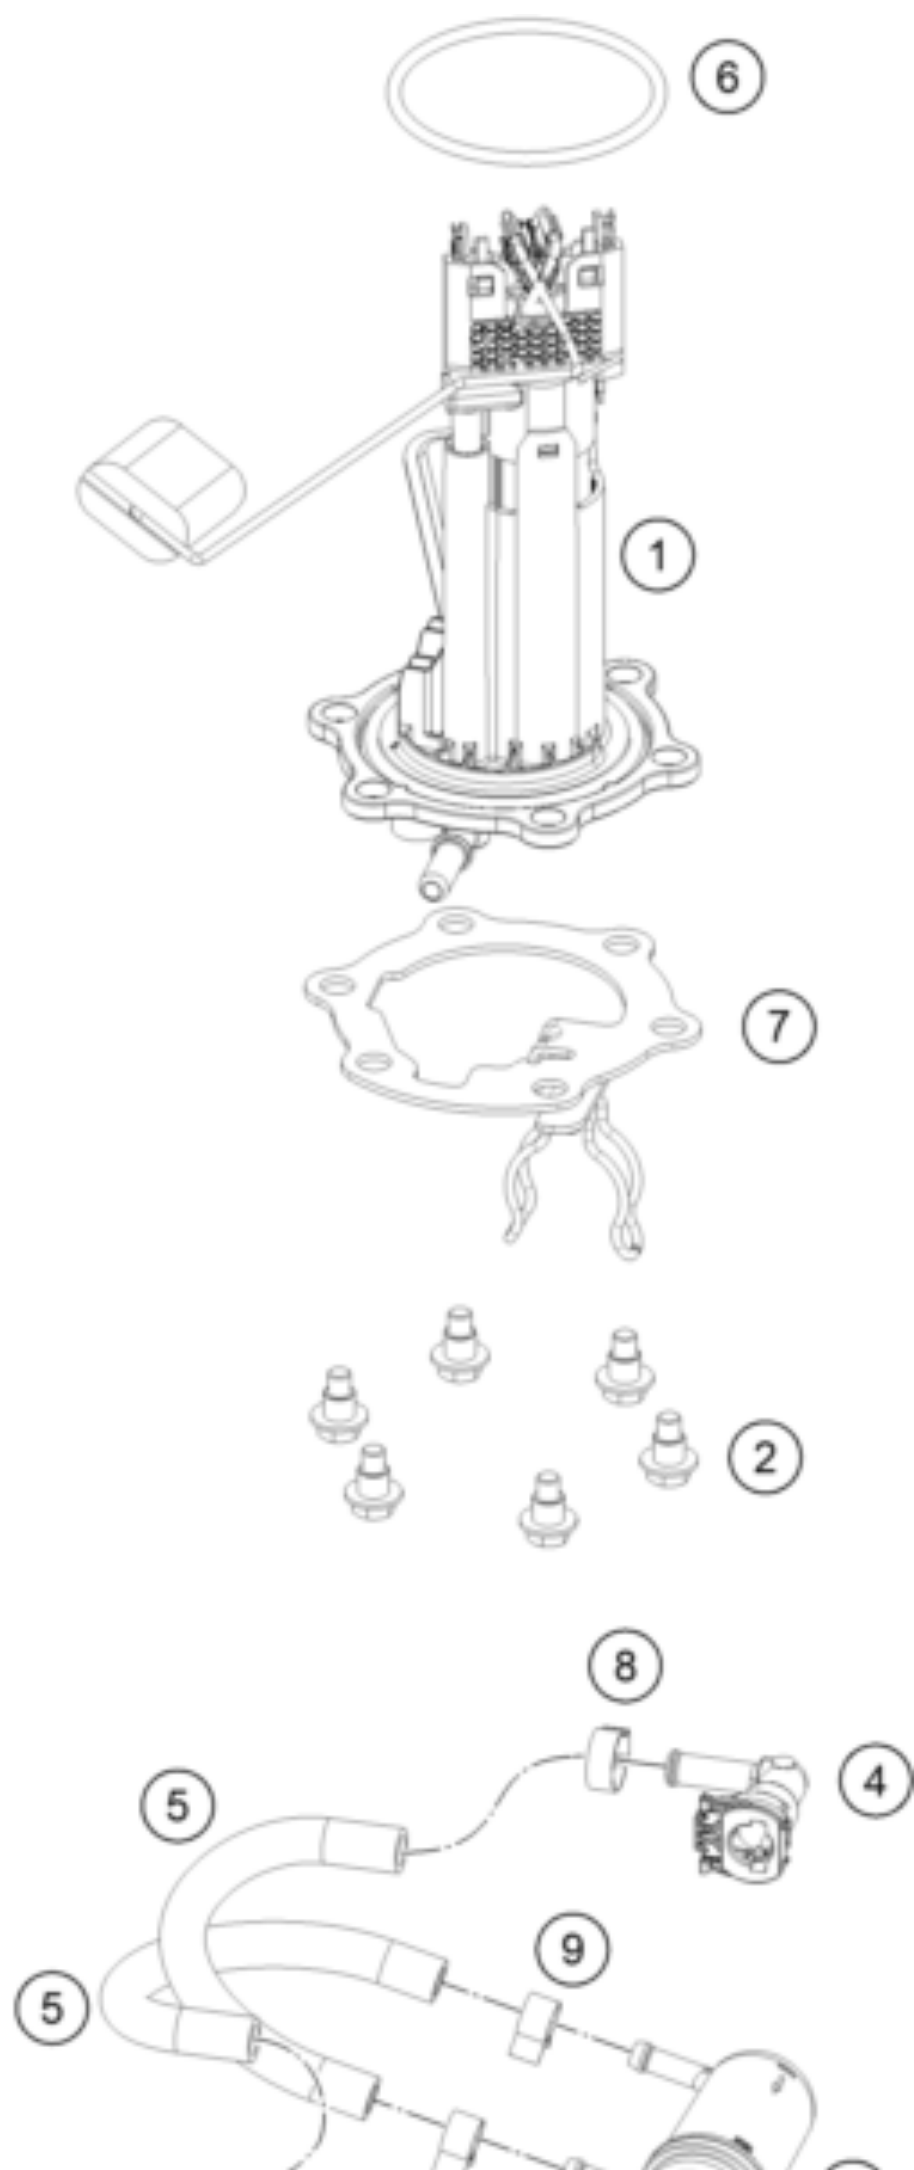

390 ADVENTURE, white - B.D. 2021 <2021><EU><F5303U7>
FUEL PUMP
55896

Pos	Part Number	Description	Additional Text	Quantity
1	95807088000	Fuel pump		1.00
2	J031060186	screw butn head-m6x1x18xbrxst		6.00
3	90107018000	FUEL FILTER		1.00
4	28107028000	Angle piece		2.00
5	95807016050	Hose, gasoline resistant		2.00
6	93007089000	Fuel pump seal		1.00
7	95807013050	Fuel pump flange		1.00
8	00050148706	clamp quick connector end perm		2.00
9	90107018011	CLAMP 10MM		3.00
10	J600000626600	Fuel hose		1.00
11	90607017003	SPRING BAND CLAMP D13		1.00
12	95807088020	Fuel pump reinforcement plate		1.00