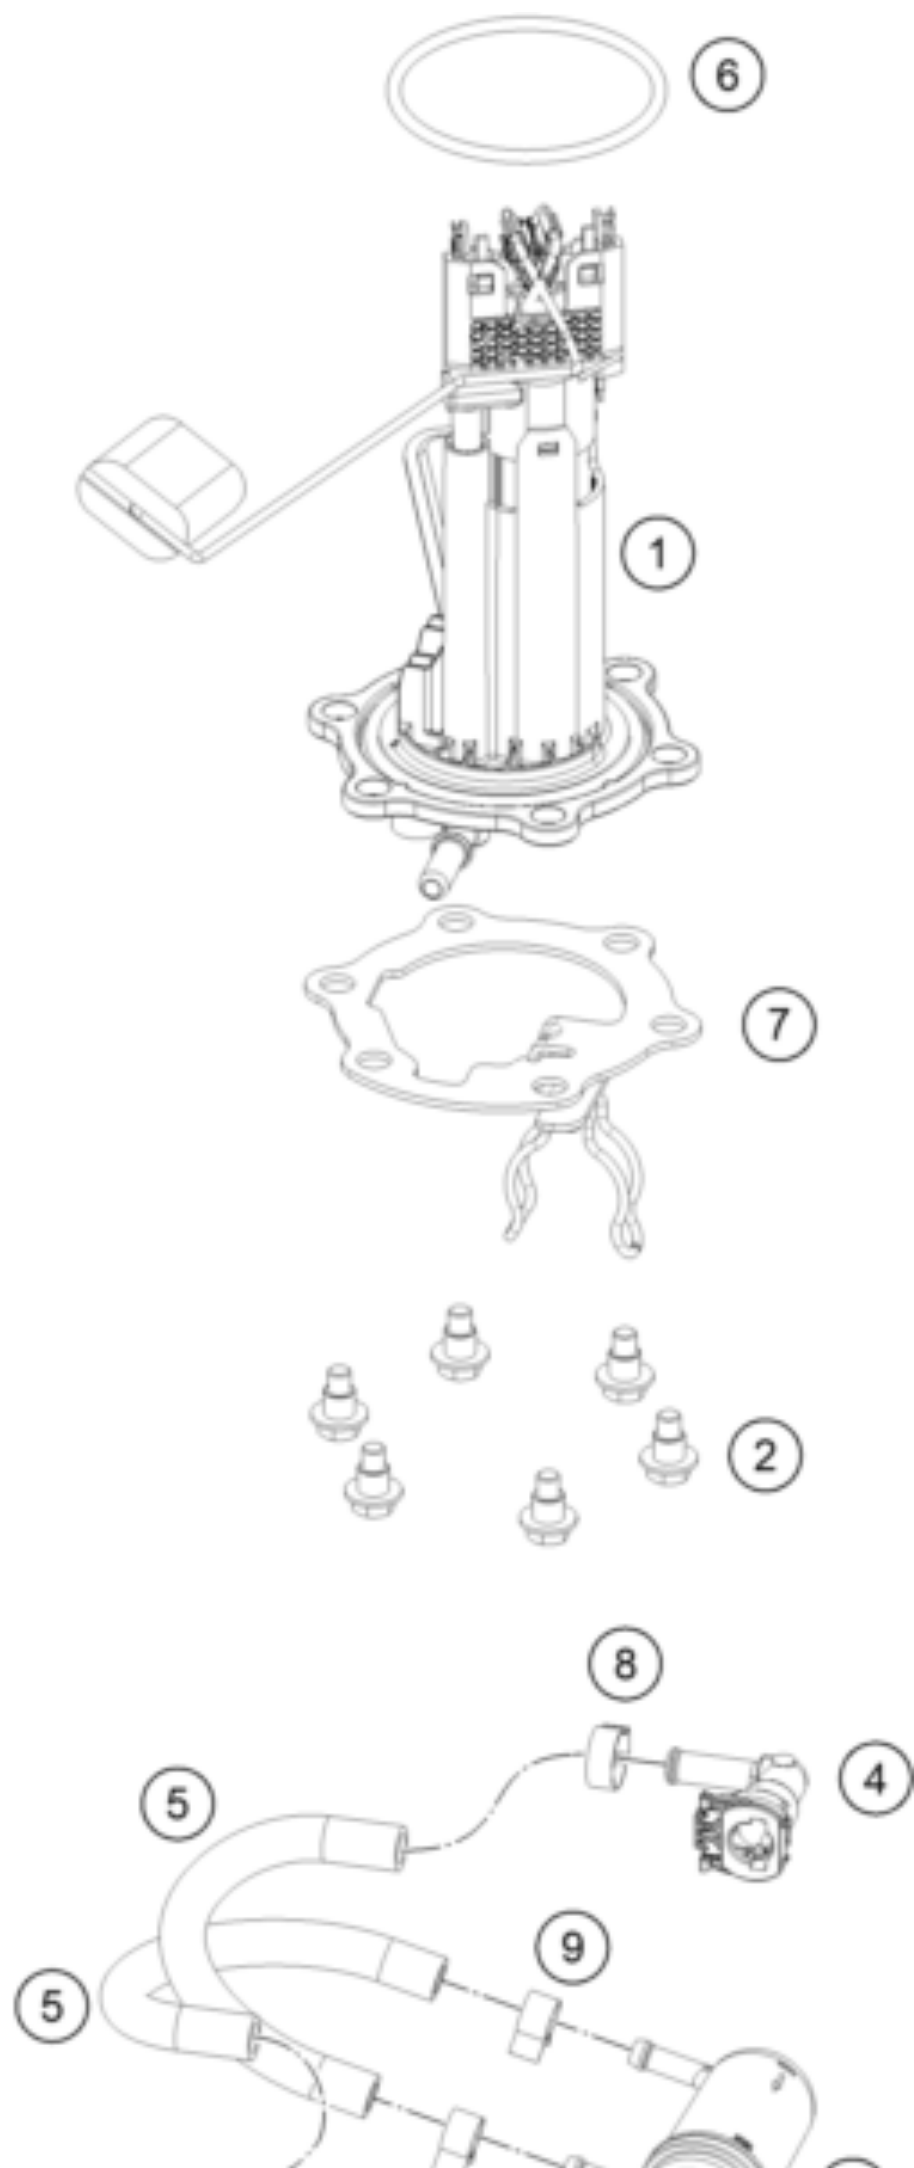

250 ADVENTURE, black - B.D. 2021 <2021><JP><F5286U6>  
FUEL PUMP  
55896

---

Pos	Part Number	Description	Additional Text	Quantity
1	95807088000	Fuel pump		1.00
2	J031060186	screw butn head-m6x1x18xbrxst		6.00
3	90107018000	FUEL FILTER		1.00
4	28107028000	Angle piece		2.00
5	95807016050	Hose, gasoline resistant		2.00
6	93007089000	Fuel pump seal		1.00
7	95807013050	Fuel pump flange		1.00
8	00050148706	clamp quick connector end perm		2.00
9	90107018011	CLAMP 10MM		3.00
10	J600000626600	Fuel hose		1.00
11	90607017003	SPRING BAND CLAMP D13		1.00
12	95807088020	Fuel pump reinforcement plate		1.00