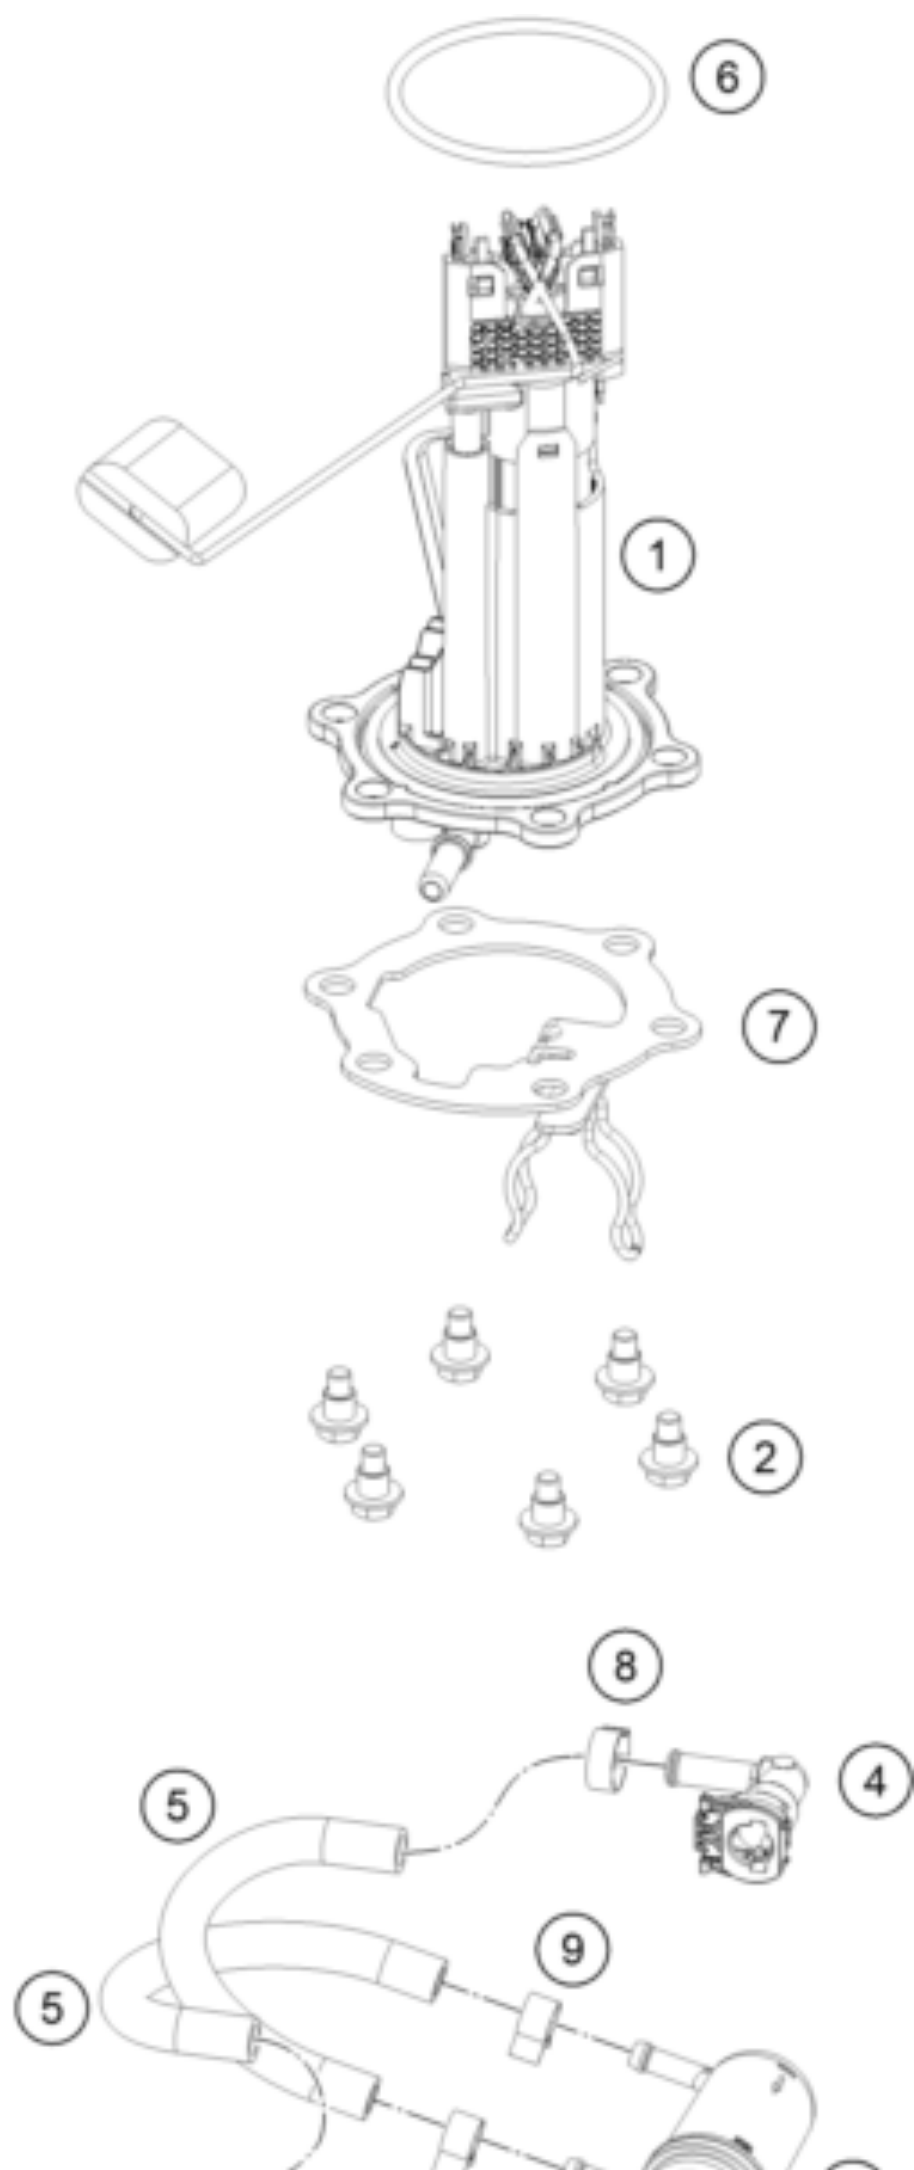

250 ADVENTURE, black - B.D. 2021 <2021><EU><F5203U8>
FUEL PUMP
55896

Pos	Part Number	Description	Additional Text	Quantity
1	95807088000	Fuel pump		1.00
2	J031060186	screw butn head-m6x1x18xbrxst		6.00
3	90107018000	FUEL FILTER		1.00
4	28107028000	Angle piece		2.00
5	95807016050	Hose, gasoline resistant		2.00
6	93007089000	Fuel pump seal		1.00
7	95807013050	Fuel pump flange		1.00
8	00050148706	clamp quick connector end perm		2.00
9	90107018011	CLAMP 10MM		3.00
10	J600000626600	Fuel hose		1.00
11	90607017003	SPRING BAND CLAMP D13		1.00
12	95807088020	Fuel pump reinforcement plate		1.00