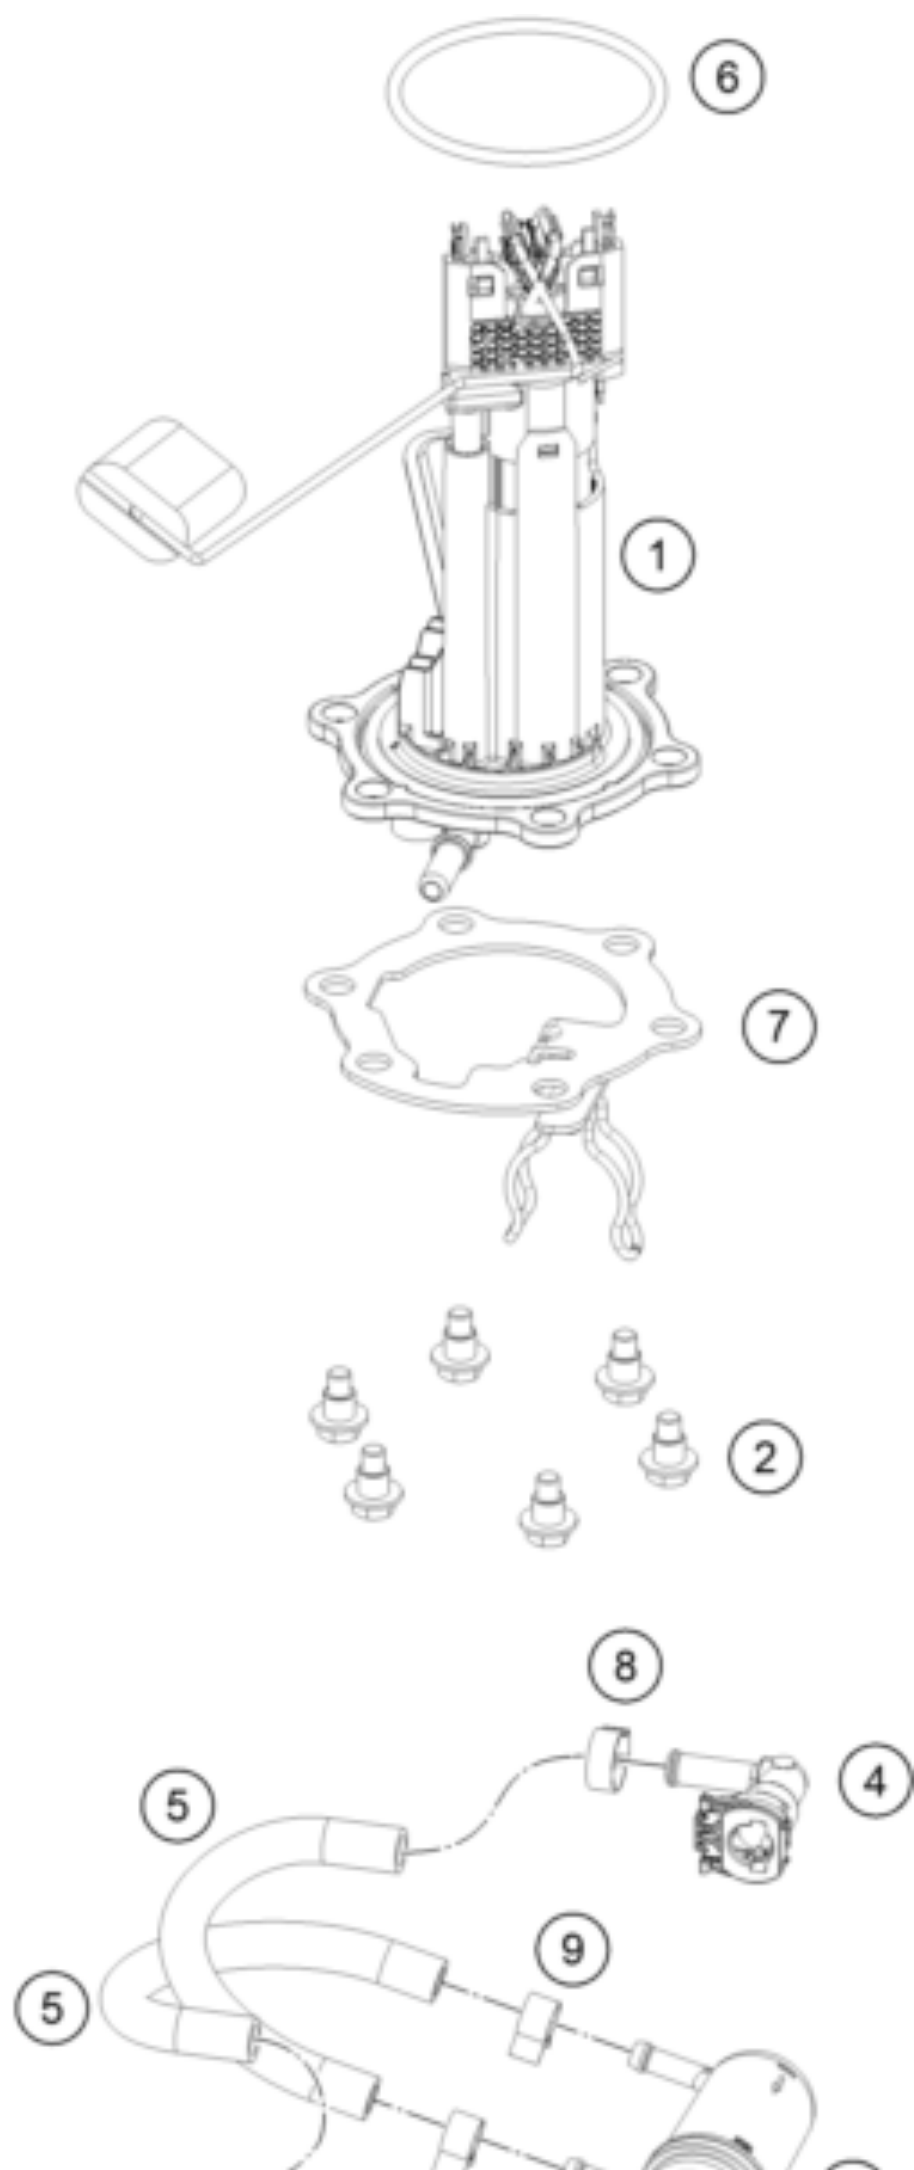

390 Adventure, orange - CKD 2020 <2020><MY><F5389T6>
FUEL PUMP
55896

Pos	Part Number	Description	Additional Text	Quantity
1	95807088000	Fuel pump		1.00
2	J031060186	screw butn head-m6x1x18xbrxst		6.00
3	90107018000	FUEL FILTER		1.00
4	28107028000	Angle piece		2.00
5	95807016050	Hose, gasoline resistant		2.00
6	93007089000	Fuel pump seal		1.00
7	95807013050	Fuel pump flange		1.00
8	00050148706	clamp quick connector end perm		2.00
9	90107018011	CLAMP 10MM		3.00
10	J600000626600	Fuel hose		1.00
11	90607017003	SPRING BAND CLAMP D13		1.00
12	95807088020	Fuel pump reinforcement plate		1.00