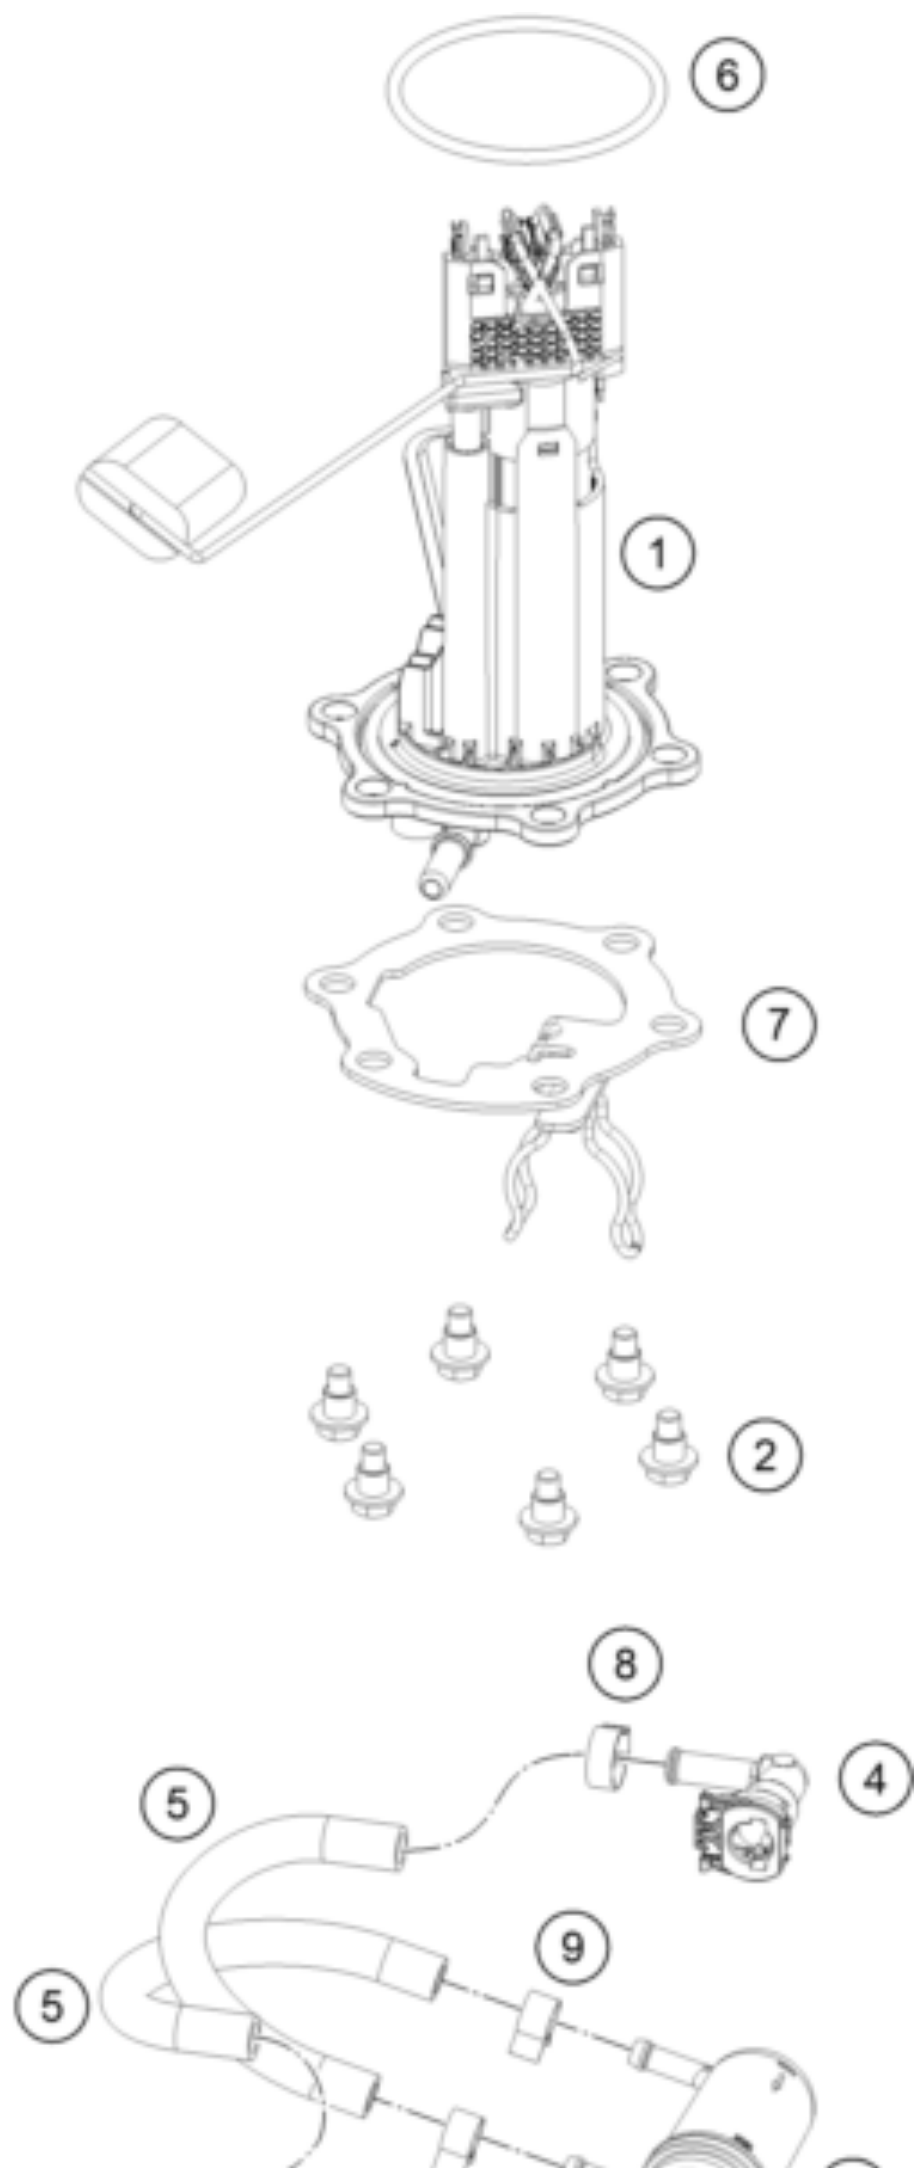

390 Adventure, white - CKD 2020 <2020><MY><F5389T5>
FUEL PUMP
55896

Pos	Part Number	Description	Additional Text	Quantity
1	95807088000	Fuel pump		1.00
2	J031060186	screw butn head-m6x1x18xbrxst		6.00
3	90107018000	FUEL FILTER		1.00
4	28107028000	Angle piece		2.00
5	95807016050	Hose, gasoline resistant		2.00
6	93007089000	Fuel pump seal		1.00
7	95807013050	Fuel pump flange		1.00
8	00050148706	clamp quick connector end perm		2.00
9	90107018011	CLAMP 10MM		3.00
10	J600000626600	Fuel hose		1.00
11	90607017003	SPRING BAND CLAMP D13		1.00
12	95807088020	Fuel pump reinforcement plate		1.00