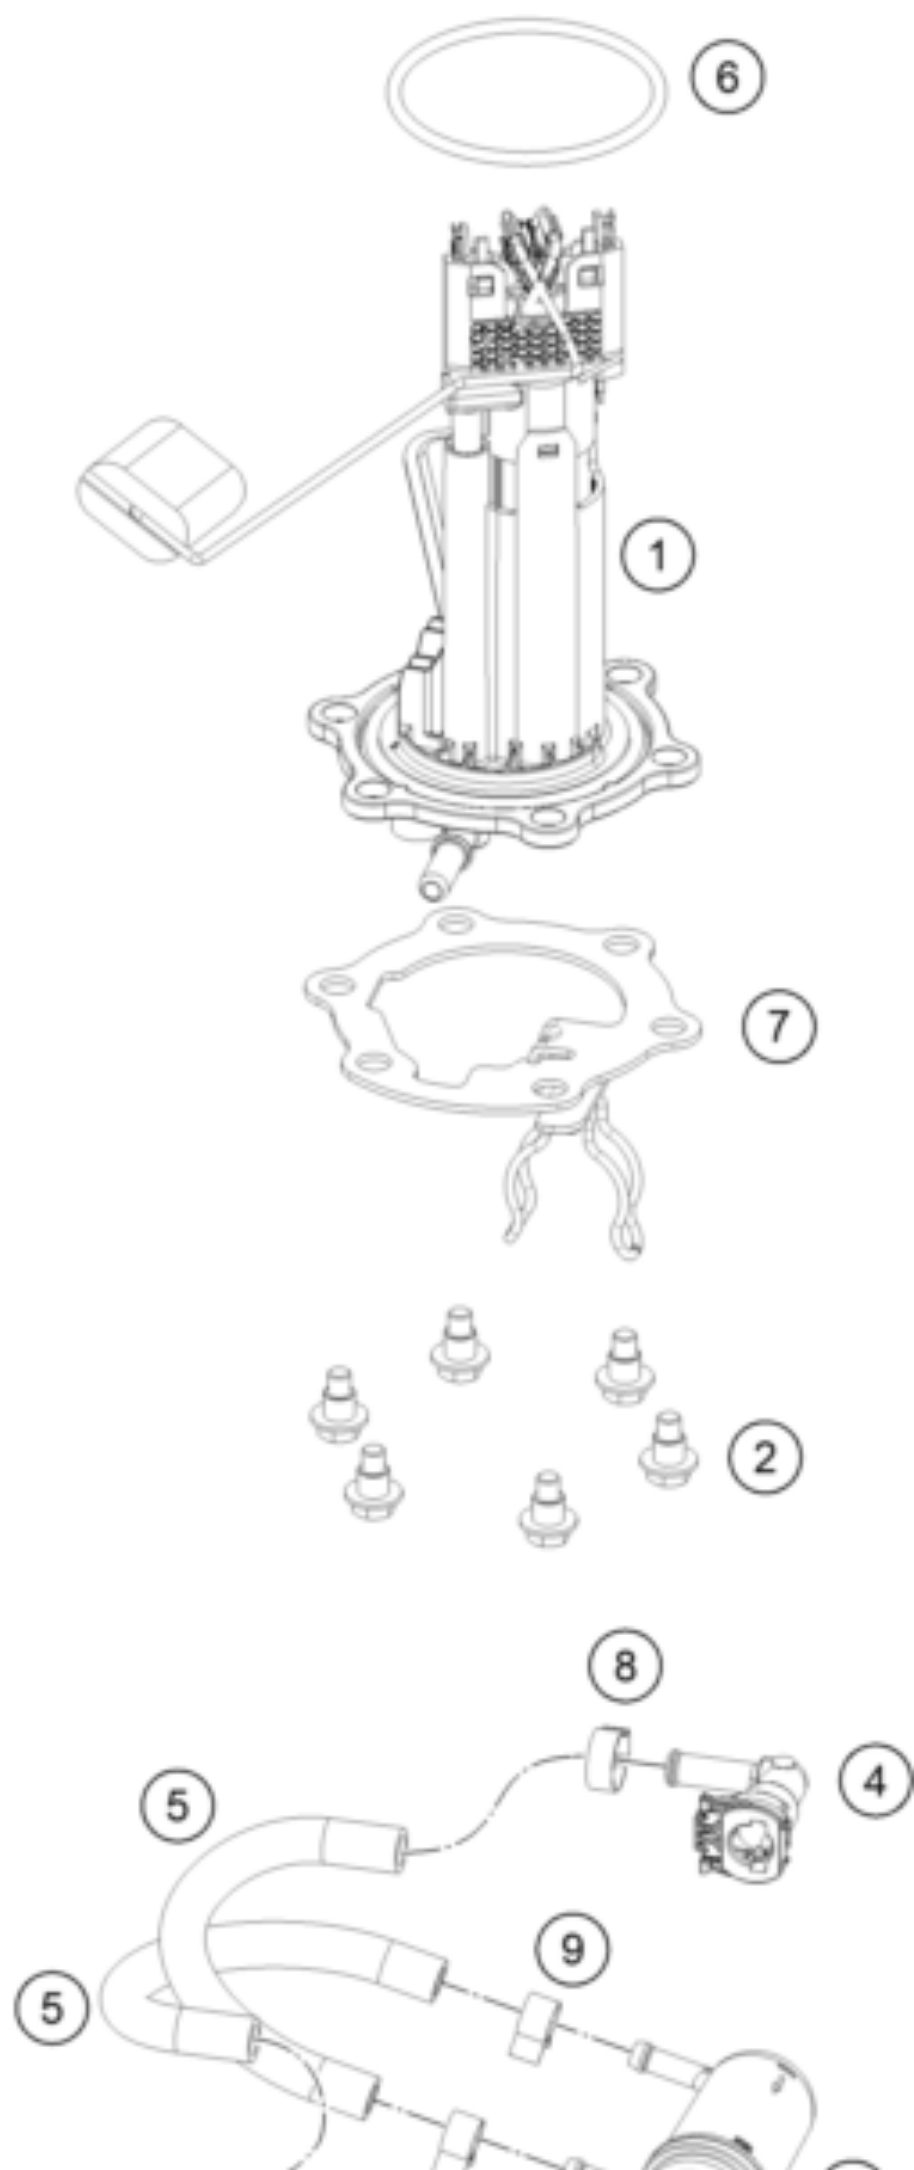

390 Adventure, orange 2020 <2020><CN><F5387T6>  
FUEL PUMP  
55896

---

Pos	Part Number	Description	Additional Text	Quantity
1	95807088000	Fuel pump		1.00
2	J031060186	screw butn head-m6x1x18xbrxst		6.00
3	90107018000	FUEL FILTER		1.00
4	28107028000	Angle piece		2.00
5	95807016050	Hose, gasoline resistant		2.00
6	93007089000	Fuel pump seal		1.00
7	95807013050	Fuel pump flange		1.00
8	00050148706	clamp quick connector end perm		2.00
9	90107018011	CLAMP 10MM		3.00
10	J600000626600	Fuel hose		1.00
11	90607017003	SPRING BAND CLAMP D13		1.00
12	95807088020	Fuel pump reinforcement plate		1.00